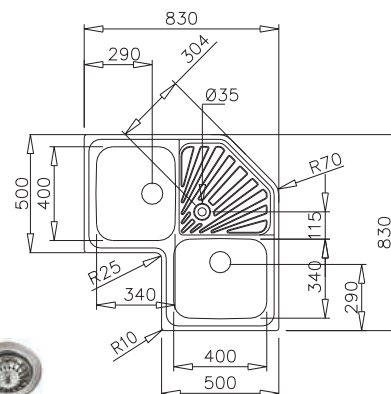

R9302021
 Order 38mm PVC waste & plug separately

R9318619
WASHTROUGH
SIRX
 500 x 450
BOWL DIMENSIONS

Length	Width	Depth
450	400	240

R9302021
 Order 38mm PVC waste & plug separately

R9320200
ECONOMY WASHTROUGH
 ET102 1030X440

CONTRACT RANGE

R9311652
DOUBLE END BOWL
 1160 x 460
 Model: PLN621

R9302021
 Includes 38mm PVC waste and plug fittings

BOWL DIMENSIONS

Length	Width	Depth
340	370	140

R9310332
SINGLE END BOWL
 800 x 460
 Model: PLN611

BOWL DIMENSIONS

Out Ø	In Ø	Depth
450	390	180

Includes a 90mm basket waste strainer & plumbing kit

R899754
CLASSIC 2 1/2 BOWL
 1400 x 500

Bowl Depth: 200

BOWL DIMENSIONS

Length	Width	Depth
340	400	200
185	280	

Includes 90mm basket waste strainers & plumbing kit

R899755
CORNER SINK
 860 x 860

Bowl Depth: 187

Includes 90mm Basket Strainer Wastes and Plumbing Kit

BOWL DIMENSIONS

Length	Width	Depth
400	340	187

Includes 90mm basket waste strainers & plumbing kit