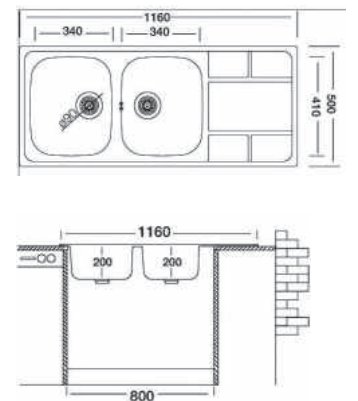

Includes a 90mm basket waste strainer

RKREX156
BIANCA 1 1/2 BOWL
POLISHED FINISH
 1000 X 480

BOWL DIMENSIONS

Length	Width	Depth	Thickness
360	390	180	0.8
160	300	130	0.8

Includes 90mm basket waste strainers

RKREX316K
FUGA DOUBLE END BOWL
POLISHED FINISH
 1160 X 500

BOWL DIMENSIONS

Length	Width	Depth	Thickness
350	400	210	0.8

Includes 90mm basket waste strainers

RKREX333
X-TREND DOUBLE BOWL
POLISHED FINISH
 1160 X 500

BOWL DIMENSIONS

Length	Width	Depth	Thickness
340	410	200	0.8

Includes 90mm basket waste strainers

RKREX334
TRITON DOUBLE END BOWL
SATIN FINISH
 1160 X 500

BOWL DIMENSIONS

Length	Width	Depth	Thickness
350	400	200	0.8