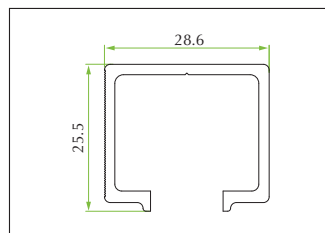

TECHNICAL SPECIFICATIONS:

- Sliding system for folding hinged doors
- Max door width of 1000mm (500+500), max door thickness of 25mm
- Mechanism max load capacity of 50kg
- Door weight applied to the upper bar
- Application also without lower truck and lower bar