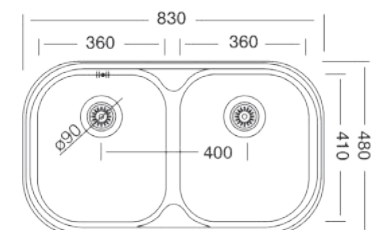

Includes 90mm basket waste strainers