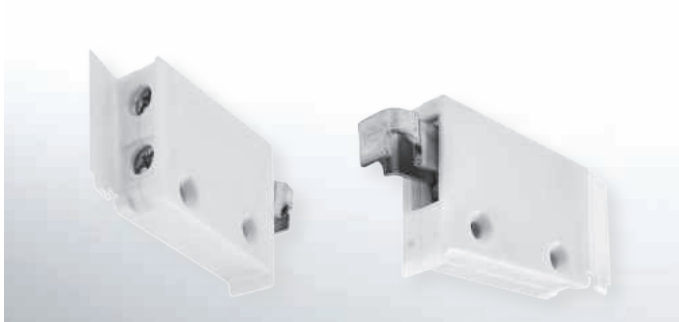

Steel Cruciform Base Plate without screws

HEIGHT	CODE
H = 0	R520201M500100
H = 2	R520201M502100
H = 4	R520201M504100

LEVA - WALL HANGING BRACKET

SYMMETRICAL WALL HANGING BRACKET

- Fixing with selftapping screws
- Symmetrical hook
- Front adjustment easy to access
- Adjustment screws to avoid accidental dismounting
- Flap for screws covering