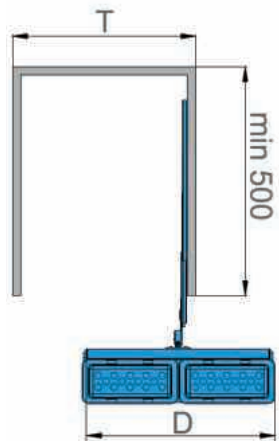

JEWELLERY NOT INCLUDED

R703166

PULLOUT REVOLVING MIRROR

LEFT/RIGHT

300 UNIT

114X422X1100

PUREOPTICS™ LED

Tool-Free LED Under Cabinet Lightng