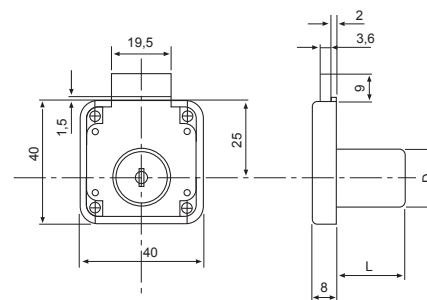

RVLC1737BR - Brass
RVLC1737NP - Nickel
DRAWER LOCK
19 x 22mm