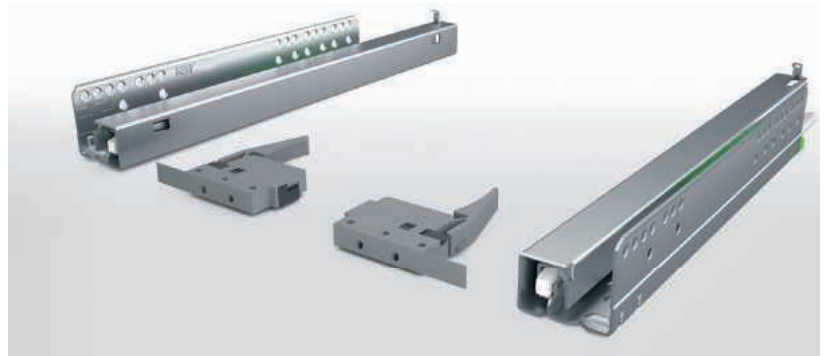

**DRAWER RUNNER UNDERMOUNT
 PUSH TO OPEN - FGV**
 R54N650H745P0000 450mm
 R54N650H750P0000 500mm

Drawer mounting & dimensions

SLOWMOTION ZETA ANYWAY SOFT CLOSE MECHANISM RETROFIT

Universal solution suitable for all Uniset Drawers and Standard Drawer Runners. The unit is symmetrical and reversible with an anti-lift system.