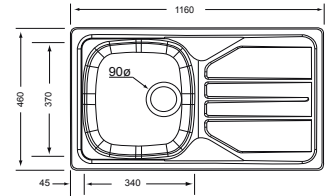

830 x 830
 Model: STX621

Includes 90mm basket waste strainers

BOWL DIMENSIONS

Length	Width	Depth
400	340	198
340	300	178

R9310328 - LEFT HAND DRAINER
STUDIO CORNER SINK

830 x 830
 Model: STX621

Includes 90mm basket waste strainers

BOWL DIMENSIONS

Length	Width	Depth
400	340	198
340	300	178

R9811023
NOUVEAU SINGLE END BOWL
SATIN FINISH
 800 x 460
 Model: NVN611

BOWL DIMENSIONS

Length	Width	Depth
340	370	149

Includes a 90mm basket waste strainer

R9811024
NOUVEAU DOUBLE END BOWL
SATIN FINISH
 1160 X 460
 Model: NVN621

BOWL DIMENSIONS

Length	Width	Depth
340	370	149

Includes 90mm basket waste strainers

QUINLINE (TAPS NOT INCLUDED)

R9820000
QUINLINE SINGLE END BOWL
 900 x 500
 Model: QLX611

BOWL DIMENSIONS

Length	Width	Depth
343	410	166

Includes a 90mm basket waste strainer

R9820002
QUINLINE DOUBLE END BOWL
 970 x 500
 Model: QLX670

BOWL DIMENSIONS

Length	Width	Depth
343	410	157
160	280	139

Includes 90mm basket waste strainers