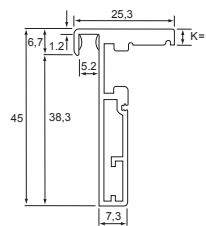

RFC106
ANODISED ALUMINIUM
DOOR PROFILE
3 metre lengths

RFCG
GLASS GASKET
3 metre lengths,
Suitable for 4mm glass
Neutral colour