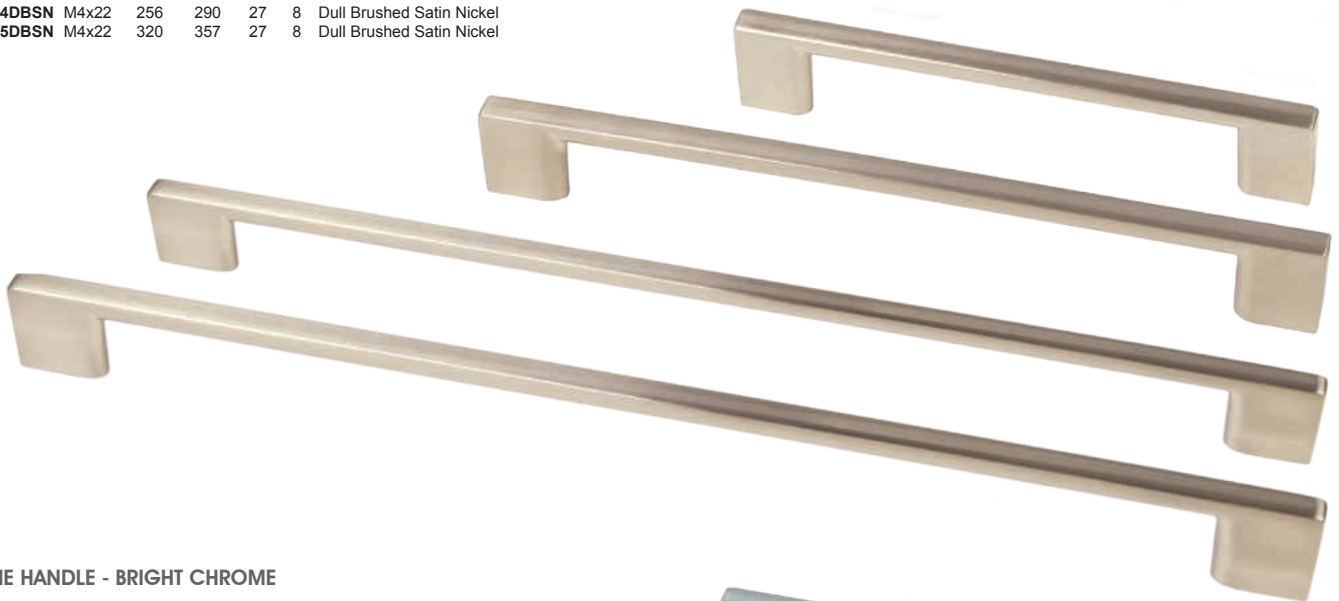

NEPTUNE HANDLE - DULL BRUSHED SATIN NICKEL

Code							Finish
RTS81572DBSN	M4x22	128	149	27	8	Dull Brushed Satin Nickel	
RTS81573DBSN	M4x22	192	221	27	8	Dull Brushed Satin Nickel	
RTS81574DBSN	M4x22	256	290	27	8	Dull Brushed Satin Nickel	
RTS81575DBSN	M4x22	320	357	27	8	Dull Brushed Satin Nickel