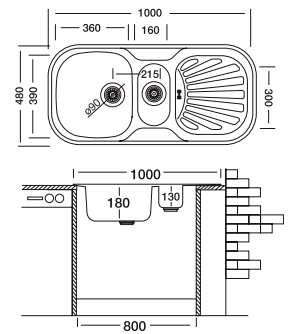

BOWL DIMENSIONS

Length	Width	Depth
400	340	198
340	300	178

R9811023
NOUVEAU SINGLE END BOWL
SATIN FINISH
 800 x 460
 Model: NVN611

BOWL DIMENSIONS

Length	Width	Depth
340	370	149

Includes a 90mm basket waste strainer

BOWL DIMENSIONS

Length	Width	Depth	Thickness
350	400	160	0.7

Includes 90mm basket waste strainers

RKREC152
BIANCA SINGLE END BOWL
SATIN FINISH
830 X 480

BOWL DIMENSIONS

Length	Width	Depth	Thickness
360	390	165	0.6

Includes a 90mm basket waste strainer

RKREX156
BIANCA 1 1/2 BOWL
POLISHED FINISH
 1000 X 480

BOWL DIMENSIONS

Length	Width	Depth	Thickness
360	390	180	0.8
160	300	130	0.8

Includes 90mm basket waste strainers

BOWL DIMENSIONS

Length	Width	Depth	Thickness
340	410	200	0.8

Includes 90mm basket waste strainers

RKREX334
TRITON DOUBLE END BOWL
SATIN FINISH
 1160 X 500

BOWL DIMENSIONS

Length	Width	Depth	Thickness
350	400	200	0.8