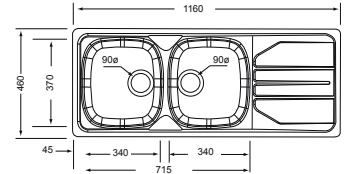

830 x 830
 Model: STX621

Includes 90mm basket waste strainers

BOWL DIMENSIONS

Length	Width	Depth
400	340	198
340	300	178

R9310328 - LEFT HAND DRAINER
STUDIO CORNER SINK

830 x 830
 Model: STX621

Includes 90mm basket waste strainers

BOWL DIMENSIONS

Length	Width	Depth
400	340	198
340	300	178

R9811023
NOUVEAU SINGLE END BOWL
SATIN FINISH
 800 x 460
 Model: NVN611

BOWL DIMENSIONS

Length	Width	Depth
340	370	149

Includes a 90mm basket waste strainer

R9811024
NOUVEAU DOUBLE END BOWL
SATIN FINISH
 1160 X 460
 Model: NVN621

BOWL DIMENSIONS

Length	Width	Depth
340	370	149

Includes 90mm basket waste strainers

QUINLINE (TAPS NOT INCLUDED)

R9820000
QUINLINE SINGLE END BOWL
 900 x 500
 Model: QLX611

BOWL DIMENSIONS

Length	Width	Depth
343	410	166

Includes a 90mm basket waste strainer

R9820002
QUINLINE DOUBLE END BOWL
 970 x 500
 Model: QLX670

BOWL DIMENSIONS

Length	Width	Depth
343	410	157
160	280	139

Includes 90mm basket waste strainers