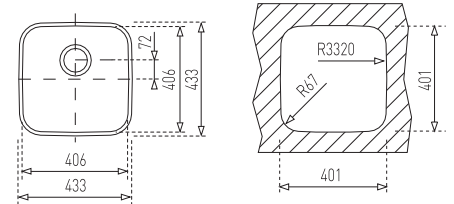

BOWL DIMENSIONS

Out Ø	In Ø	Depth
450	390	180

Includes a 90mm basket waste strainer & plumbing kit

R899754
CLASSIC 2 1/2 BOWL
 1400 x 500

Bowl Depth: 200

BOWL DIMENSIONS

Length	Width	Depth
340	400	200
185	280	

Includes a 90mm basket waste strainer

BOWL DIMENSIONS

Length	Width	Depth
340	400	184

R894040
UNDERMOUNT SINK - 433 X 433
 Bowl Depth: 180

Includes a 90mm basket waste strainer

BOWL DIMENSIONS

Length	Width	Depth
406	406	180

BOWL DIMENSIONS

Length	Width	Depth
338	368	180

CONTEMPORARY HANDLES

GOLA HANDLE - 3m Length

RGOLA-C
GOLA C HANDLE
Natural Anodised
3M Length

RGOLA-J
GOLA J HANDLE
Natural Anodised
3M Length

RGOLA-CRG
GOLA C HANDLE
Rose Gold
3M Length