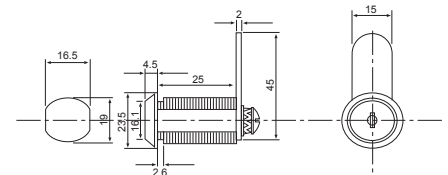

RVLC1925CBR - Brass
RVLC1925CNP - Nickel
25MM CAM LOCK
with 45mm Cranked Cam
Barrel 19 x 25