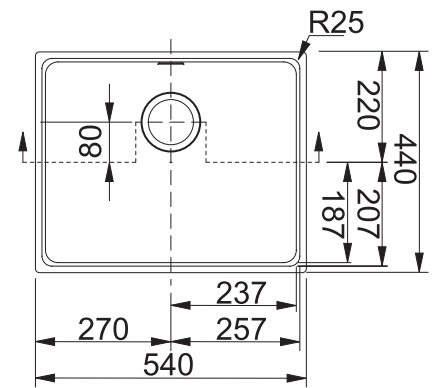

Flip to Page 104
For more Info

SINKS & MIXERS

SINKS & MIXERS **FRANKE**

R93125004
KUBUS KBG110-50
 Undermount Sink
 Polar White
 540 x 440 x 200

BOWL DIMENSIONS

Length	Width	Depth
500	400	200

Includes a 90mm basket strainer waste fitting with overflow kit