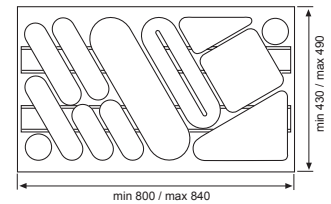

WHITE AND GREY SPICE TRAYS

Vacuum formed High Gloss ABS

RSPICE400L	- 310 x 476 (Trimnable)	- 400mm unit
RSPICE450GR	- 380 X 480 Metallic Grey	- 450mm unit on metabox runner
RSPICE450L	- 357 x 465	- 450mm unit on 500mm runner
RSPICE450LGR	- 357 x 465 Metallic Grey	- 450mm unit on 500mm runner
RSPICE450S	- 357 x 415	- 450mm unit on 450mm runner
RSPICE500	- 408 x 465	- 500mm unit
RSPICE500GR	- 408 x 465 Metallic Grey	- 500mm unit
RSPICE600	- 511 x 465	- 600mm unit
RSPICE600GR	- 511 x 465 Metallic Grey	- 600mm unit

WHITE CUTLERY TRAYS

Vacuum formed High Gloss ABS

RCUT400L	- 310 x 476 - 400mm unit - FLAT
RCUT450L	- 357 x 465 - 450mm unit
RCUT450M	- 380 x 480 - 450mm unit metabox
RCUT450S	- 357 x 415 - 450mm unit
RCUT500	- 408 x 465 - 500mm unit
RCUT600	- 511 x 465 - 600mm unit

METALLIC GREY CUTLERY TRAYS

(TRIMMABLE)

RCUT738	- 300mm unit
RCUT739	- 400mm unit
RCUT740	- 450mm unit
RCUT743	- 500mm unit
RCUT741	- 600mm unit
RCUT742	- 900mm unit

RCUT742