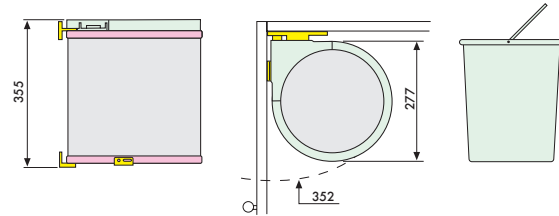

R6274
DOOR BIN STAINLESS STEEL
15 Litre

Suitable for installation in a 400mm unit with a hinged door. Left or right assembly. The lid is opened by means of an automatic mechanism. The plastic materials are shock-resistant and durable. An assembly template is provided with each unit.