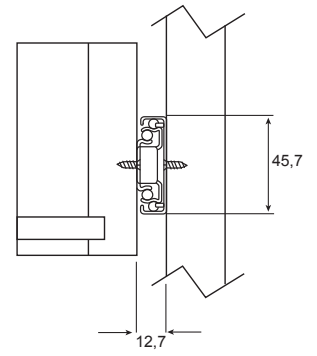

**BALL BEARING DRAWER RUNNER
ONE TOUCH - PUSH TO OPEN**

- CBB400OT 400mm
- CBB450OT 450mm
- CBB500OT 500mm

- Push to open
- Dynamic load: 35kg
- Side fixing
- Tested to 50,000 cycles