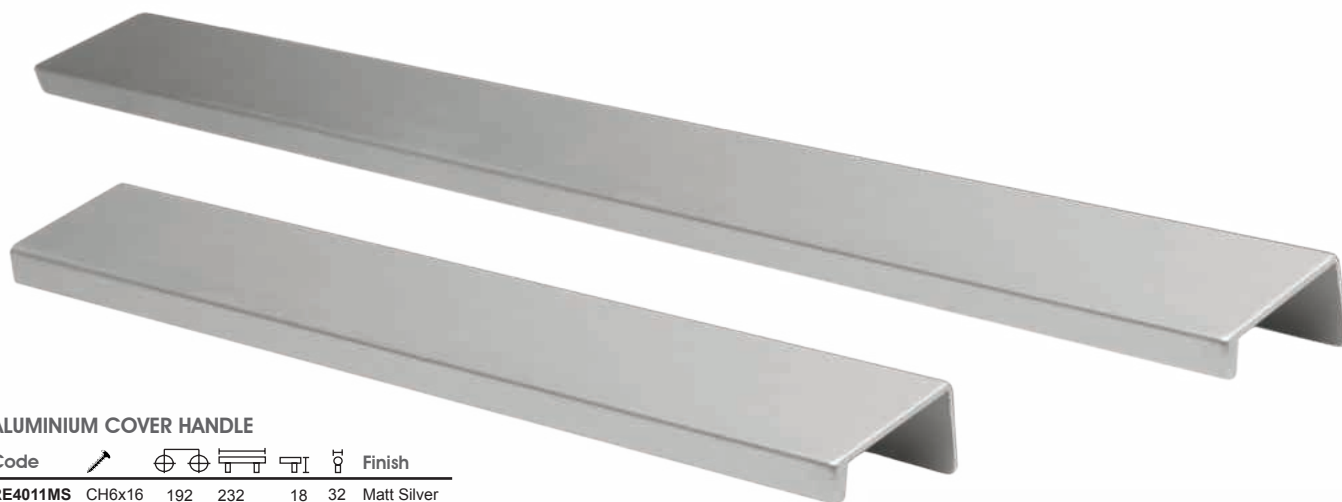

ELLIPTICAL HANDLE

Code						Finish
RE2750SS	M4x25	192	256	27	14	Stainless Steel
RE2748SS	M4x25	160	224	27	14	Stainless Steel

SEVILLE HANDLE

Code						Finish
RDF226480IL	M4x22	480	500	30	7	Inox Look
RDF226480BC	M4x22	480	500	30	7	Bright Chrome
RDF226320IL	M4x22	320	340	30	7	Inox Look
RDF226320BC	M4x22	320	340	30	7	Bright Chrome
RDF226224IL	M4x22	224	244	30	7	Inox Look
RDF226224BC	M4x22	224	244	30	7	Bright Chrome
RDF226192IL	M4x22	192	212	30	7	Inox Look
RDF226192BC	M4x22	192	212	30	7	Bright Chrome
RDF226160IL	M4x22	160	180	30	7	Inox Look
RDF226160BC	M4x22	160	180	30	7	Bright Chrome