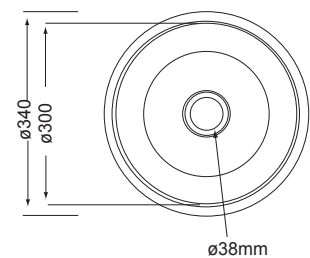

BOWL DIMENSIONS

Length	Width	Depth
343	410	166

Includes a 90mm basket waste strainer

R9820002
QUINLINE DOUBLE END BOWL
 970 x 500
 Model: QLX670

BOWL DIMENSIONS

Length	Width	Depth
343	410	157
160	280	139

Includes 90mm basket waste strainers

BOWL DIMENSIONS

Length	Width	Depth
343	410	157
323	315	131

Includes 90mm basket waste strainers

R9820008
QUILINE DOUBLE END BOWL
 1200 x 500
 Model: QLX621 - 120

BOWL DIMENSIONS

Length	Width	Depth
343	410	149
343	410	149

BOWL DIMENSIONS

Out Ø	In Ø	Depth
485	380	161

Includes a 90mm basket waste
strainer

R9820058
RONDO PREPARATION BOWL, NO OVERFLOW

Ø 450
Bowl Depth: 161
Model: RDX610-45

BOWL DIMENSIONS

Out Ø	In Ø	Depth
450	380	161

Includes a 90mm basket waste
strainer

R9820064
RONDO PREPARATION BOWL

Ø 340
Bowl Depth: 139
Model: RDX610-34

BOWL DIMENSIONS

Out Ø	In Ø	Depth
340	300	139

Includes a 38mm PVC waste
& plug

R9310250
RONDO PREPARATION BOWL