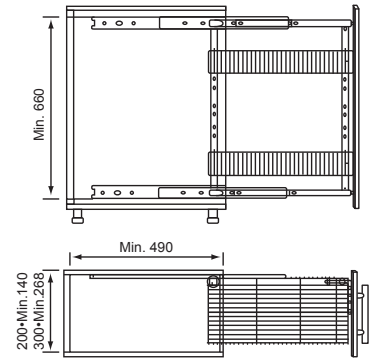

RFG3A0159081500
PULLOUT SPICE
LARDER SIDE MOUNT
FGV 642X150 - 150 unit

RFG3A0159083000
PULLOUT SPICE
LARDER SIDE MOUNT
FGV 642X300 - 300 unit

1. Includes full extension runners
   - Self closing
   - Load capacity 50Kg
   - Includes: 1 chrome basket and 1 chrome bottle holder on adjustable guides
2. Left or right installation

RFG3A0010001500
SPARE CHROME BASKET
for 150mm side mount larder CHR150

RFG3A0010003000
SPARE CHROME BASKET
For 300mm side mount larder CHR300