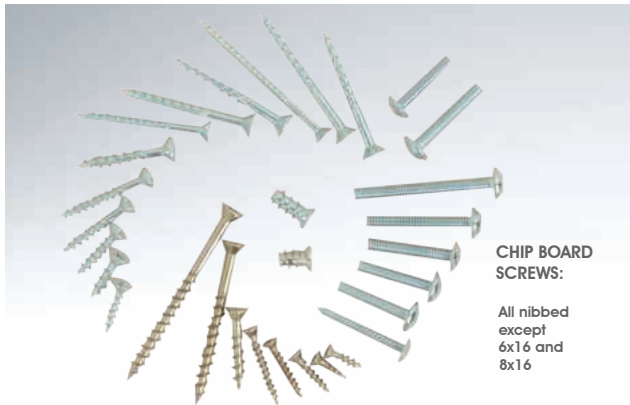

SCREWS & FASTENERS

CHIP BOARD
SCREWS:
All nibbed
except
6x16 and
8x16