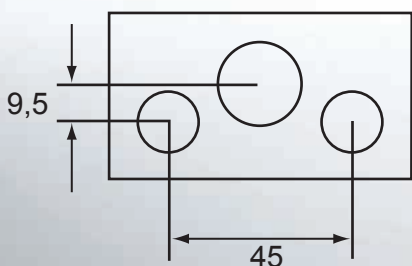

EASY 3

HF-MINI EASY 3 HINGE BORING MACHINE RA30EASY3MPRESS

Manual Press 220V
Working Table cm 700 x 295
Drilling unit 3 Spindle
Two Tilt Stop
Security Guard upon Drilling Bits