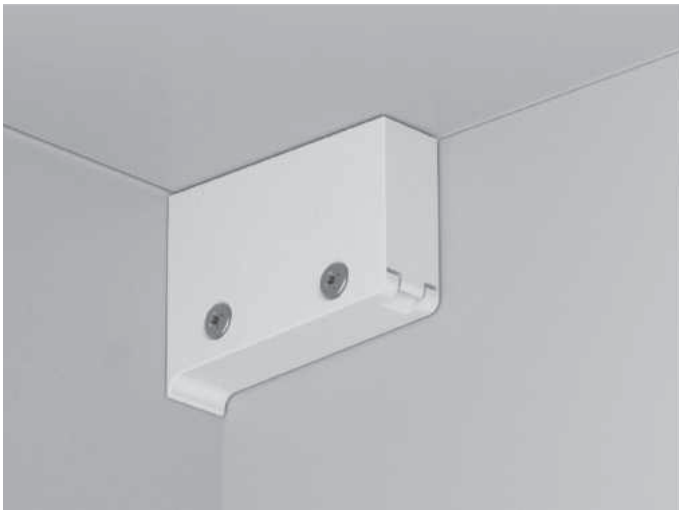

Steel Cruciform Base Plate without screws

HEIGHT	CODE
H = 0	R520201M500100
H = 2	R520201M502100
H = 4	R520201M504100

LEVA - WALL HANGING BRACKET

SYMMETRICAL WALL HANGING BRACKET

- Fixing with selftapping screws
- Symmetrical hook
- Front adjustment easy to access
- Adjustment screws to avoid accidental dismounting
- Flap for screws covering