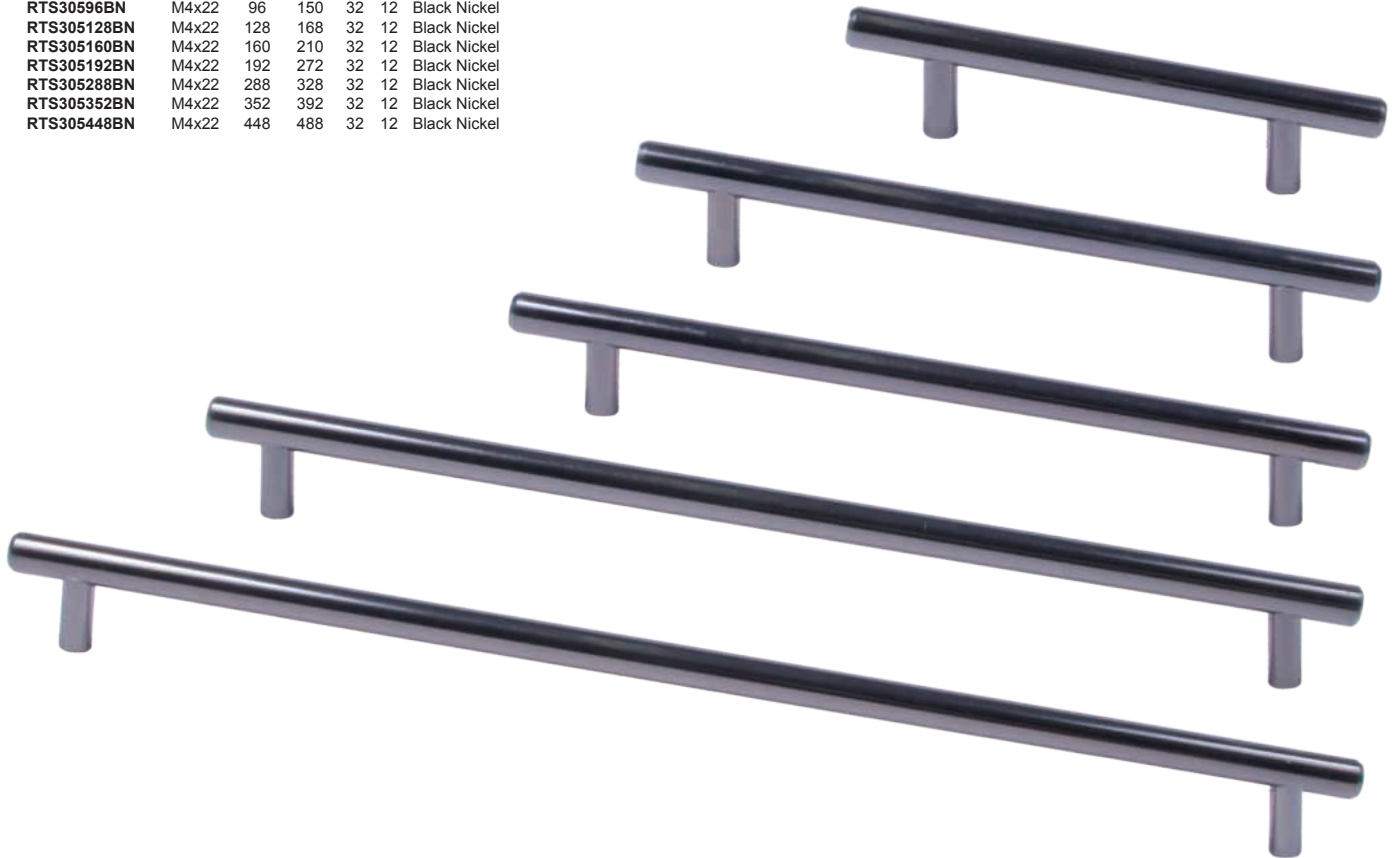

BLACK NICKEL BAR HANDLE

Code							Finish
RTS30596BN	M4x22	96	150	32	12	12	Black Nickel
RTS305128BN	M4x22	128	168	32	12	12	Black Nickel
RTS305160BN	M4x22	160	210	32	12	12	Black Nickel
RTS305192BN	M4x22	192	272	32	12	12	Black Nickel
RTS305288BN	M4x22	288	328	32	12	12	Black Nickel
RTS305352BN	M4x22	352	392	32	12	12	Black Nickel
RTS305448BN	M4x22	448	488	32	12	12	Black Nickel