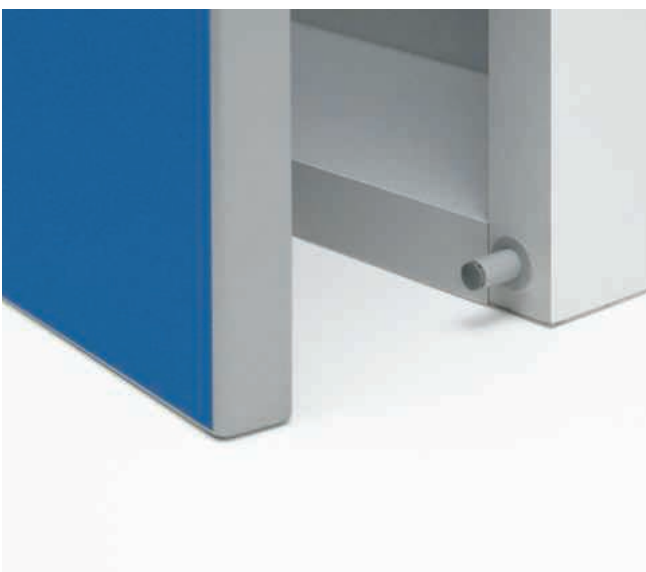

GLASS DOOR HINGES

90° Straight

GLASS DOOR HINGE
R51MG112300000

$H = (13 + A + K) - S$

26mm Cup

Round Face Plate for Glass Door Hinge

COLOUR	CODE
CHROME	R5101500501R00
BLACK	R5101500801R00
MATT CHROME	R5101500G01R00

90° 8mm Crank

GLASS DOOR HINGE
R51MG112308000

$H = (5 + A + K) - S$

26mm Cup

Steel Cruciform Base Plate without screws

HEIGHT	CODE
H = 0	R520201M500100
H = 2	R520201M502100
H = 4	R520201M504100

90° 15mm Crank

GLASS DOOR HINGE
R51MG112315000

$H = A + K - S$

26mm Cup

SHORT ARM HINGE / FRAME HINGE

0mm Crank

SCREW FIXING
R51MZ5M512055

$H = 3.0$

ANTI-SLAM DEVICE & BRACKET

RFG595300
FGV ANTI-SLAM PISTON