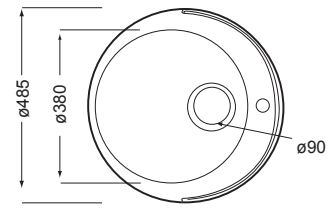

BOWL DIMENSIONS

Length	Width	Depth
343	410	166

Includes a 90mm basket waste strainer

R9820002
QUINLINE DOUBLE END BOWL
 970 x 500
 Model: QLX670

BOWL DIMENSIONS

Length	Width	Depth
343	410	157
160	280	139

Includes 90mm basket waste strainers

BOWL DIMENSIONS

Length	Width	Depth
343	410	157
323	315	131

Includes 90mm basket waste strainers

R9820008
QUILINE DOUBLE END BOWL
 1200 x 500
 Model: QLX621 - 120

BOWL DIMENSIONS

Length	Width	Depth
343	410	149
343	410	149

Ø 485
Bowl Depth: 161
Model: RDX610-48

BOWL DIMENSIONS

Out Ø	In Ø	Depth
485	380	161

Includes a 90mm basket waste
strainer

Tap not
Included

R9820054
**RONDO PREPARATION BOWL WITH TAP HOLE
AND OVERFLOW**

Ø 485
Bowl Depth: 161
Model: RDX610-48