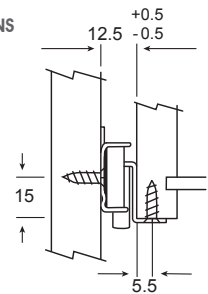

INSTALLATION DIMENSIONS