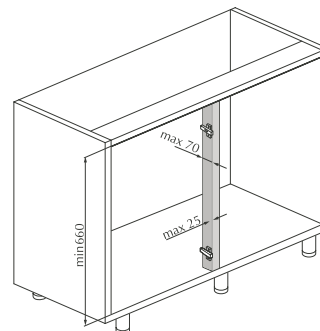

CABINET WITH VERTICAL WOODEN CROSS

CABINET WITHOUT VERTICAL WOODEN CROSS

ALTO

ALTO PULLOUT PANTRY for 300mm or 450mm unit

- Equipped with - heavy duty full extension slide
 - SLOWMOTION damping
 - anti-whip technology on the top slide
 - easily adjustable shelves
 - anti-slip surface
 - shelves which are fully accessible from both sides
- Load capacity 100kg
- Available in CristalLine
 - Hi-Line Unit = 6 shelves (H = 1910 - 2310)