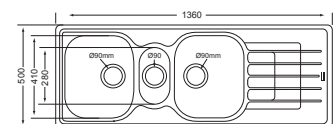

BOWL DIMENSIONS

Length	Width	Depth
343	410	166

Includes a 90mm basket waste strainer

R9820002
QUINLINE DOUBLE END BOWL
 970 x 500
 Model: QLX670

BOWL DIMENSIONS

Length	Width	Depth
343	410	157
160	280	139

Includes 90mm basket waste strainers

BOWL DIMENSIONS

Length	Width	Depth
343	410	157
323	315	131

Includes 90mm basket waste strainers

R9820008
QUILINE DOUBLE END BOWL
 1200 x 500
 Model: QLX621 - 120

BOWL DIMENSIONS

Length	Width	Depth
343	410	149
343	410	149

Includes 90mm basket waste strainers

R9820018
QUILINE DOUBLE CENTRE BOWL
 1500 x 500
 Model: QLX622

BOWL DIMENSIONS

Length	Width	Depth
343	410	153

Includes 90mm basket waste strainers

R9820121
CASCADE 2 1/2 BOWL
 1360 x 500
 Model: CDX671

BOWL DIMENSIONS

Length	Width	Depth
343	410	157
160	280	139

Includes 90mm basket waste strainers

R9820107
CASCADE DOUBLE END BOWL
 1200 x 500
 Model: CDX621-120

BOWL DIMENSIONS

Length	Width	Depth
343	410	157