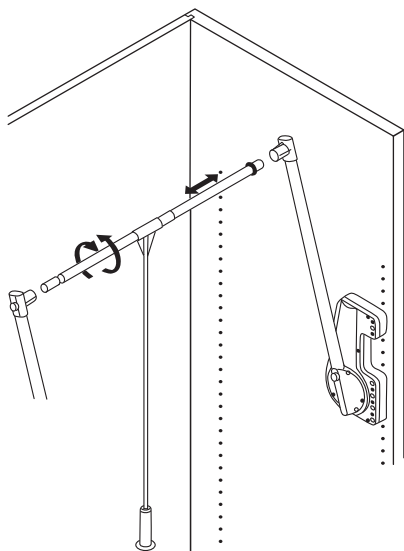

SUPERLIFT

UPRIGHT REGULATING DEVICE

STRENGTH REGULATING DEVICE