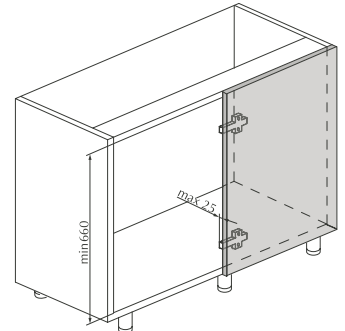

CABINET WITH VERTICAL WOODEN CROSS

CABINET WITHOUT VERTICAL WOODEN CROSS

ALTO

ALTO PULLOUT PANTRY for 300mm or 450mm unit

- Equipped with - heavy duty full extension slide
 - SLOWMOTION damping
 - anti-whip technology on the top slide
 - easily adjustable shelves
 - anti-slip surface
 - shelves which are fully accessible from both sides
- Load capacity 100kg
- Available in CristalLine
 - Hi-Line Unit = 6 shelves (H = 1910 - 2310)