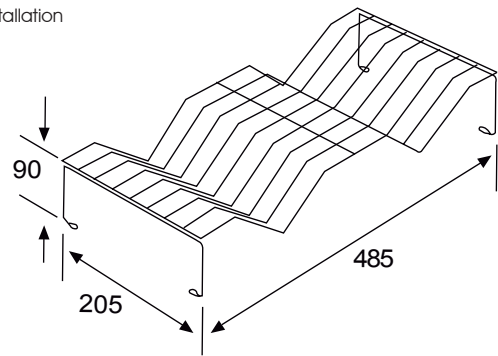

**RC300
CROCKERY RACK**
White epoxy coated
Suitable for installation
300mm unit
Pot Drawer