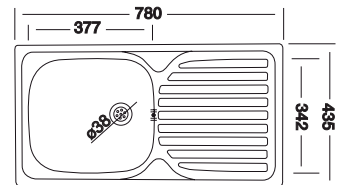

R9310072
NEPTUNE DOUBLE END BOWL
RIGHT HAND DRAINER
1160 x 510
Model: NEX621

R9310073
NEPTUNE DOUBLE END BOWL
LEFT HAND DRAINER
1160 x 510
Model: NEX621

BOWL DIMENSIONS

Length	Width	Depth
360	420	200

- Includes 90mm basket strainer waste fittings with overflow kit

BOWL DIMENSIONS

Length	Width	Depth
343	410	166

Includes a 90mm basket waste strainer

R9820002
QUINLINE DOUBLE END BOWL
 970 x 500
 Model: QLX670

BOWL DIMENSIONS

Length	Width	Depth
343	410	157
160	280	139

Includes 90mm basket waste strainers

BOWL DIMENSIONS

Length	Width	Depth	Thickness
350	400	140	0.5

Includes 38mm waste fittings

CONTRACT SINKS

R89N301
LIVINOX SINGLE BOWL
SATIN FINISH
780 X 435

BOWL DIMENSIONS

Length	Width	Depth	Thickness
377	342	155	0.5

Includes a 38mm waste fitting

RKREC138
LIVINOX DOUBLE DEEP BOWL
SATIN FINISH
1160 X 500

BOWL DIMENSIONS

Length	Width	Depth	Thickness
350	400	155	0.6

Includes 90mm basket waste strainers

BIANCA RANGE

RKREX335
BIANCA DOUBLE BOWL
POLISHED FINISH
1200 X 500