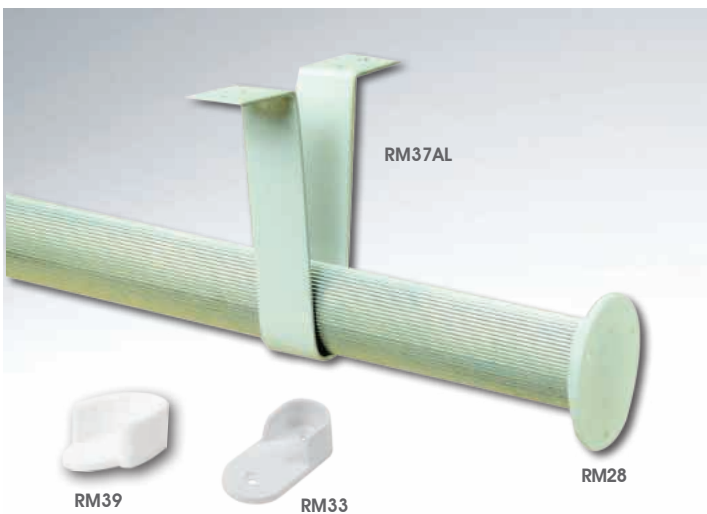

OVAL TUBING HOLDERS

- RM28 - White - 19mm
- RM28MG - Metallic Grey - 19mm
- RM39 - Open-End White - 19mm
- RM33 - White Open End - 15mm
- RM37AL - Centre Support for 19mm Oval Rod