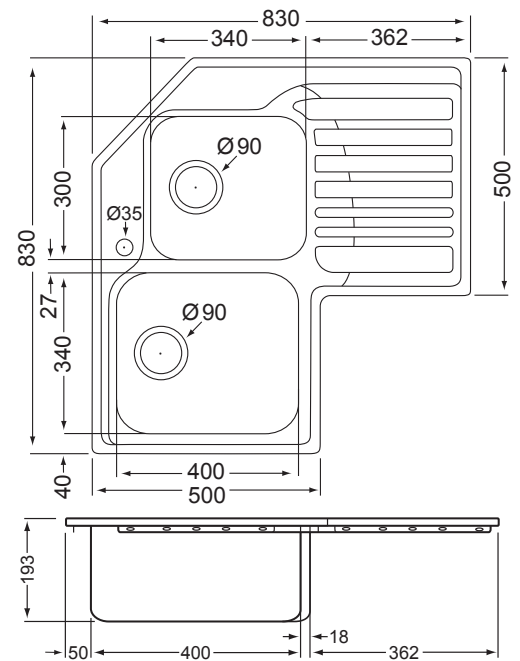

BOWL DIMENSIONS

Length	Width	Depth
360	425	175

R93127004
SINOS SNX221 RHD
Inset/Flushmount/Slimtop Sink
1160 x 500

BOWL DIMENSIONS

Length	Width	Depth
360	425	175

- Includes:
- 1x Intergrated basket strainer waste fitting with overflow
- 1x Pop up basket strainer waste fitting

R9310072
NEPTUNE DOUBLE END BOWL
RIGHT HAND DRAINER
1160 x 510
Model: NEX621

R9310073
NEPTUNE DOUBLE END BOWL
LEFT HAND DRAINER
1160 x 510
Model: NEX621

BOWL DIMENSIONS

Length	Width	Depth
360	420	200

- Includes 90mm basket strainer waste fittings with overflow kit

830 x 830
 Model: STX621

Includes 90mm basket waste strainers

BOWL DIMENSIONS

Length	Width	Depth
400	340	198
340	300	178

R9310328 - LEFT HAND DRAINER
STUDIO CORNER SINK

830 x 830
 Model: STX621

Includes 90mm basket waste strainers

BOWL DIMENSIONS

Length	Width	Depth
400	340	198
340	300	178

R9811023
NOUVEAU SINGLE END BOWL
SATIN FINISH
 800 x 460
 Model: NVN611

BOWL DIMENSIONS

Length	Width	Depth
340	370	149

Includes a 90mm basket waste strainer