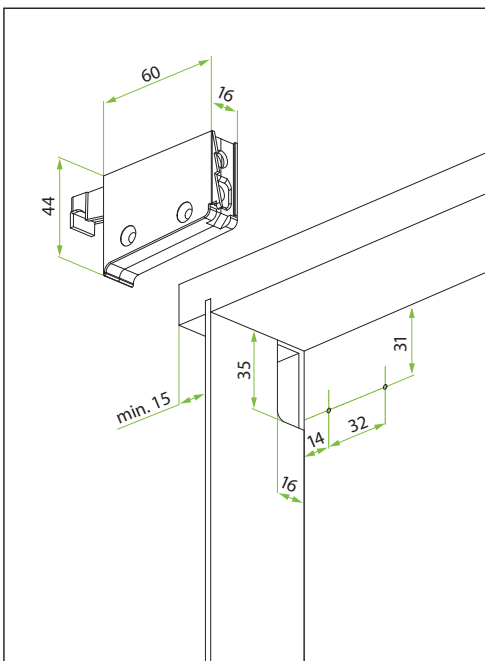

WALL HANGING PLATE

R22002707005CF 41X50mm