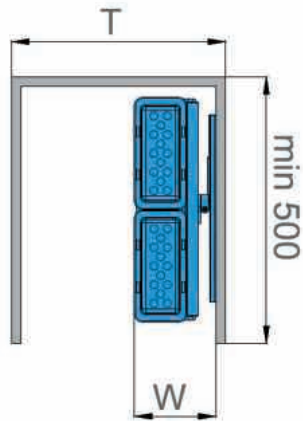

JEWELLERY NOT INCLUDED

R703166

PULLOUT REVOLVING MIRROR

LEFT/RIGHT

300 UNIT

114X422X1100

PUREOPTICS™ LED

Tool-Free LED Under Cabinet Lightng