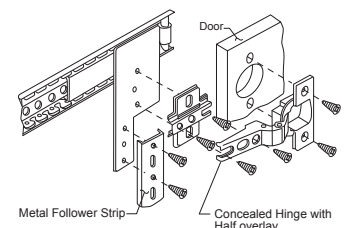

RHD500
500MM HIDE-AWAY DOOR SYSTEM
Maximum slide-in depth 394mm
Includes hinges
Maximum door weight 5.5kg
Maximum door height 700mm
Door thickness 16 to 20mm