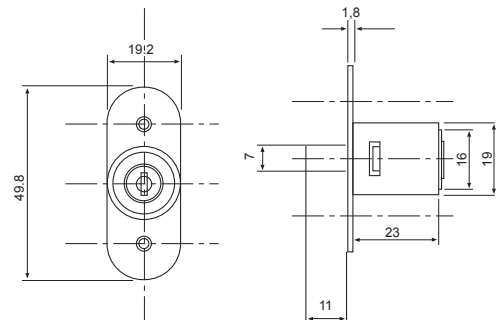

RVLC1815NP
PUSH LOCK- NICKEL PLATED
19 x 22mm