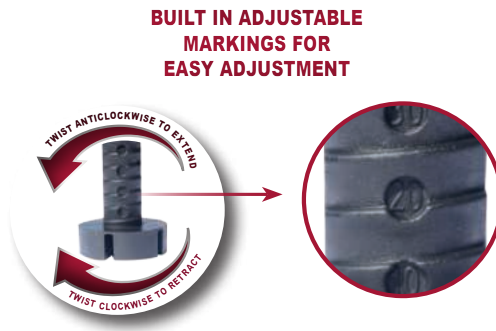

- Easy Installation With Built In Adjustable Height Markings.
- Dual Clips For Use With Wooden Or Aluminium Kick Plate.
- 250Kg Load Capacity Per Leg.