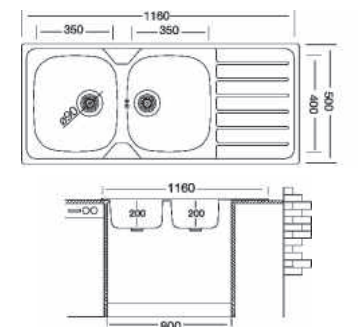

BOWL DIMENSIONS

Length	Width	Depth	Thickness
360	390	180	0.8
160	300	130	0.8

Includes 90mm basket waste strainers

BOWL DIMENSIONS

Length	Width	Depth	Thickness
350	400	210	0.8

Includes 90mm basket waste strainers

BOWL DIMENSIONS

Length	Width	Depth	Thickness
340	410	200	0.8

Includes 90mm basket waste strainers

BOWL DIMENSIONS

Length	Width	Depth	Thickness
350	400	200	0.8

Includes 90mm basket waste strainers

Includes 90mm basket waste strainers