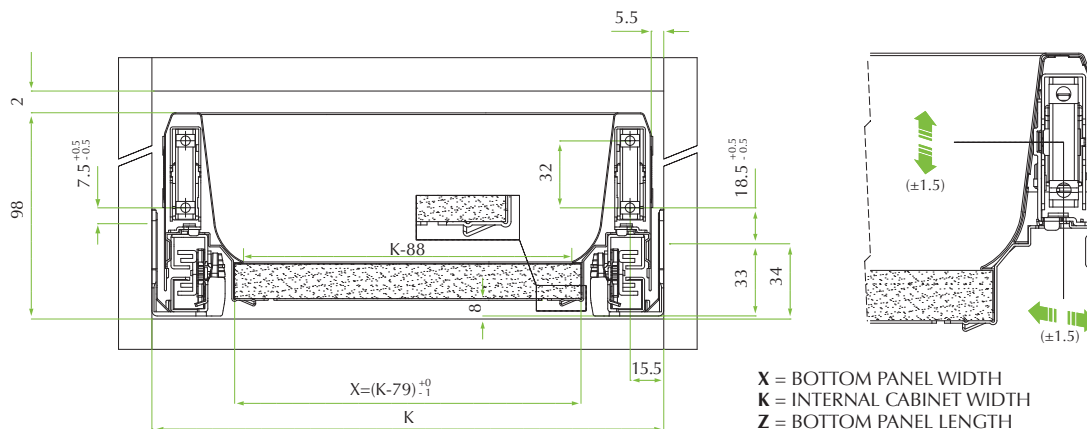

DRAWER RUNNER KIT WITH GALLERY RAIL (H200) FGV TEN

R58XEAGF135X	350mm
R58XEAGF140X	400mm
R58XEAGF145X	450mm
R58XEAGF150X	500mm
R58XEAGF155X	500mm

• TESTED TO 120,000 CYCLES