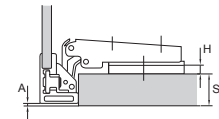

$H = (14 + A + K) - S$
H = height of Base Plate
K = 4 (see aluminium profile)