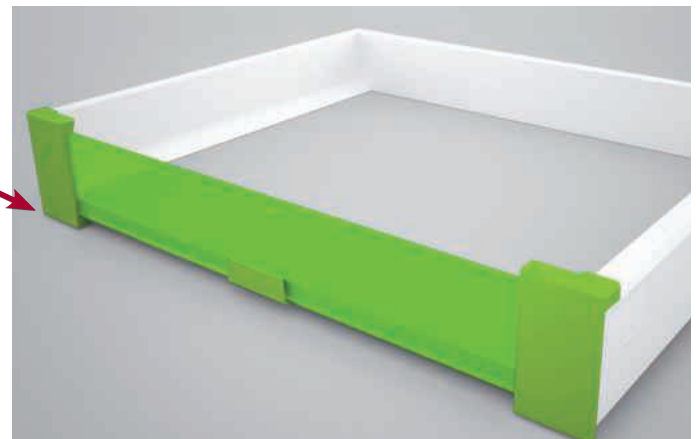

ALUMINIUM FRONT PROFILE- FGV TEN

- R58PX4AF11081B00 POLAR WHITE - 1081mm