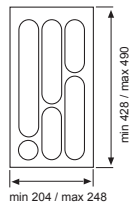

METALLIC GREY CUTLERY TRAYS

(TRIMMABLE)

RCUT738	- 300mm unit
RCUT739	- 400mm unit
RCUT740	- 450mm unit
RCUT743	- 500mm unit
RCUT741	- 600mm unit
RCUT742	- 900mm unit

RCUT738