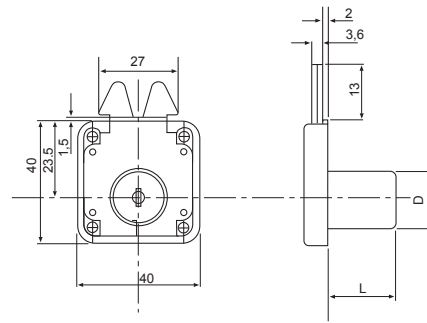

RVLC1736NP - Nickel
19 X 22MM MORTICE LOCK