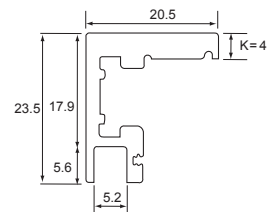

RFC102
ANODISED ALUMINIUM
DOOR PROFILE
3 metre lengths

RFCG
GLASS GASKET
3 metre lengths,
Suitable for 4mm glass
Neutral colour