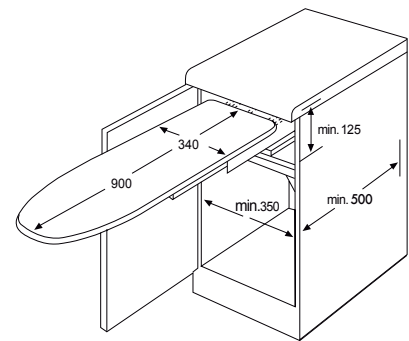

RSPICE3CH
SPICE RACK CHROME
3 TIER
610 x 382

RTEC0711
NON-SLIP DRAWER MATTING
Grey
Roll Width 1450mm x 1000mm
SOLD PER METRE

RTS951BS
ALUMINIUM PULLOUT DISH TOWEL RAIL
Bright Silver
450mm

RR490
FOLDING PULLOUT IRONING BOARD
Suitable for installation in 400mm unit
Supplied with 100% cotton removable Cover