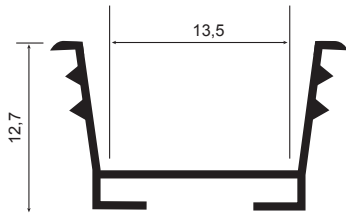

RRE264089GRE
90° CORNER CONNECTOR
Grey

RRE770124BLK
ROLLER SHUTTER TRACK
Black
3 metre lengths

RRE770124GRE
ROLLER SHUTTER TRACK
Grey
3 metre lengths