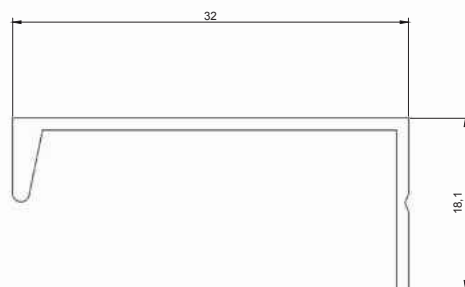

COVER HANDLE - 192MM

Code							Finish
RE4011WH	CH6x16	192	232	18	32		White
RE4011BL	CH6x16	192	232	18	32		Black
RE4011RG	CH6x16	192	232	18	32		Rose Gold
RE4011BB	CH6x16	192	232	18	32		Bright Brass Anodised

COVER HANDLE - 3M LENGTH

Code							Finish
RE4012WH	CH6x16	192	3m	18	32		White
RE4012BL	CH6x16	192	3m	18	32		Black
RE4012RG	CH6x16	192	3m	18	32		Rose Gold
RE4012BB	CH6x16	192	3m	18	32		Bright Brass Anodised
RE4012NA	CH6x16	192	3m	18	32		Natural Anodised
RE4012SSA	CH6x16	192	3m	18	32		Stainless Steel Anodised