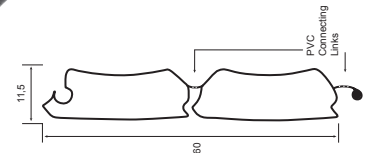

RRE770145BLK
BLACK 60MM ROLLER SHUTTER SLATS
3 metre lengths