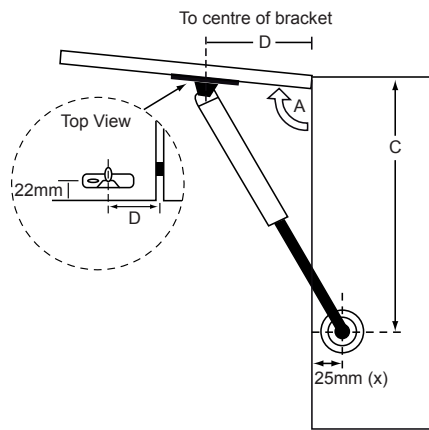

Angle(A)	C	D	X
80 degrees	248	81	25
90 degrees	233	73	25
100 degrees	221	66	25