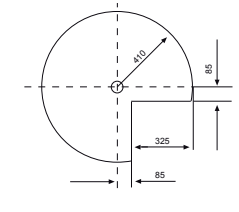

RWCT820
3/4 CAROUSEL PLASTIC
Ø 820 White
Suitable for installation in 900mm Corner Unit
Load capacity 20Kg