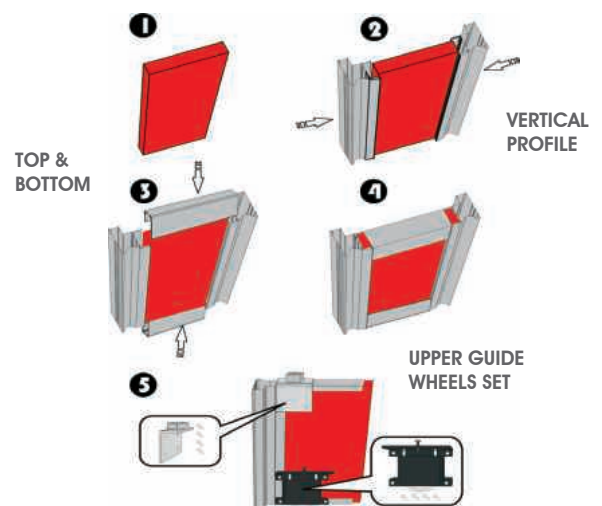

CALCULATING CUTTING SIZES FOR THE PROFILES:

UPPER GUIDE & BOTTOM TRACK		OPENING WIDTH - 1MM
VERTICAL PROFILE		OPENING HEIGHT - 33MM
TOP & BOTTOM PROFILE		DOOR WIDTH - 68MM
H-PROFILE		DOOR WIDTH - 68MM