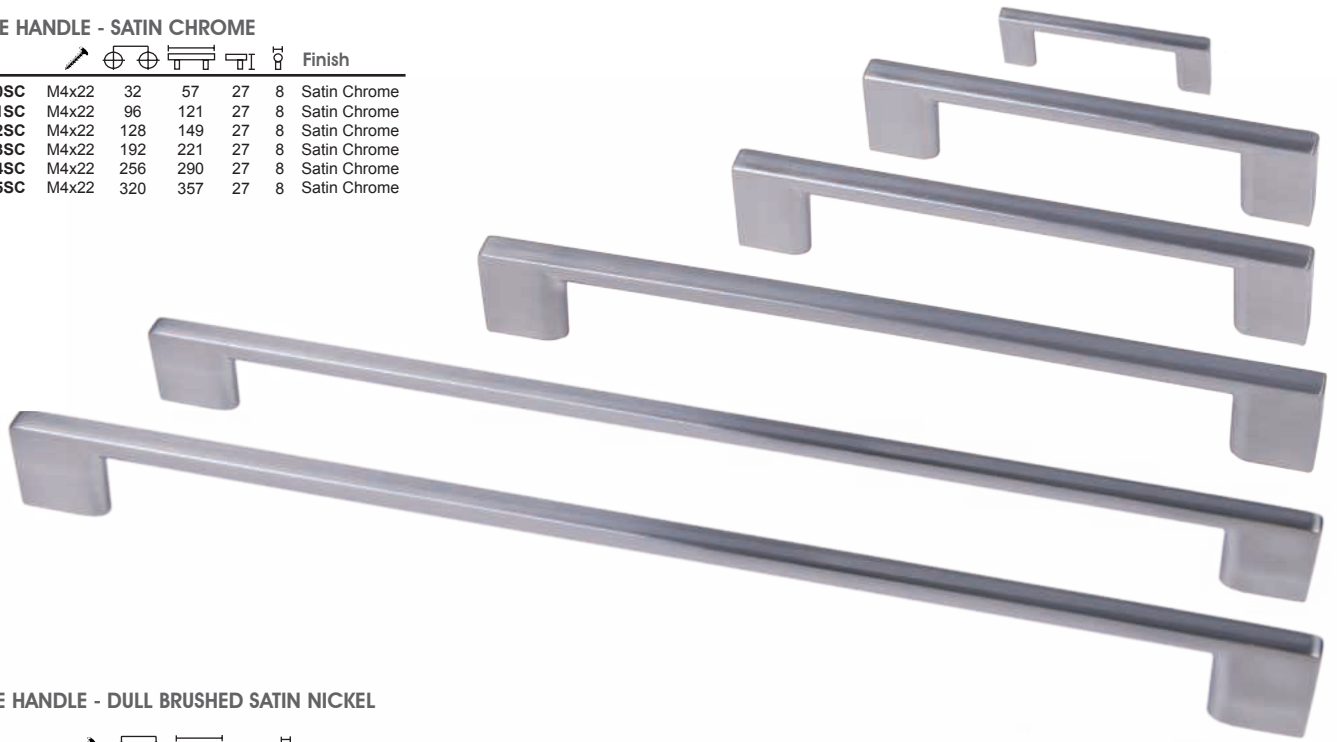

NEPTUNE HANDLE - SATIN CHROME

Code							Finish
RTS81570SC	M4x22	32	57	27	8	Satin Chrome	
RTS81571SC	M4x22	96	121	27	8	Satin Chrome	
RTS81572SC	M4x22	128	149	27	8	Satin Chrome	
RTS81573SC	M4x22	192	221	27	8	Satin Chrome	
RTS81574SC	M4x22	256	290	27	8	Satin Chrome	
RTS81575SC	M4x22	320	357	27	8	Satin Chrome