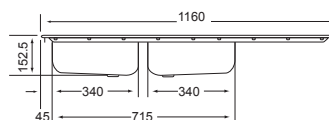

CONTRACT RANGE

R9311652
DOUBLE END BOWL
 1160 x 460
 Model: PLN621

R9302021
 Includes 38mm PVC waste and plug fittings

BOWL DIMENSIONS

Length	Width	Depth
340	370	140

R9310332
SINGLE END BOWL
 800 x 460
 Model: PLN611

R9302021
 Includes a 38mm PVC waste and plug fitting

BOWL DIMENSIONS

Length	Width	Depth
340	370	140

SIT ON SINKS

R9313852
TRENDL DCB SINK
 1800 S 535

R9302021
 Order 38mm PVC waste and plug fittings separately