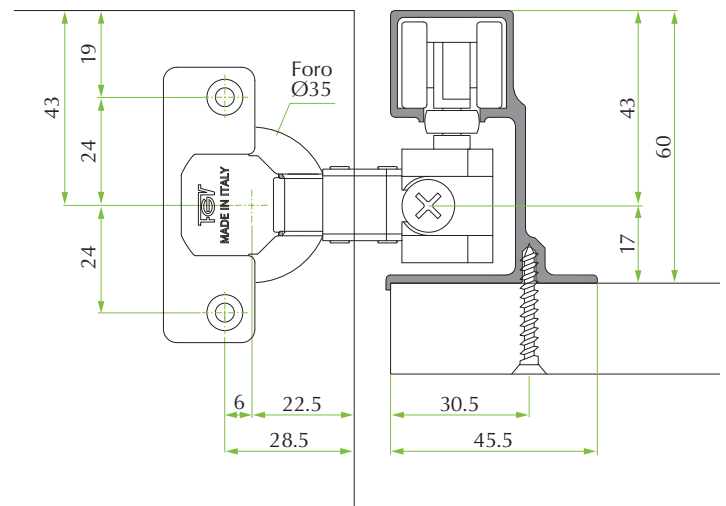

DOMINO W - FOLDING DOOR SYSTEM

TECHNICAL SPECIFICATIONS:

- Sliding system for folding hinged doors
- Max door width of 1000mm (500+500), max door thickness of 25mm
- Mechanism max load capacity of 50kg
- Door weight applied to the upper bar
- Application also without lower truck and lower bar