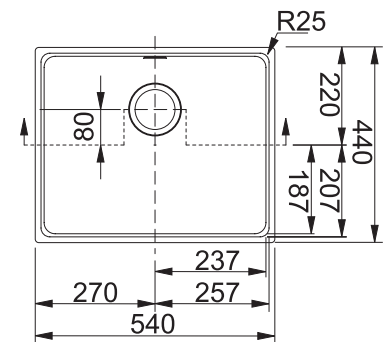

R93125006
KUBUS KBG110-70
Undermount Sink
Polar White
802 x 460 x 200

BOWL DIMENSIONS

Length	Width	Depth
802	460	200

Includes a 90mm basket strainer waste fitting with overflow kit