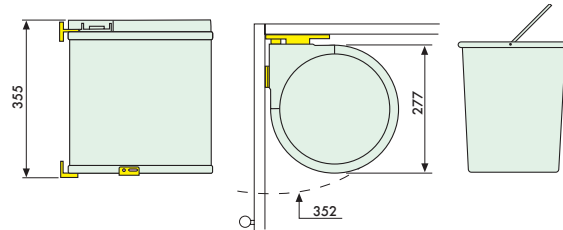

DOOR BIN PLASTIC
15L
R6270MGS - Metallic Grey
R6270WS - White

Suitable for installation in a 400mm unit with a hinged door. Left or right assembly. The lid is opened by means of an automatic mechanism. The plastic materials are shock-resistant and durable. An assembly template is provided with each unit.