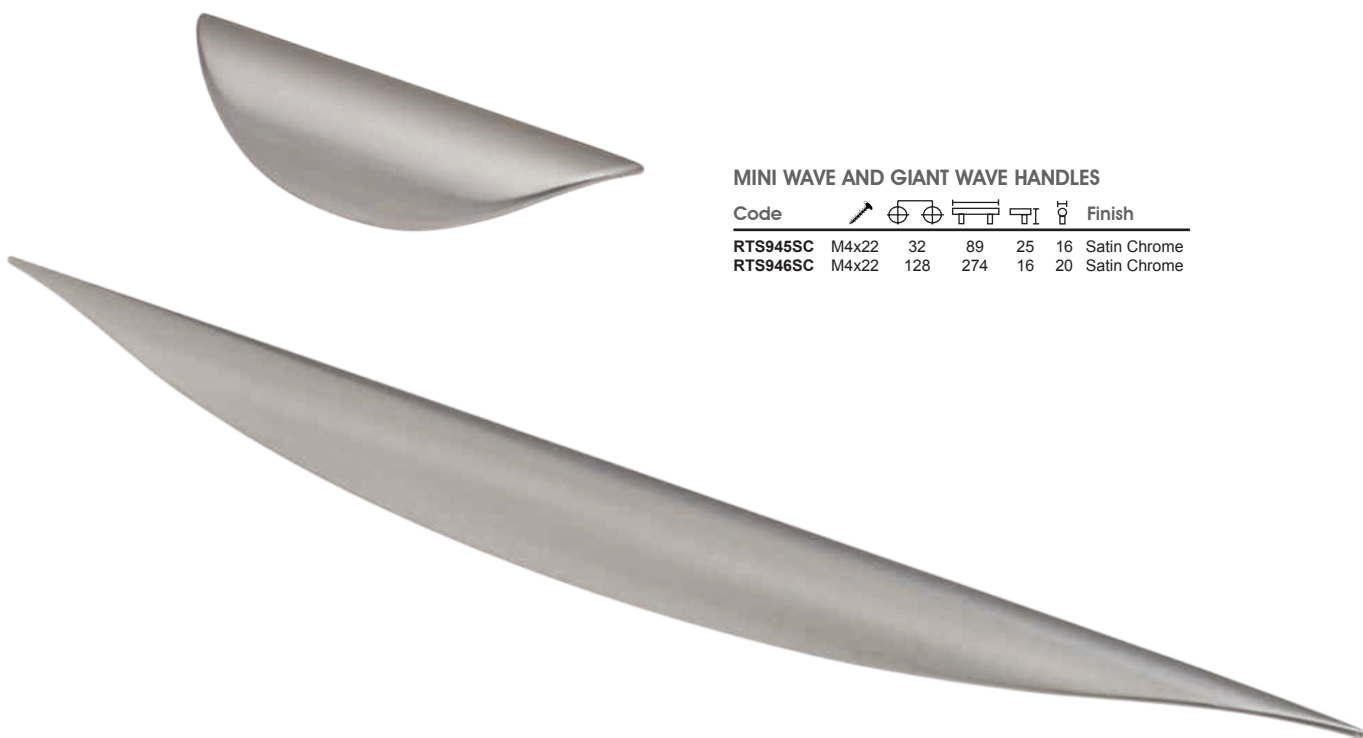

MINI WAVE AND GIANT WAVE HANDLES

Code							Finish
RTS945SC	M4x22	32	89	25	16		Satin Chrome
RTS946SC	M4x22	128	274	16	20		Satin Chrome