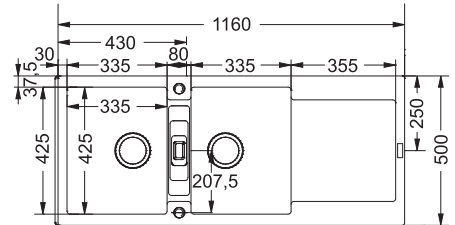

BOWL DIMENSIONS

Length	Width	Depth
802	460	200

Includes a 90mm basket strainer waste fitting with overflow kit

R93125007
KUBUS KBG110-70
 Undermount Sink
 Onyx (Black)
 802 x 460 x 200

BOWL DIMENSIONS

Length	Width	Depth
742	410	200

Includes a 90mm basket strainer waste fitting with overflow kit

R93140008
MARIS MRG621
 Inset Sink
 Onyx (Black)
 1160 x 500 x 200

BOWL DIMENSIONS

Length	Width	Depth
335	425	200

Includes 90mm basket strainer waste fittings with overflow kit

R93100052
MARIS MRG621
 Inset Sink
 Polar White
 1160 x 500 x 200

BOWL DIMENSIONS

Length	Width	Depth
335	425	200

Includes 90mm basket strainer waste fittings with overflow kit

R93101056
HYDROS HDX624
Inset Sink
1160 x 510

BOWL DIMENSIONS

Length	Width	Depth
340	435	180
300	340	160

- Includes:
- 1x Intergrated basket strainer waste fitting with overflow
- 1x Pop up basket strainer waste fitting

R93127003
SINOS SNX221 LHD
Inset/Flushmount/Slimtop Sink
1120 x 5510