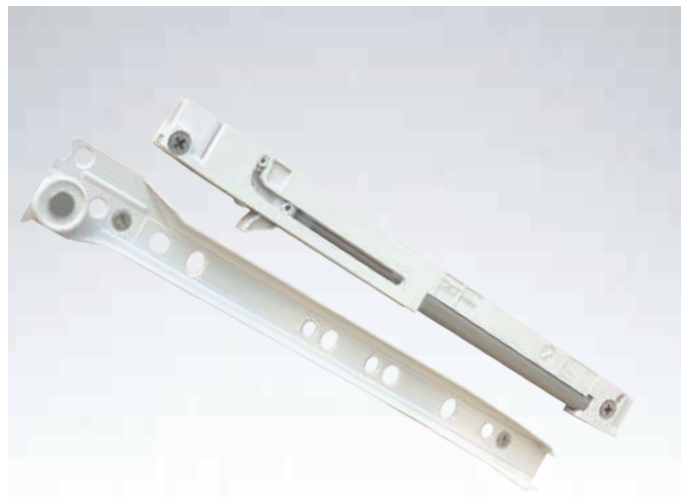

**DRAWER RUNNER UNDERMOUNT
 PUSH TO OPEN - FGV**
 R54N650H745P0000 450mm
 R54N650H750P0000 500mm

Drawer mounting & dimensions

SLOWMOTION ZETA ANYWAY SOFT CLOSE MECHANISM RETROFIT

Universal solution suitable for all Uniset Drawers and Standard Drawer Runners. The unit is symmetrical and reversible with an anti-lift system.