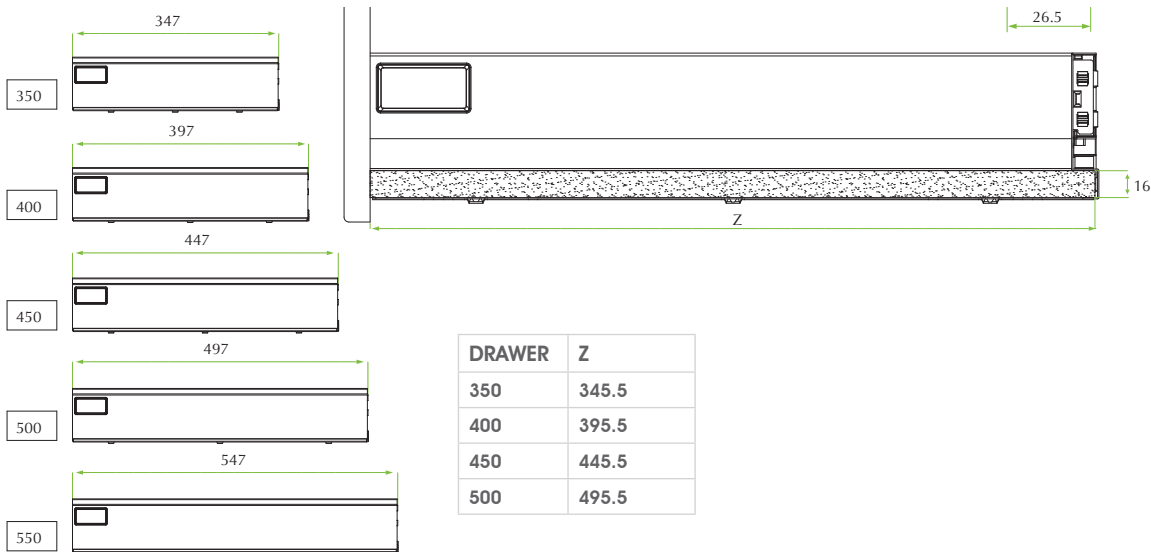

DRAWER RUNNER KIT WITH GALLERY RAIL (H200) FGV TEN

R58XEAGF135X	350mm
R58XEAGF140X	400mm
R58XEAGF145X	450mm
R58XEAGF150X	500mm
R58XEAGF155X	500mm

• TESTED TO 120,000 CYCLES