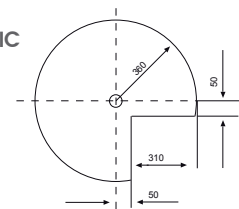

RWCT720
3/4 CAROUSEL PLASTIC
Ø 720 White
Suitable for installation in 800mm or 900mm Corner Unit
Load capacity 20Kg

RWCT820
3/4 CAROUSEL PLASTIC
Ø 820 White
Suitable for installation in 900mm Corner Unit
Load capacity 20Kg