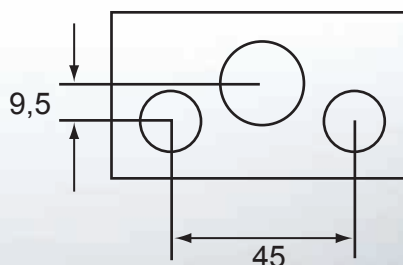

HF - MINI PNEUMATIC HINGE BORING MACHINE

With Standard Head