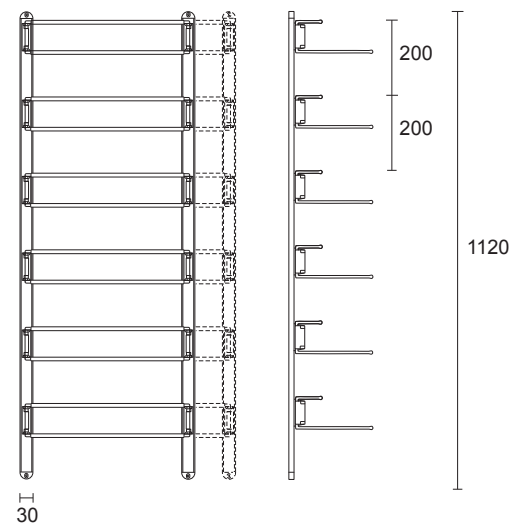

APPLICATION FOR ALUMINIUM GUIDES

RA142A
TIE AND BELT RACK - PULLOUT
 Silver
 Including Plastic Cuff-link Bowl
 Closed Length - 510mm
 Open Length - 920mm

RA141A
TIE AND BELT RACK - FIXED
 Silver
 Length - 450mm