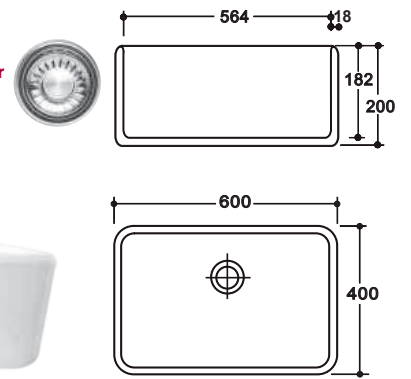

BELLINI BUTLER SINK

600 X 400 X 200*

* Allow for a variance of 5 -10mm

* Thickness 18mm

Includes a 90mm basket strainer waste fitting

R9303110

0.75 HP WASTE DISPOSER WITH AIR SWITCH

SPECIFICATION

Franke Waste Disposer 3/4HP, complete with Air Switch. Waste Disposer to be fitted to a sink or prepbowl (sink/prep bowl elsewhere measured).

- Food waste disposer with Air Switch and Brush Plug
- Durable & Energy efficient, minimises waste & odours
- Hygienic & effective disposal of waste in the home.
- Stainless Steel grinding chamber
- Requires a 90mm waste fitting outlet
- For hygienic purposes, fruit & vegetable peels, rice, soft chicken bones and egg shells may be effortlessly ground with water and flushed through the pipe work system