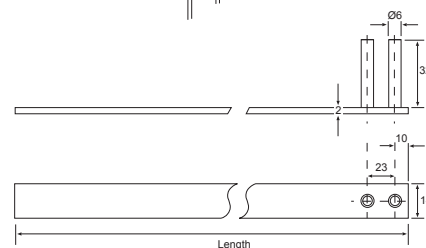

THE INVISI LOCK

RCF153 - Lock
RCF152 - Key

- The most unique magnetic locking system on the market today.
- The ultra secure lock is fixed to the inside of a door and is totally invisible from the outside.
- Invisi Lock locks automatically when the door is closed, and unlocks using a unique and patented magnetic "key".
- The Invisi Lock can be used throughout the home, from kitchens and bathrooms to sheds, garages and offices.
- The Invisi Lock operates through glass, wood, ceramic tiles, laminates and non-ferrous metals.
- Suitable for doors from 12mm to 38mm.

OPTION OF CRANKED OR HOOKED CAM

RVLC1925CBR - Brass
RVLC1925CNP - Nickel
25MM CAM LOCK
with 45mm Cranked Cam
Barrel 19 x 25

RVLC1930CBR - Brass
RVLC1930CNP - Nickel
30MM CAM LOCK
with 45mm Cranked Cam
Barrel 19 x 30

CAMS
Cranked

RVLC1930HBR - Brass
RVLC1930HNP - Nickel
30MM CAM LOCK
with 45mm Hooked Cam
Barrel 19 x 30

Hooked

REMOVABLE CORE CAM LOCKS & DRAWER LOCKS AVAILABLE UPON REQUEST

RVLC1858NP - Nickel
19 x 22mm
CENTRAL LOCKING SYSTEM
FRONT MOUNT
600mm

RVLC1859NP - Nickel
19 x 22mm
CENTRAL LOCKING SYSTEM
FRONT MOUNT
1200mm