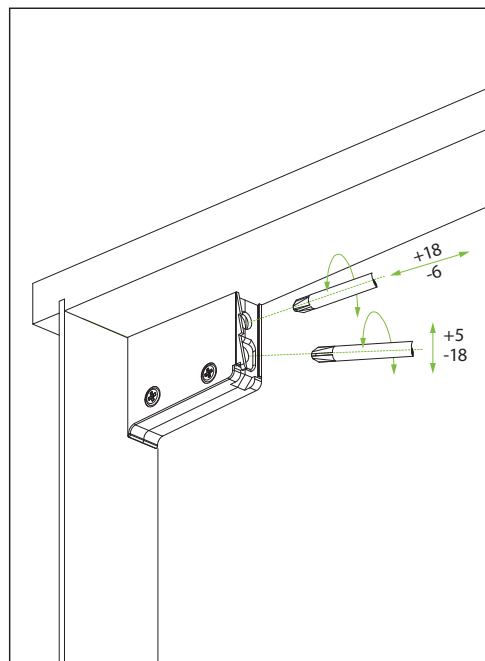

WALL HANGING PLATE

R22002707005CF 41X50mm