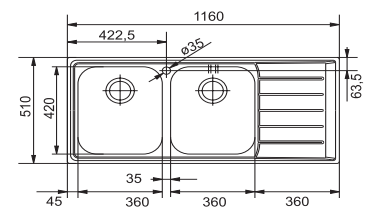

R93100052
MARIS MRG621
 Inset Sink
 Polar White
 1160 x 500 x 200

BOWL DIMENSIONS

Length	Width	Depth
335	425	200

Includes 90mm basket strainer waste fittings with overflow kit

R93101056
HYDROS HDX624
Inset Sink
1160 x 510

BOWL DIMENSIONS

Length	Width	Depth
340	435	180
300	340	160

- Includes:
- 1x Intergrated basket strainer waste fitting with overflow
- 1x Pop up basket strainer waste fitting

R93127003
SINOS SNX221 LHD
Inset/Flushmount/Slimtop Sink
1120 x 5510

BOWL DIMENSIONS

Length	Width	Depth
360	425	175

R93127004
SINOS SNX221 RHD
Inset/Flushmount/Slimtop Sink
1160 x 500

BOWL DIMENSIONS

Length	Width	Depth
360	425	175

- Includes:
- 1x Intergrated basket strainer waste fitting with overflow
- 1x Pop up basket strainer waste fitting

R9310072
NEPTUNE DOUBLE END BOWL
RIGHT HAND DRAINER
1160 x 510
Model: NEX621

R9310073
NEPTUNE DOUBLE END BOWL
LEFT HAND DRAINER
1160 x 510
Model: NEX621

BOWL DIMENSIONS

Length	Width	Depth
360	420	200

- Includes 90mm basket strainer waste fittings with overflow kit