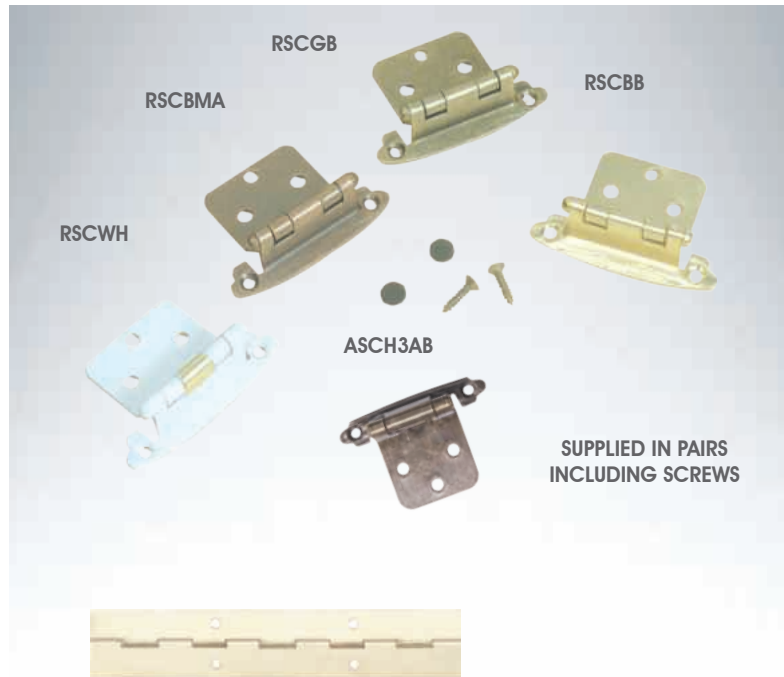

HINGES - OTHER

ECONOMICALLY SOURCED & PRICED RANGE OF HINGES FOR THE KITCHEN & FURNITURE INDUSTRIES

SELF CLOSING HINGES

5 KNUCKLE PER PAIR

- RSCBB Bright Brass
- RSCBMA Antique Copper
- RSCGB Georgian Brass
- RSCCP Chrome
- RSCWH White

3 KNUCKLE PER PAIR

- ASCH3AB Antique Brass
- ASCH3NP Nickel Plated

PIANO HINGE

- APHEB32COILS 32mm Electro Brass
  30m Coils