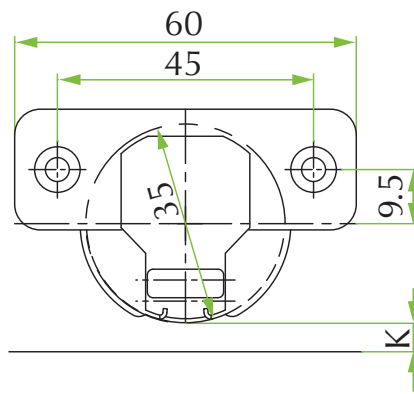

CABX SOFT CLOSING CLIP ON HINGE

WITH INTEGRATED SOFT CLOSING DAMPER AND MOUNTING PLATE

SINGLE FORM		SINGLE FORM	
$H = (14 + A + K) - S$	AFTS6190 110° STRAIGHT OMM ALL METAL HINGE WITH INTEGRATED SOFT CLOSING DAMPER Includes 4 Hole Mounting Plate Tested To 50 000 Cycles	$H = (14 + A + K) - S$	AFTS6195 165° CORNER HINGE ALL METAL WITH INTEGRATED SOFT CLOSING DAMPER Includes 4 hole Mounting Plate Tested To 50 000 Cycles
$H = (6 + A + K) - S$	AFTS6199 110° OFFSET ALL METAL HINGE WITH INTEGRATED SOFT CLOSING DAMPER 9MM Includes 4 Hole Mounting Plate Tested To 50 000 Cycles		AFTST45 45° HINGE ALL METAL WITH INTEGRATED SOFT CLOSING DAMPER Includes 4 hole Mounting Plate Tested To 50 000 Cycles