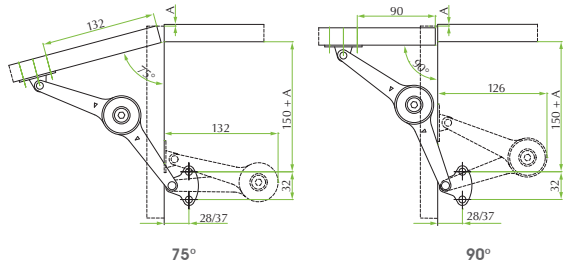

DOWN SOLUTION APPLICATION

UP SOLUTION APPLICATION

UP SOLUTION APPLICATION