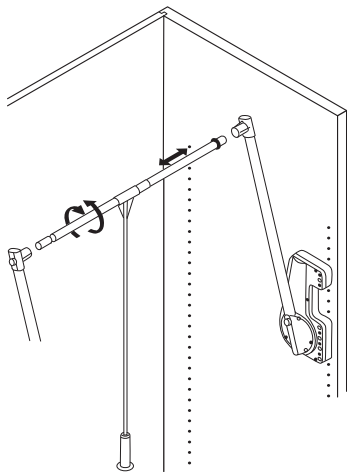

SUPERLIFT

RA151A
WARDROBE CLOTHES LIFT
Superlift
Silver
Load capacity - 20kg