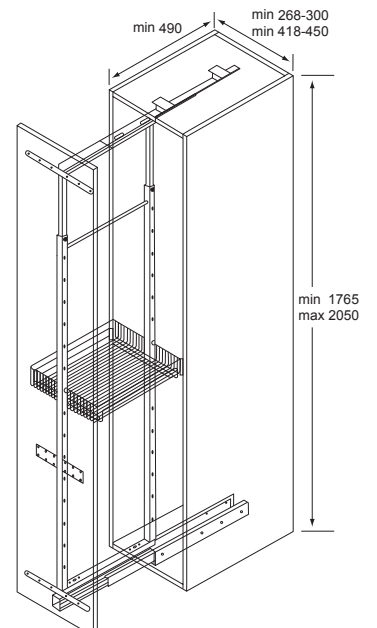

**RTSW41006
PULLOUT DOUBLE PANTRY FOR HINGED DOORS**

530 x 790 x 1850

- Suitable for installation in a 900mm unit
- Unit includes 42 chrome baskets on height adjustable guides
- Height - Fixed
- Hinge recommendation:
  - use 175° hinges only
  - 4 hinges per MDF door

**RTSW11309
300MM PULLOUT PANTRY**
450 X 240 X (1756 - 2050)

**RTSW11339
450MM PULLOUT PANTRY**
500 X 395 X (1765 - 2050)

- Full extension runner
- Height adjustable
- Included: 6 chrome baskets
- Load capacity: 65kg