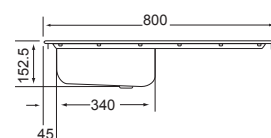

BOWL DIMENSIONS

Length	Width	Depth
345	410	140

Includes a 90mm basket waste strainer

R9820114
CUB 130
UNDERMOUNT SINK
 190 x 310

BOWL DIMENSIONS

Length	Width	Depth
160	280	126

Includes a 90mm basket waste strainer

CONTRACT RANGE

R9311652
DOUBLE END BOWL
 1160 x 460
 Model: PLN621

R9302021
 Includes 38mm PVC waste and plug fittings

BOWL DIMENSIONS

Length	Width	Depth
340	370	140

R9310332
SINGLE END BOWL
 800 x 460
 Model: PLN611

R9302021
 Includes a 38mm PVC waste and plug fitting

BOWL DIMENSIONS

Length	Width	Depth
340	370	140

SIT ON SINKS

R9313852
TRENDL DCB SINK
 1800 S 535

R9302021
 Order 38mm PVC waste and plug fittings separately