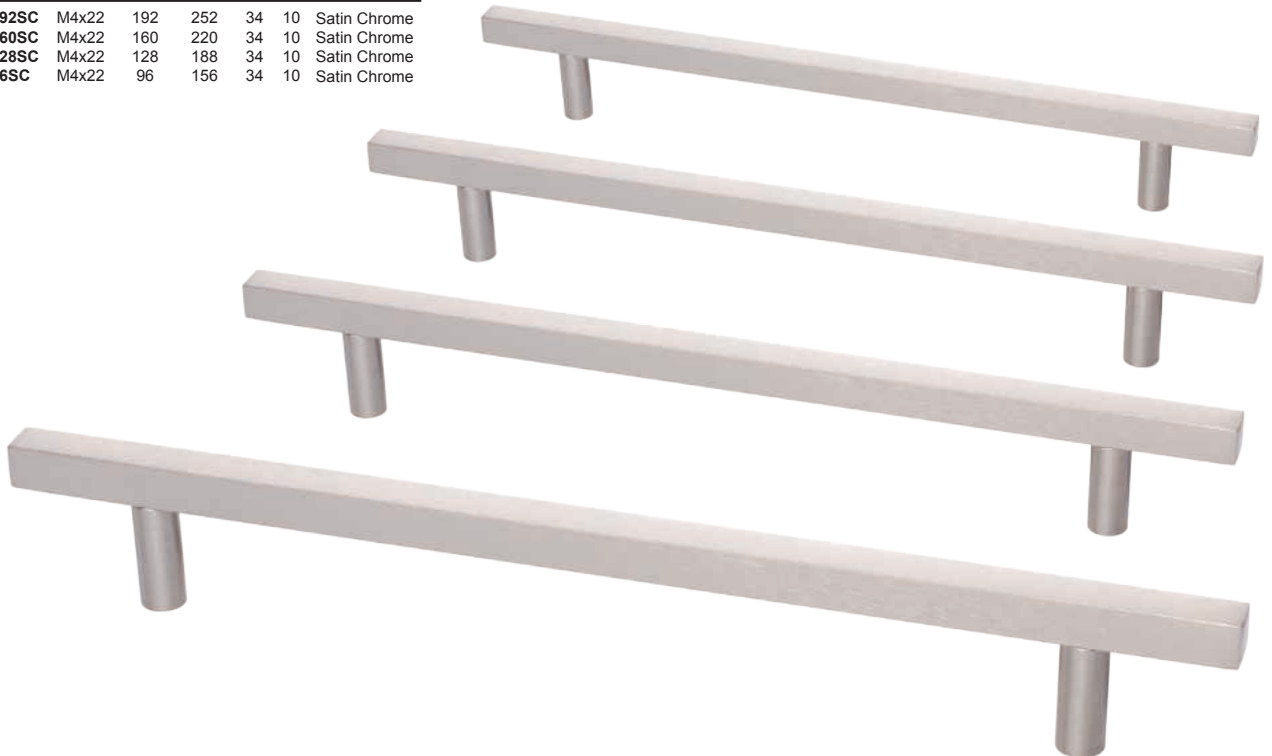

STEEL ROD HANDLE

Code							Finish
RTSLIXS5192SC	M4x22	192	252	34	10	10	Satin Chrome
RTSLIXS5160SC	M4x22	160	220	34	10	10	Satin Chrome
RTSLIXS5128SC	M4x22	128	188	34	10	10	Satin Chrome
RTSLIXS596SC	M4x22	96	156	34	10	10	Satin Chrome