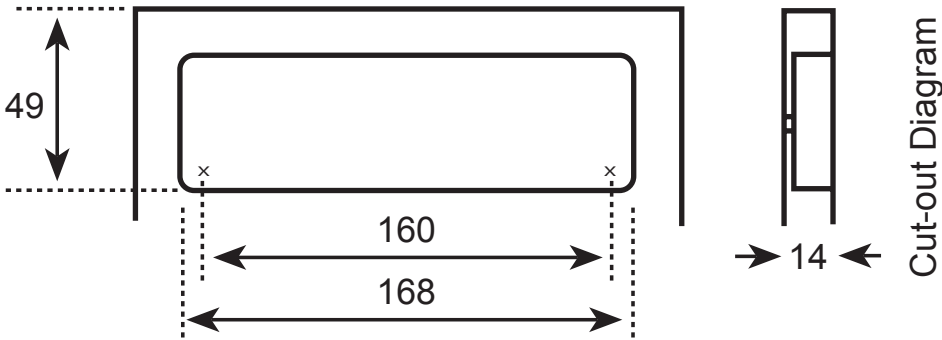

D HANDLE

Code							Finish
RTS2127MC	M4x22	160	170	30	10		Matt Chrome
RTS2129MC	M4x22	96	106	30	10		Black Nickel
RTS2129BN	M4x22	96	106	30	10		Matt Chrome