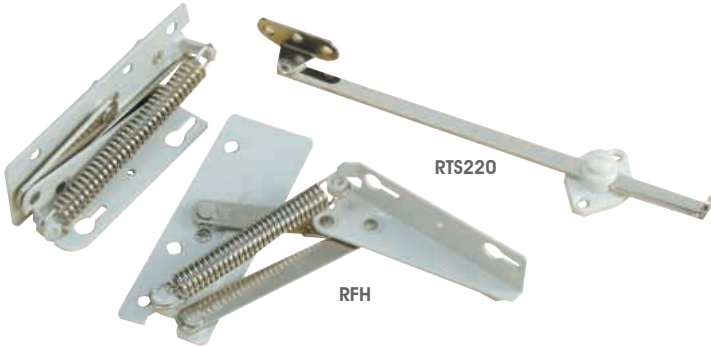

RTS220 FLAP DOOR SLIDE - White
RCTC WORKTOP CONNECTOR - 150mm
RFH SPRUNG FLAP HINGE - White