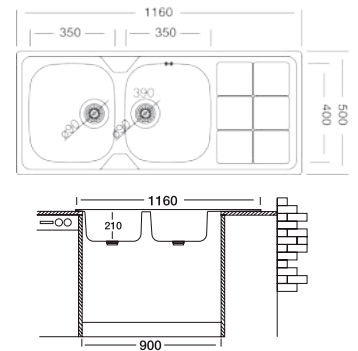

BOWL DIMENSIONS

Length	Width	Depth	Thickness
350	400	210	0.8

Includes 90mm basket waste strainers

RKREX333
X-TREND DOUBLE BOWL
POLISHED FINISH
1160 X 500