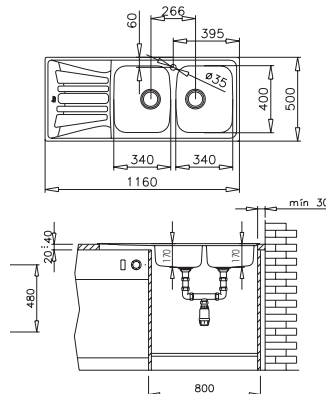

Length	Width	Depth	Thickness
400	350	180	0.6

Includes a 90mm basket waste strainer

RKREX002
UNDERMOUNT 002
POLISHED FINISH
 340 X 410
BOWL DIMENSIONS

Length	Width	Depth	Thickness
340	410	190	0.8

Includes a 90mm basket waste strainer

R8924011
BASICO DOUBLE END BOWL
POLISHED FINISH
 1160 x 500

BOWL DIMENSIONS

Length	Width	Depth
340	400	170

Includes 90mm basket waste strainers & plumbing kit

R898453
BE780 DOUBLE BOWL
UNDERMOUNT SINK
 779 x 464