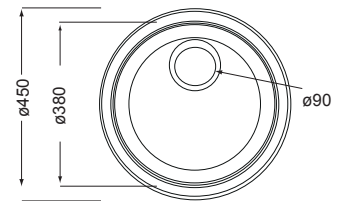

BOWL DIMENSIONS

Length	Width	Depth
343	410	166

Includes a 90mm basket waste strainer

R9820002
QUINLINE DOUBLE END BOWL
 970 x 500
 Model: QLX670

BOWL DIMENSIONS

Length	Width	Depth
343	410	157
160	280	139

Includes 90mm basket waste strainers

Ø 485
Bowl Depth: 161
Model: RDX610-48

BOWL DIMENSIONS

Out Ø	In Ø	Depth
485	380	161

Includes a 90mm basket waste
strainer

Tap not
Included

R9820054
**RONDO PREPARATION BOWL WITH TAP HOLE
AND OVERFLOW**

Ø 485
Bowl Depth: 161
Model: RDX610-48

BOWL DIMENSIONS

Out Ø	In Ø	Depth
485	380	161

Includes a 90mm basket waste
strainer

R9820058
RONDO PREPARATION BOWL, NO OVERFLOW

Ø 450
Bowl Depth: 161
Model: RDX610-45

BOWL DIMENSIONS

Out Ø	In Ø	Depth
450	380	161

Includes a 90mm basket waste
strainer

R9820064
RONDO PREPARATION BOWL

Ø 340
Bowl Depth: 139
Model: RDX610-34

BOWL DIMENSIONS

Out Ø	In Ø	Depth
340	300	139

Includes a 38mm PVC waste
& plug

R9310250
RONDO PREPARATION BOWL