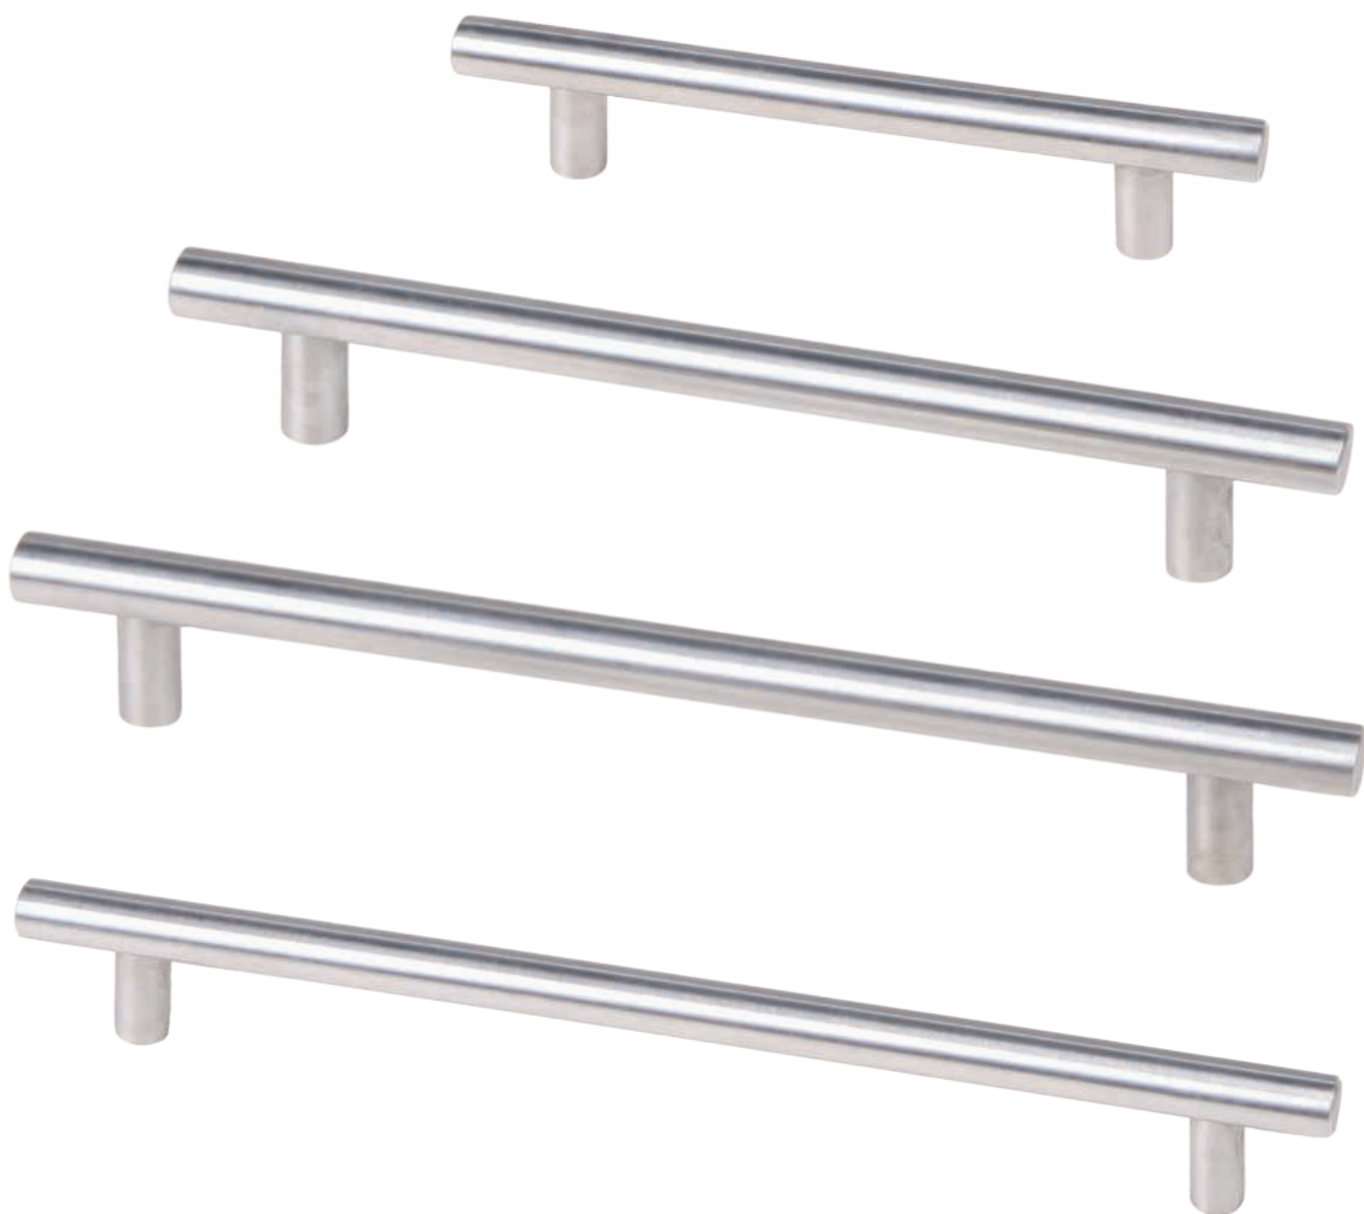

HOLLOW STAINLESS STEEL BAR HANDLE

Code						Finish
CTSH305128SS	M4x22	128	167	35	12	Satin Chrome
CTSH305160SS	M4x22	160	199	35	12	Satin Chrome
CTSH305192SS	M4x22	192	231	35	12	Satin Chrome
CTSH305288SS	M4x22	288	327	35	12	Satin Chrome
CTSH305352SS	M4x22	352	391	35	12	Satin Chrome
CTSH305384SS	M4x22	384	423	35	12	Satin Chrome
CTSH305448SS	M4x22	448	487	35	12	Satin Chrome
CTSH305480SS	M4x22	480	519	35	12	Satin Chrome
CTSH30596SS	M4x22	96	135	35	12	Satin Chrome

Grade 304 stainless steel

SOLID STAINLESS STEEL BAR HANDLE

Code						Finish
RTS2644	M4x22	12	10	96	136	Stainless Steel
RTS2646	M4x22	12	10	128	168	Stainless Steel
RTS2648	M4x22	12	10	160	200	Stainless Steel
RTS2650	M4x22	12	10	192	232	Stainless Steel
RTS2652	M4x22	12	10	288	328	Stainless Steel

Grade 302 stainless steel