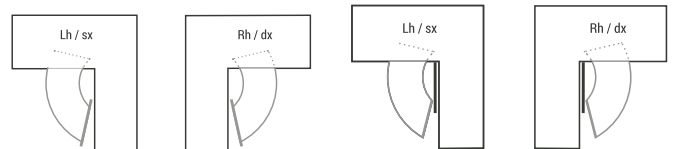

CABINET WITH VERTICAL WOODEN CROSS

CABINET WITHOUT VERTICAL WOODEN CROSS

ALTO

ALTO PULLOUT PANTRY for 300mm or 450mm unit

- Equipped with - heavy duty full extension slide
 - SLOWMOTION damping
 - anti-whip technology on the top slide
 - easily adjustable shelves
 - anti-slip surface
 - shelves which are fully accessible from both sides
- Load capacity 100kg
- Available in CristalLine
 - Hi-Line Unit = 6 shelves (H = 1910 - 2310)