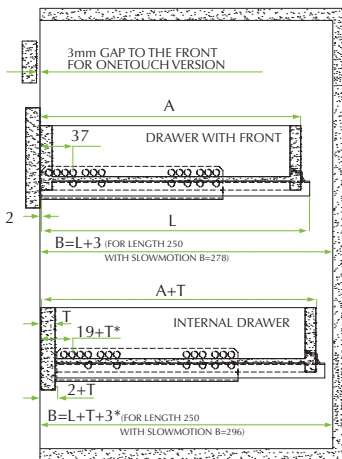

**DRAWER RUNNER UNDERMOUNT
 PUSH TO OPEN - FGV**
 R54N650H745P0000 450mm
 R54N650H750P0000 500mm

Drawer mounting & dimensions

SLOWMOTION ZETA ANYWAY SOFT CLOSE MECHANISM RETROFIT

Universal solution suitable for all Uniset Drawers and Standard Drawer Runners. The unit is symmetrical and reversible with an anti-lift system.