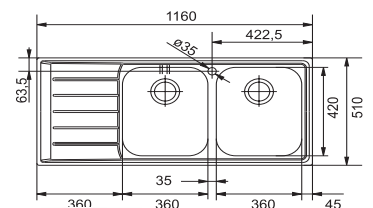

R93100052
MARIS MRG621
 Inset Sink
 Polar White
 1160 x 500 x 200

BOWL DIMENSIONS

Length	Width	Depth
335	425	200

Includes 90mm basket strainer waste fittings with overflow kit

R93101056
HYDROS HDX624
Inset Sink
1160 x 510

BOWL DIMENSIONS

Length	Width	Depth
340	435	180
300	340	160

- Includes:
- 1x Intergrated basket strainer waste fitting with overflow
- 1x Pop up basket strainer waste fitting

R93127003
SINOS SNX221 LHD
Inset/Flushmount/Slimtop Sink
1120 x 5510

BOWL DIMENSIONS

Length	Width	Depth
360	425	175

R93127004
SINOS SNX221 RHD
Inset/Flushmount/Slimtop Sink
1160 x 500

BOWL DIMENSIONS

Length	Width	Depth
360	425	175

- Includes:
- 1x Intergrated basket strainer waste fitting with overflow
- 1x Pop up basket strainer waste fitting

R9310072
NEPTUNE DOUBLE END BOWL
RIGHT HAND DRAINER
1160 x 510
Model: NEX621

R9310073
NEPTUNE DOUBLE END BOWL
LEFT HAND DRAINER
1160 x 510
Model: NEX621

BOWL DIMENSIONS

Length	Width	Depth
360	420	200

- Includes 90mm basket strainer waste fittings with overflow kit