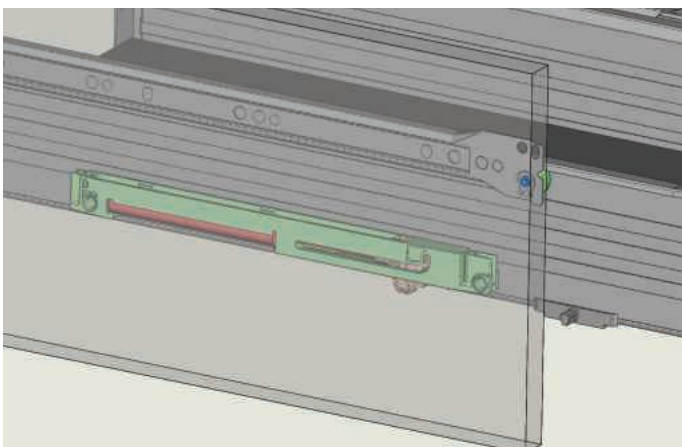

ZETA BRACKET FOR UNISET/METABOX RUNNERS

RF59072D01Z000020

FGV UNISET DRAWER APPLICATION