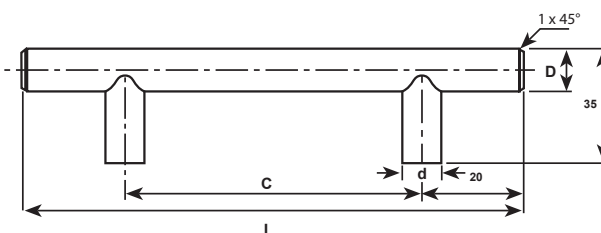

HOLLOW STAINLESS STEEL BAR HANDLE

Code						Finish
CTSH305128SS	M4x22	128	167	35	12	Satin Chrome
CTSH305160SS	M4x22	160	199	35	12	Satin Chrome
CTSH305192SS	M4x22	192	231	35	12	Satin Chrome
CTSH305288SS	M4x22	288	327	35	12	Satin Chrome
CTSH305352SS	M4x22	352	391	35	12	Satin Chrome
CTSH305384SS	M4x22	384	423	35	12	Satin Chrome
CTSH305448SS	M4x22	448	487	35	12	Satin Chrome
CTSH305480SS	M4x22	480	519	35	12	Satin Chrome
CTSH30596SS	M4x22	96	135	35	12	Satin Chrome

Grade 304 stainless steel

SOLID STAINLESS STEEL BAR HANDLE

Code						Finish
RTS2644	M4x22	12	10	96	136	Stainless Steel
RTS2646	M4x22	12	10	128	168	Stainless Steel
RTS2648	M4x22	12	10	160	200	Stainless Steel
RTS2650	M4x22	12	10	192	232	Stainless Steel
RTS2652	M4x22	12	10	288	328	Stainless Steel

Grade 302 stainless steel