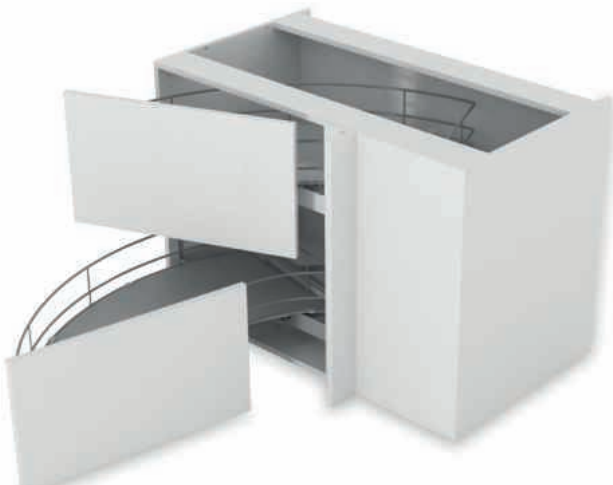

CABINET WITH VERTICAL WOODEN CROSS

CABINET WITHOUT VERTICAL WOODEN CROSS

ALTO

ALTO PULLOUT PANTRY for 300mm or 450mm unit

- Equipped with - heavy duty full extension slide
 - SLOWMOTION damping
 - anti-whip technology on the top slide
 - easily adjustable shelves
 - anti-slip surface
 - shelves which are fully accessible from both sides
- Load capacity 100kg
- Available in CristalLine
 - Hi-Line Unit = 6 shelves (H = 1910 - 2310)