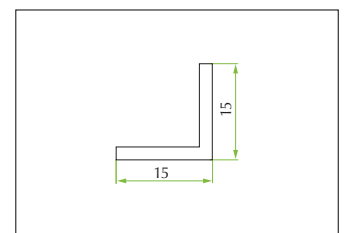

TECHNICAL SPECIFICATIONS:

- Sliding system for folding hinged doors
- Max door width of 1000mm (500+500), max door thickness of 25mm
- Mechanism max load capacity of 50kg
- Door weight applied to the upper bar
- Application also without lower truck and lower bar