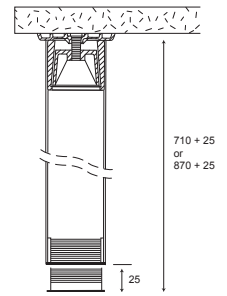

60mm Table Legs

CODE	DESCRIPTION	COLOUR
RG127710BL	710 X 60MM WORKTOP LEG	MATT BLACK
RG127710CH	710 X 60MM WORKTOP LEG	BRIGHT CHROME
RG127710SC	710 X 60MM WORKTOP LEG	SATIN CHROME
RG127870BL	870 X 60MM WORKTOP LEG	MATT BLACK
RG127870CH	870 X 60MM WORKTOP LEG	BRIGHT CHROME
RG127870SC	870 X 60MM WORKTOP LEG	SATIN CHROME

Adjustable foot extends
to a maximum height of 25mm

80mm Table Legs

CODE	DESCRIPTION	COLOUR
RG130710BL	710 X 80MM WORKTOP LEG	MATT BLACK
RG130710CH	710 X 80MM WORKTOP LEG	BRIGHT CHROME
RG130710SC	710 X 80MM WORKTOP LEG	SATIN CHROME
RG130870BL	870 X 80MM WORKTOP LEG	MATT BLACK
RG130870CH	870 X 80MM WORKTOP LEG	BRIGHT CHROME
RG130870SC	870 X 80MM WORKTOP LEG	SATIN CHROME
RG1301100SC	1100X80MM WORKTOP LEG	SATIN CHROME