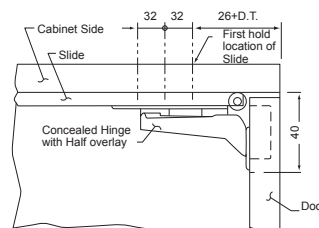

RHD500
500MM HIDE-AWAY DOOR SYSTEM
Maximum slide-in depth 394mm
Includes hinges
Maximum door weight 5.5kg
Maximum door height 700mm
Door thickness 16 to 20mm