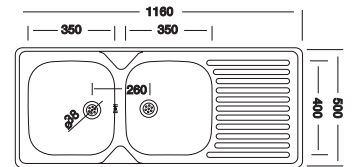

BOWL DIMENSIONS

Length	Width	Depth	Thickness
350	400	140	0.5

Includes 38mm waste fittings

CONTRACT SINKS

R89N301
LIVINOX SINGLE BOWL
SATIN FINISH
780 X 435

BOWL DIMENSIONS

Length	Width	Depth	Thickness
377	342	155	0.5