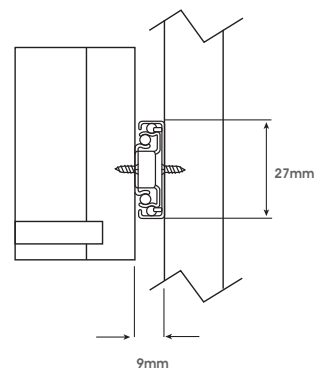

**BALL BEARING DRAWER RUNNER
27MM GALVANISED**

CBB27300GAL	(27mm) - 300MM
CBB27350GAL	(27mm) - 350MM
CBB27400GAL	(27mm) - 400MM
CBB27450GAL	(27mm) - 450MM
CBB27500GAL	(27mm) - 500MM

- Self Closing
- Dynamic load: 25kg
- Side fixing
- Tested to 30,000 cycles

**BALL BEARING DRAWER RUNNER
35MM GALVANISED**

CBB35250GAL	(35mm) - 250MM
CBB35300GAL	(35mm) - 300MM
CBB35350GAL	(35mm) - 350MM
CBB35400GAL	(35mm) - 400MM
CBB35450GAL	(35mm) - 450MM
CBB35500GAL	(35mm) - 500MM

- Self Closing
- Dynamic load: 30kg
- Side fixing
- Tested to 30,000 cycles

**BALL BEARING DRAWER RUNNER 45MM
GALVANISED**

ABB250GAL	250mm
ABB300GAL	300mm
ABB350GAL	350mm
ABB400GAL	400mm
ABB450GAL	450mm
ABB500GAL	500mm
ABB550GAL	550mm
ABB600GAL	600mm

- Self Closing
- Dynamic load: 35kg
- Side fixing
- Tested to 50,000 cycles