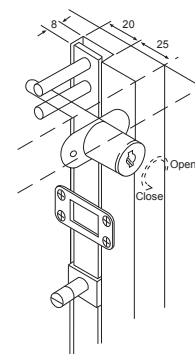

RVLC1859NP - Nickel
19 x 22mm
CENTRAL LOCKING SYSTEM
FRONT MOUNT
1200mm

RVLC1736NP - Nickel
19 X 22MM MORTICE LOCK

RVLC1737BR - Brass
RVLC1737NP - Nickel
DRAWER LOCK
19 x 22mm

RVLC1815NP
PUSH LOCK- NICKEL PLATED
19 x 22mm