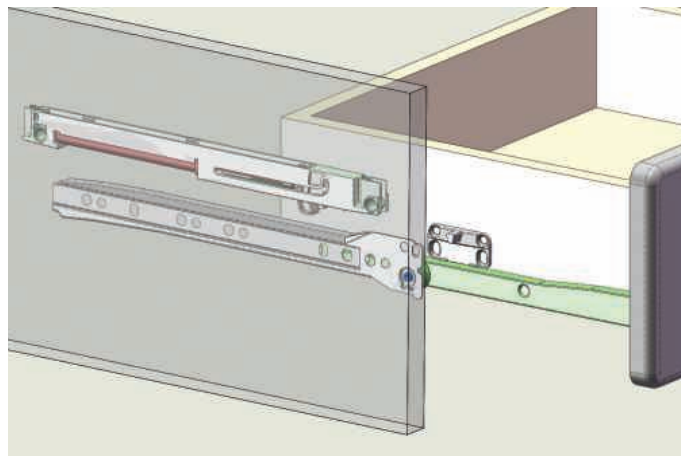

STANDARD FGV DRAWER RUNNER APPLICATION