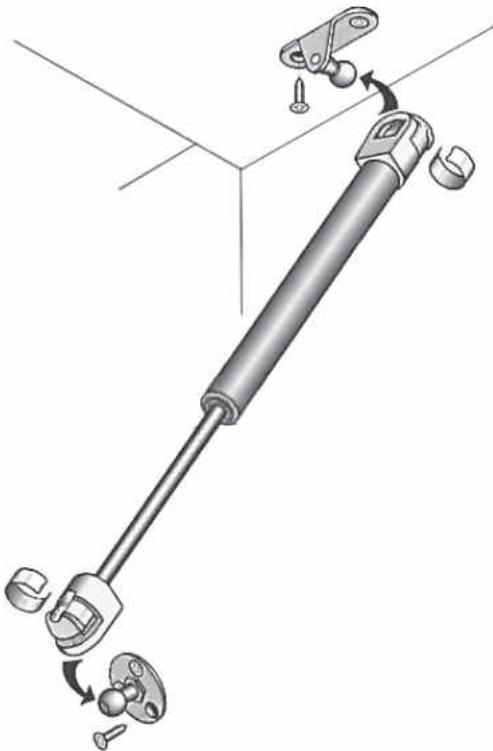

Angle(A)	C	D	X
80 degrees	248	81	25
90 degrees	233	73	25
100 degrees	221	66	25