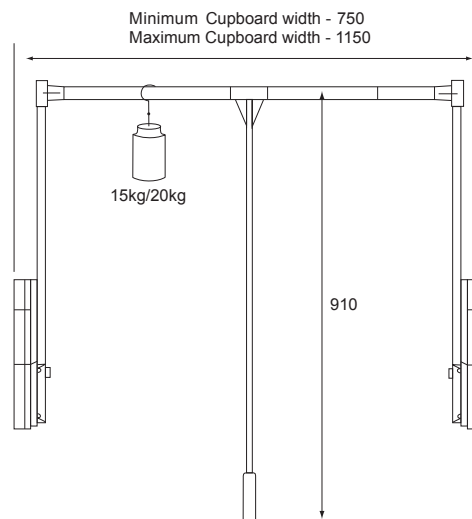

SUPERLIFT

UPRIGHT REGULATING DEVICE

STRENGTH REGULATING DEVICE