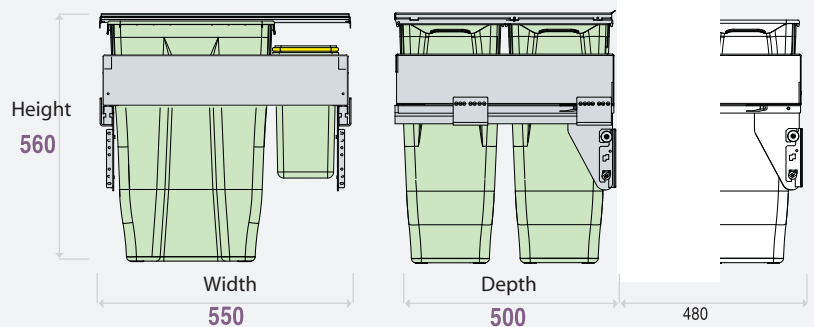

R6580

SOFT CLOSE ROMAGNA RECYCLING BIN + BIO WASTE BIN

85L - 600mm UNIT

This waste bin unit has five separate bins for recycling; the two larger bins have a capacity of 35 litres each and the two smaller bins have a capacity of 7,5 litres each. The fifth bin is the bio-waste bin which has a 5L capacity and fits into one of the larger bins.

- Suitable for fitting to doors that are 16-20mm thick.
- Bin slides out leaving the lid inside the cupboard.
- The steel lid is suitable for storage of small items such as sponges and gloves.
- The bin is encased in a metal frame for fitting to the door and sides of the unit.
- The bin pulls out on two full extension soft closing runners.
- Metal frame for fitting to the door and sides of the unit.

R6588

SOFT CLOSE ROMAGNA RECYCLING BIN + BIO WASTE BIN

70L - 450mm UNIT

This waste bin unit has three separate bins for recycling; the two larger bins have a capacity of 35 litres each and are used for the separation of glass and plastic. The third, smaller bin is a practical bio-waste bin which has a translucent hermetic lid and bag holder system and a 5 litre capacity and fits perfectly into either of the other bins. Due to its design, it can also be hooked to the kitchen door or handle. This bin is also easy to clean and dishwasher proof.

- Suitable for fitting to doors that are 16-20mm thick.
- Bin slides out leaving the lid inside the cupboard.
- The steel lid is suitable for storage of small items such as sponges and gloves.
- The bin is encased in a metal frame for fitting to the door and sides of the unit.
- The bin pulls out on two full extension soft closing runners.
- Metal frame for fitting to the door and sides of the unit.