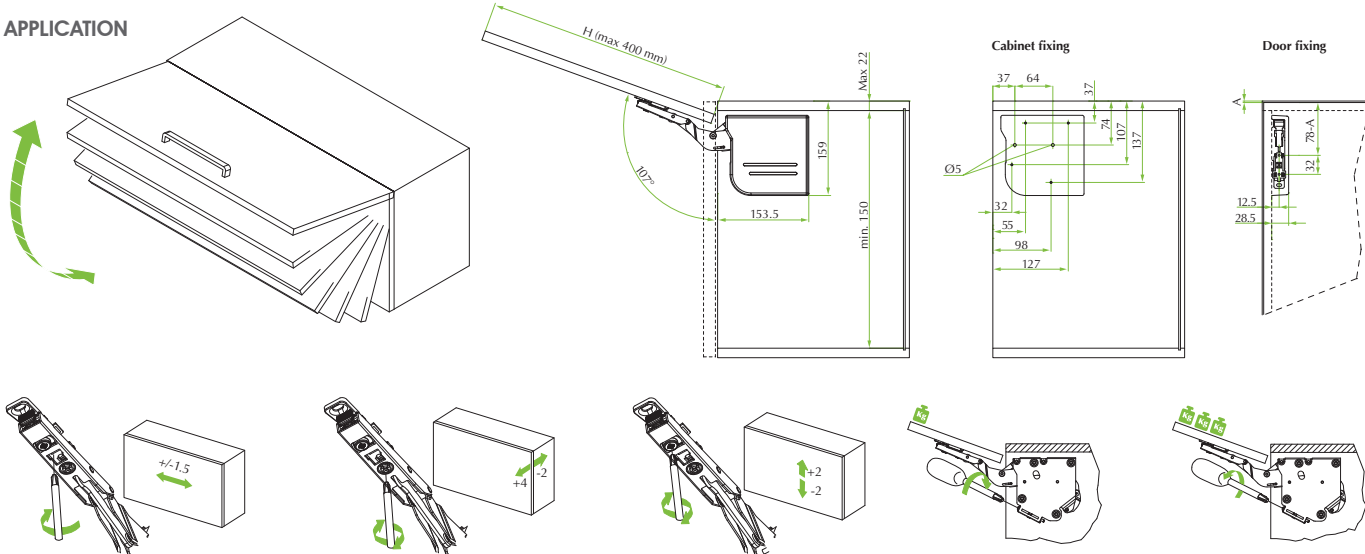

APPLICATION