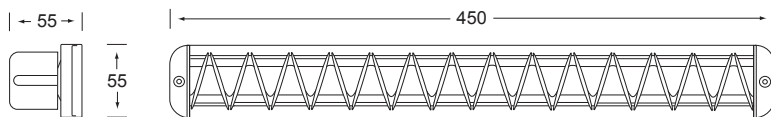

FIXED TIE AND BELT RACK