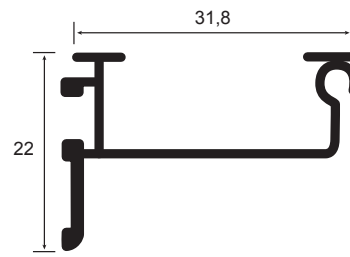

RRE225247
ALUMINIUM HANDLE GRIP SECTION
3 metre lengths