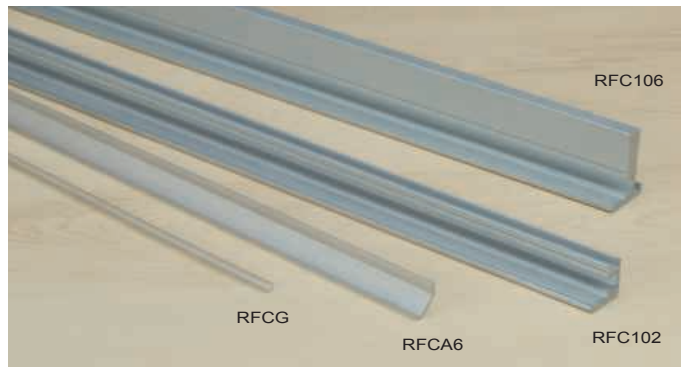

RFCA6
COVER STRIP
3 metre lengths
Neutral colour