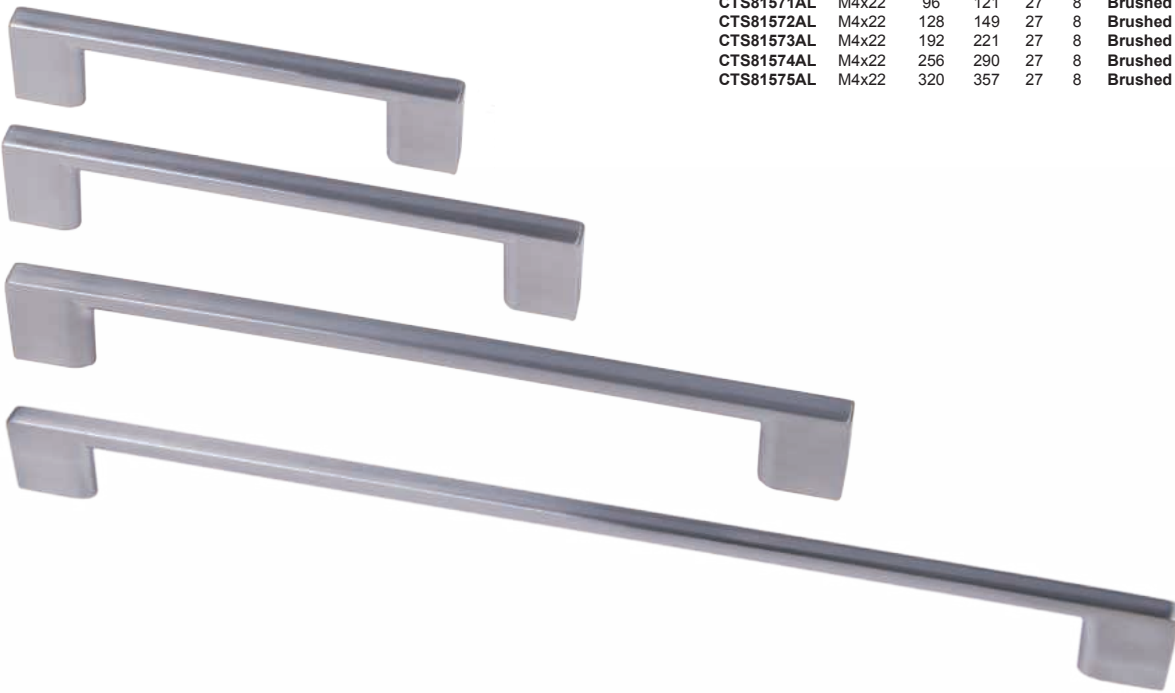

NEPTUNE HANDLE ALUMINIUM -
BRUSHED NICKEL FINISH

Code						Finish
CTS81571AL	M4x22	96	121	27	8	Brushed Nickel
CTS81572AL	M4x22	128	149	27	8	Brushed Nickel
CTS81573AL	M4x22	192	221	27	8	Brushed Nickel
CTS81574AL	M4x22	256	290	27	8	Brushed Nickel
CTS81575AL	M4x22	320	357	27	8	Brushed Nickel

NEPTUNE HANDLE - MATT BLACK

Code						Finish
RTS81572MB	M4x22	128	149	27	8	Matt Black
RTS81573MB	M4x22	192	221	27	8	Matt Black
RTS81574MB	M4x22	256	290	27	8	Matt Black
RTS81575MB	M4x22	320	357	27	8	Matt Black