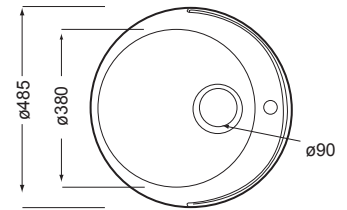

BOWL DIMENSIONS

Length	Width	Depth
343	410	166

Includes a 90mm basket waste strainer

R9820002
QUINLINE DOUBLE END BOWL
 970 x 500
 Model: QLX670

BOWL DIMENSIONS

Length	Width	Depth
343	410	157
160	280	139

Includes 90mm basket waste strainers

Ø 485
Bowl Depth: 161
Model: RDX610-48

BOWL DIMENSIONS

Out Ø	In Ø	Depth
485	380	161

Includes a 90mm basket waste
strainer

Tap not
Included

R9820054
**RONDO PREPARATION BOWL WITH TAP HOLE
AND OVERFLOW**

Ø 485
Bowl Depth: 161
Model: RDX610-48

BOWL DIMENSIONS

Out Ø	In Ø	Depth
485	380	161

Includes a 90mm basket waste
strainer

R9820058
RONDO PREPARATION BOWL, NO OVERFLOW

Ø 450
Bowl Depth: 161
Model: RDX610-45

BOWL DIMENSIONS

Out Ø	In Ø	Depth
450	380	161