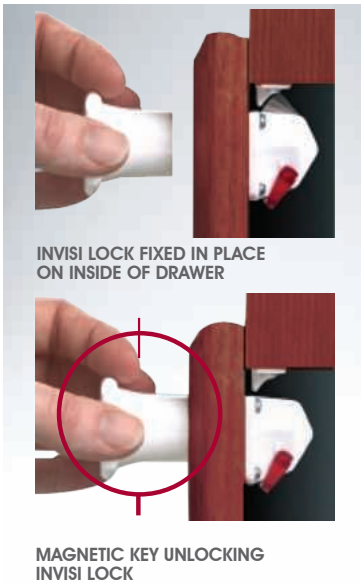

AHPSZN	HANGING PLATE SQUARE
Zinc	
RM41C	SUSPENSION PLATE TRIANGULAR
Zinc	

THE INVISI LOCK

RCF153 - Lock
RCF152 - Key

- The most unique magnetic locking system on the market today.
- The ultra secure lock is fixed to the inside of a door and is totally invisible from the outside.
- Invisi Lock locks automatically when the door is closed, and unlocks using a unique and patented magnetic "key".
- The Invisi Lock can be used throughout the home, from kitchens and bathrooms to sheds, garages and offices.
- The Invisi Lock operates through glass, wood, ceramic tiles, laminates and non-ferrous metals.
- Suitable for doors from 12mm to 38mm.