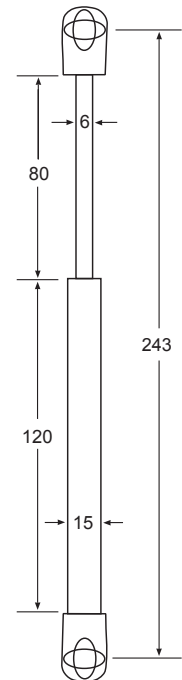

Angle(A)	C	D	X
80 degrees	248	81	25
90 degrees	233	73	25
100 degrees	221	66	25