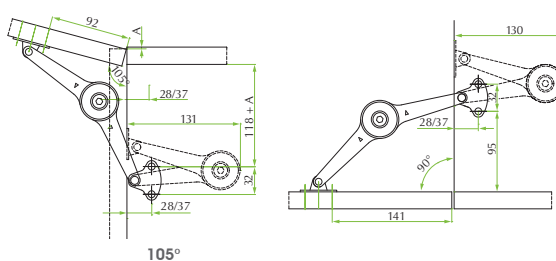

DOWN SOLUTION APPLICATION