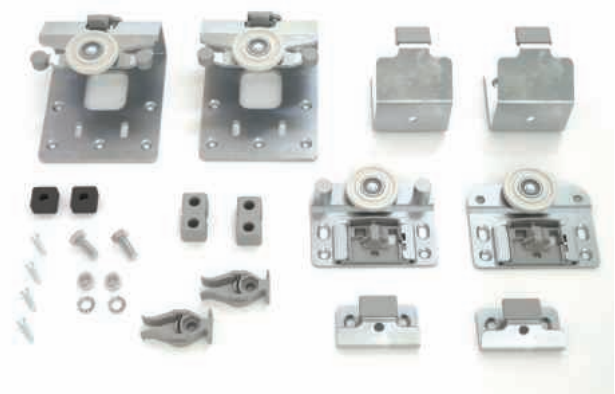

3 DOOR KIT

RF590DM307000R000
DOMINO SLIDING DOOR KIT
3 Door
Thickness = 16-21mm

KIT CONTAINS:

- 2 top ball bearing rollers for external door (central)
- 4 top ball bearing rollers for internal door, equipped with SLOWMOTION activator
- 2 bottom gliders for external door
- 4 bottom gliders for internal doors
- 2 lateral door stops for application without SLOWMOTION
- 2 lateral door stops for SLOWMOTION solution
- 1 central door stop for application without SLOWMOTION
- 2 stabiliser blocks to straighten the top profile
- 2 bottom stops
- 2 sets of plastic brackets for SLOWMOTION fixing
- Fittings and SLOWMOTION'S fixing screws
- Assembly instruction

2 DOOR KIT

RF590DM207000R000
DOMINO SLIDING DOOR KIT
2 Door
Thickness = 16-21mm

KIT CONTAINS:

- 2 top ball bearing rollers for external door, one of which is equipped with SLOWMOTION activator
- 2 top ball bearing rollers for internal door, equipped with SLOWMOTION activator
- 2 bottom gliders for external door
- 2 bottom gliders for internal door
- 2 lateral door stops for application without SLOWMOTION
- 2 lateral door stops for SLOWMOTION solution
- 2 stabiliser blocs to straighten the top profile
- 2 bottom stops
- 2 sets of plastic brackets for SLOWMOTION fixing
- Fittings and SLOWMOTION'S fixing screws
- Assembly instruction