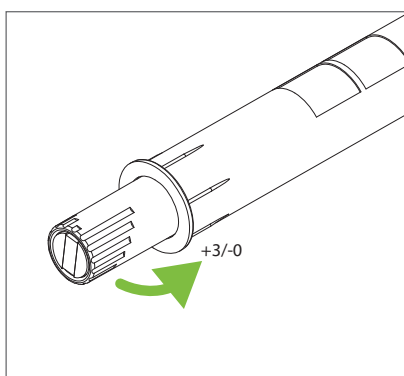

Adjustment