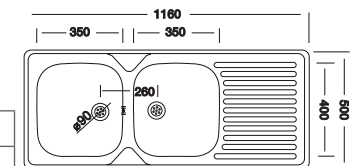

BOWL DIMENSIONS

Length	Width	Depth	Thickness
350	400	140	0.5

Includes 38mm waste fittings

CONTRACT SINKS

R89N301
LIVINOX SINGLE BOWL
SATIN FINISH
780 X 435

BOWL DIMENSIONS

Length	Width	Depth	Thickness
377	342	155	0.5

Includes a 38mm waste fitting

RKREC138
LIVINOX DOUBLE DEEP BOWL
SATIN FINISH
1160 X 500

BOWL DIMENSIONS

Length	Width	Depth	Thickness
350	400	155	0.6

Includes 90mm basket waste strainers

BIANCA RANGE

RKREX335
BIANCA DOUBLE BOWL
POLISHED FINISH
1200 X 500

BOWL DIMENSIONS

Length	Width	Depth	Thickness
350	400	160	0.7

Includes 90mm basket waste strainers

RKREC152
BIANCA SINGLE END BOWL
SATIN FINISH
830 X 480

BOWL DIMENSIONS

Length	Width	Depth	Thickness
360	390	165	0.6