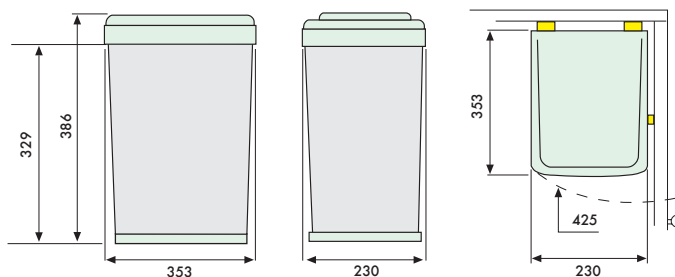

ACRYLIC DOME KNOB

Code				Finish
RTSPP66130CLR	M4x20	29	29	Clear

ACRYLIC OCTI KNOB

Code				Finish
RTSPP66135CLR	M4x22	35	27	Clear

R6200
GRADE 430
STAINLESS STEEL DOOR BIN
 20 Litre

Suitable for installation in a 500mm unit with a hinged door.
 Left or right assembly.
 The lid is opened by means of an automatic mechanism.
 The plastic materials are shock-resistant and durable.
AN ASSEMBLY TEMPLATE IS PROVIDED WITH EACH UNIT.