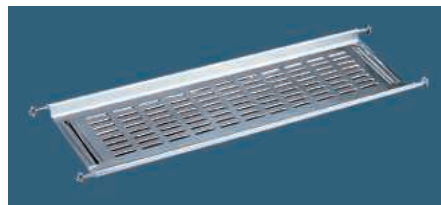

GLASS RACK
Load capacity - 12Kg - 600mm unit
- 18Kg - 900mm unit