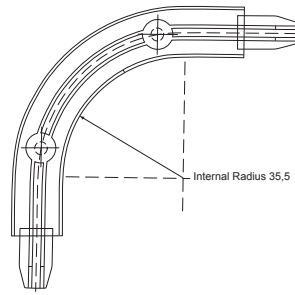

RRE225247
ALUMINIUM HANDLE GRIP SECTION
3 metre lengths