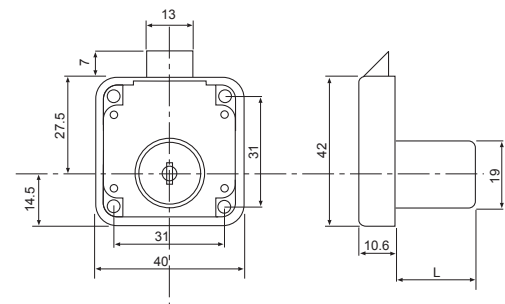

RVLC5109NP
SLAM LOCK - NICKEL PLATED
19 X 22mm