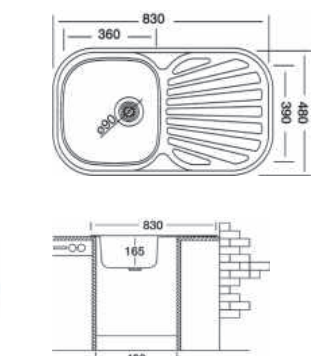

BOWL DIMENSIONS

Length	Width	Depth	Thickness
350	400	140	0.5

Includes 38mm waste fittings

CONTRACT SINKS

R89N301
LIVINOX SINGLE BOWL
SATIN FINISH
780 X 435

BOWL DIMENSIONS

Length	Width	Depth	Thickness
377	342	155	0.5

Includes a 38mm waste fitting

RKREC138
LIVINOX DOUBLE DEEP BOWL
SATIN FINISH
1160 X 500

BOWL DIMENSIONS

Length	Width	Depth	Thickness
350	400	155	0.6

Includes 90mm basket waste strainers

BIANCA RANGE

RKREX335
BIANCA DOUBLE BOWL
POLISHED FINISH
1200 X 500

BOWL DIMENSIONS

Length	Width	Depth	Thickness
350	400	160	0.7

Includes 90mm basket waste strainers

RKREC152
BIANCA SINGLE END BOWL
SATIN FINISH
830 X 480

BOWL DIMENSIONS

Length	Width	Depth	Thickness
360	390	165	0.6

Includes a 90mm basket waste strainer

RKREX156
BIANCA 1 1/2 BOWL
POLISHED FINISH
 1000 X 480

BOWL DIMENSIONS

Length	Width	Depth	Thickness
360	390	180	0.8
160	300	130	0.8

Includes 90mm basket waste strainers