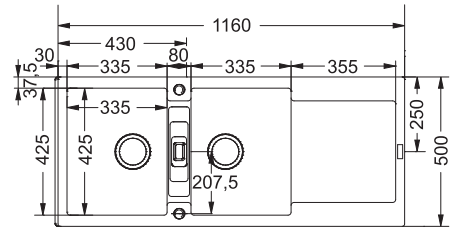

BOWL DIMENSIONS

Length	Width	Depth
742	410	200

Includes a 90mm basket strainer waste fitting with overflow kit

R93140008
MARIS MRG621
Inset Sink
Onyx (Black)
1160 x 500 x 200