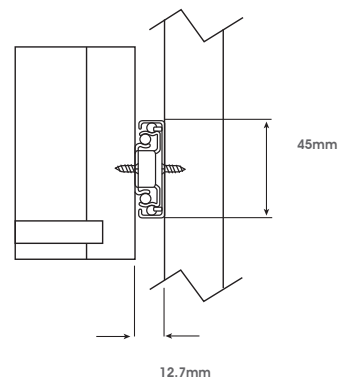

**BALL BEARING DRAWER RUNNER 45MM
GALVANISED**

ABB250GAL	250mm
ABB300GAL	300mm
ABB350GAL	350mm
ABB400GAL	400mm
ABB450GAL	450mm
ABB500GAL	500mm
ABB550GAL	550mm
ABB600GAL	600mm

- Self Closing
- Dynamic load: 35kg
- Side fixing
- Tested to 50,000 cycles