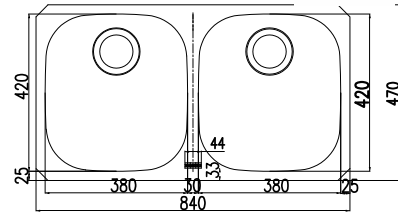

BOWL DIMENSIONS

Length	Width	Depth
380	420	200
380	420	200

Includes 90mm basket strainer waste fittings with overflow kit

830 x 830
Model: STX621

Includes 90mm basket waste strainers

BOWL DIMENSIONS

Length	Width	Depth
400	340	198
340	300	178