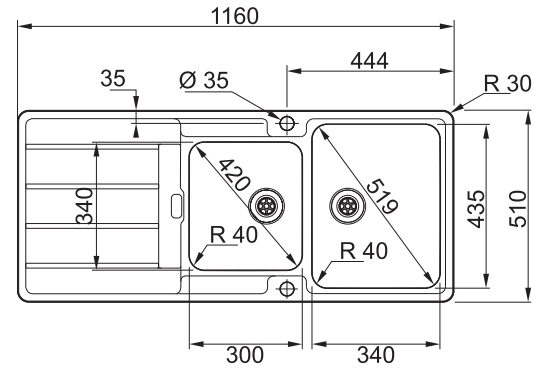

Includes a 90mm basket strainer waste fitting with overflow kit

R93140008
MARIS MRG621
 Inset Sink
 Onyx (Black)
 1160 x 500 x 200

BOWL DIMENSIONS

Length	Width	Depth
335	425	200

Includes 90mm basket strainer waste fittings with overflow kit

R93100052
MARIS MRG621
 Inset Sink
 Polar White
 1160 x 500 x 200

BOWL DIMENSIONS

Length	Width	Depth
335	425	200

Includes 90mm basket strainer waste fittings with overflow kit

R93101056
HYDROS HDX624
Inset Sink
1160 x 510

BOWL DIMENSIONS

Length	Width	Depth
340	435	180
300	340	160

- Includes:
- 1x Intergrated basket strainer waste fitting with overflow
- 1x Pop up basket strainer waste fitting

R93127003
SINOS SNX221 LHD
Inset/Flushmount/Slimtop Sink
1120 x 5510

BOWL DIMENSIONS

Length	Width	Depth
360	425	175

R93127004
SINOS SNX221 RHD
Inset/Flushmount/Slimtop Sink
1160 x 500

BOWL DIMENSIONS

Length	Width	Depth
360	425	175

- Includes:
- 1x Intergrated basket strainer waste fitting with overflow
- 1x Pop up basket strainer waste fitting