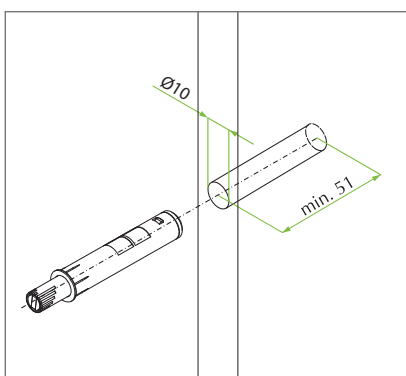

Installation without mounting bracket