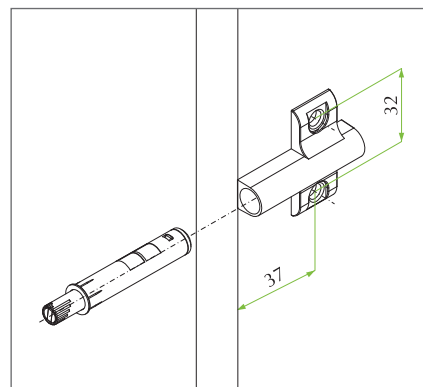

PUSH TO OPEN HINGES & MECHANISMS

R594200P610F00

PUSH TO OPEN DEVICE WITH MAGNET + ADHESIVE PLATE

RFG590337

FGV ANTI-SLAM & PUSH TOP OPEN MOUNTING BRACKET

IDEAL ASSEMBLY:

The One Touch device for door without handles has to be mounted in the corresponding area of the handle.

PUSH TO OPEN HINGES	FIXING TYPE	TECHNICAL DRAWING	OPENING ANGLE
R51MS15P50000000 0mm 110 Deg - Screw Fixing			
R51MS15P50800000 8mm 110 Deg - Screw Fixing			

Steel Cruciform Base Plate without screws

HEIGHT	CODE
H = 0	R520201M500100
H = 2	R520201M502100
H = 4	R520201M504100