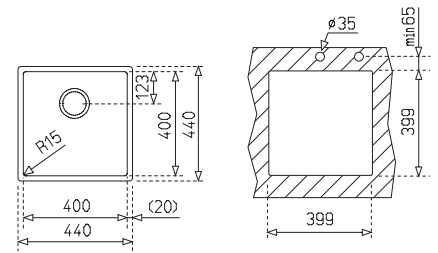

Includes a 90mm basket waste strainer

BOWL DIMENSIONS

Length	Width	Depth
340	400	184