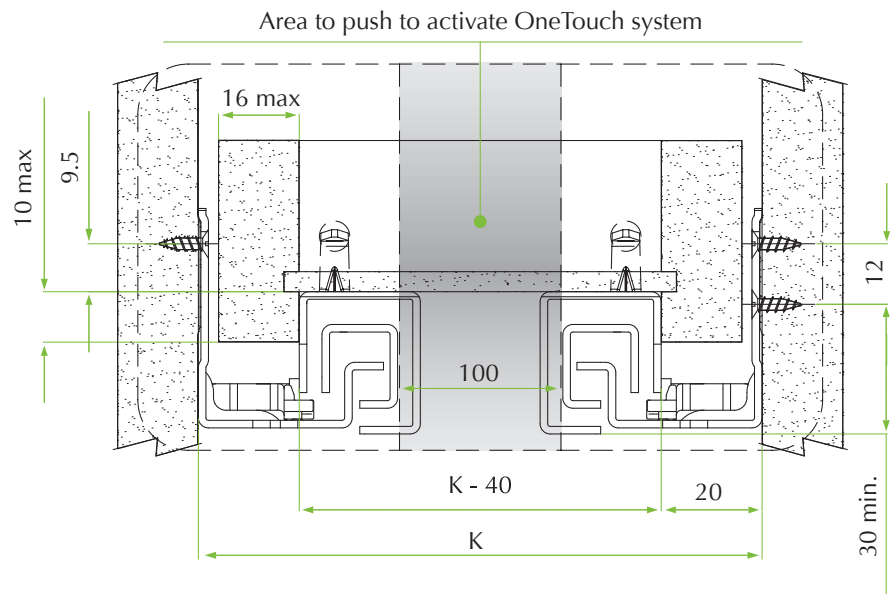

**DRAWER RUNNER UNDERMOUNT
 PUSH TO OPEN - FGV**
 R54N650H745P0000 450mm
 R54N650H750P0000 500mm

Drawer mounting & dimensions

SLOWMOTION ZETA ANYWAY SOFT CLOSE MECHANISM RETROFIT

Universal solution suitable for all Uniset Drawers and Standard Drawer Runners. The unit is symmetrical and reversible with an anti-lift system.