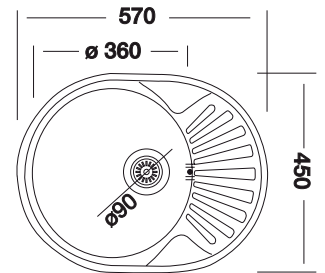

RONDO RANGE

RKREX146
RONDO PREP WITH TAP LANDING
POLISHED FINISH
Ø 390
BOWL DIMENSIONS

Out Ø	In Ø	Depth	Thickness
510	390	190	0.8

Includes a 90mm basket waste strainer

RKREC192
RONDO PREP BOWL-ECONO
SATIN FINISH

RKREX192
RONDO PREP BOWL
POLISHED FINISH
Ø 380
BOWL DIMENSIONS

Out Ø	In Ø	Depth	Thickness
435	380	175	0.6
435	380	195	0.8

Includes a 90mm basket waste strainer

Out Ø	In Ø	Depth	Thickness
450	360	160	0.6

Includes a 90mm basket waste strainer

UNDERMOUNT SINKS

RKREX103
UNDERMOUNT 103
POLISHED FINISH
Ø 380
BOWL DIMENSIONS

Out Ø	In Ø	Depth	Thickness
420	380	200	0.8

Includes a 90mm basket waste strainer

Length	Width	Depth	Thickness
400	350	180	0.6

Includes a 90mm basket waste strainer

Length	Width	Depth	Thickness
340	410	190	0.8

Includes a 90mm basket waste strainer