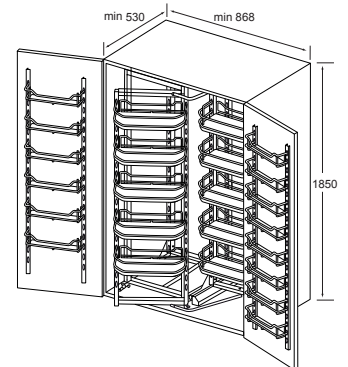

**RTSW41006
PULLOUT DOUBLE PANTRY FOR HINGED DOORS**

530 x 790 x 1850

- Suitable for installation in a 900mm unit
- Unit includes 42 chrome baskets on height adjustable guides
- Height - Fixed
- Hinge recommendation:
  - use 175° hinges only
  - 4 hinges per MDF door

**RTSW11309
300MM PULLOUT PANTRY**
450 X 240 X (1756 - 2050)

**RTSW11339
450MM PULLOUT PANTRY**
500 X 395 X (1765 - 2050)

- Full extension runner
- Height adjustable
- Included: 6 chrome baskets
- Load capacity: 65kg