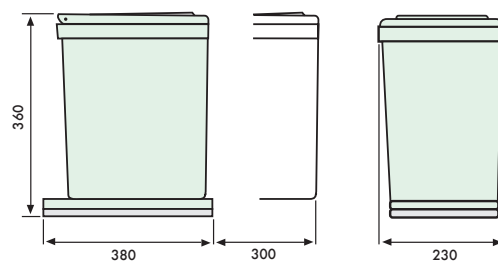

R6280
PULLOUT BIN WHITE
15 Litre

Suitable for installation in a 300mm unit with a hinged door. The bin is pulled out manually and slides out on a robust slide mechanism. The lid is raised automatically by means of a vertical stick. The plastic materials are shock-resistant and durable.