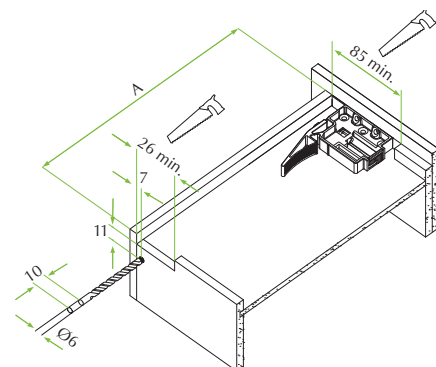

**DRAWER RUNNER UNDERMOUNT
 PUSH TO OPEN - FGV**
 R54N650H745P0000 450mm
 R54N650H750P0000 500mm

Drawer mounting & dimensions

SLOWMOTION ZETA ANYWAY SOFT CLOSE MECHANISM RETROFIT

Universal solution suitable for all Uniset Drawers and Standard Drawer Runners. The unit is symmetrical and reversible with an anti-lift system.