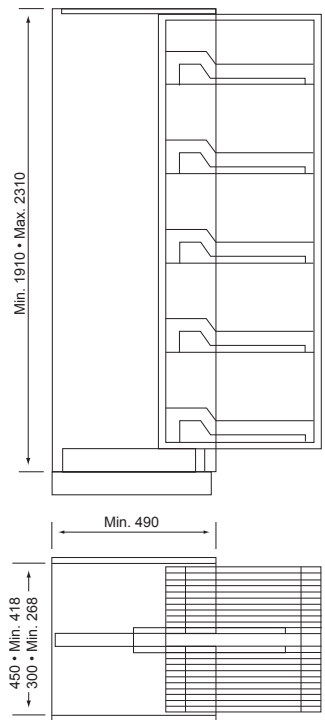

RFG55E178002600
HIGH-LINE PULLOUT PANTRY
for 300mm unit
1910MIN-2310 FGV

RFG55E178004100
HIGH-LINE PULLOUT PANTRY
for 450mm unit
1910MIN-2310 FGV

Full extension runners
Load capacity 80Kg
Height adjustable
Includes: 6 chrome baskets on adjustable guides