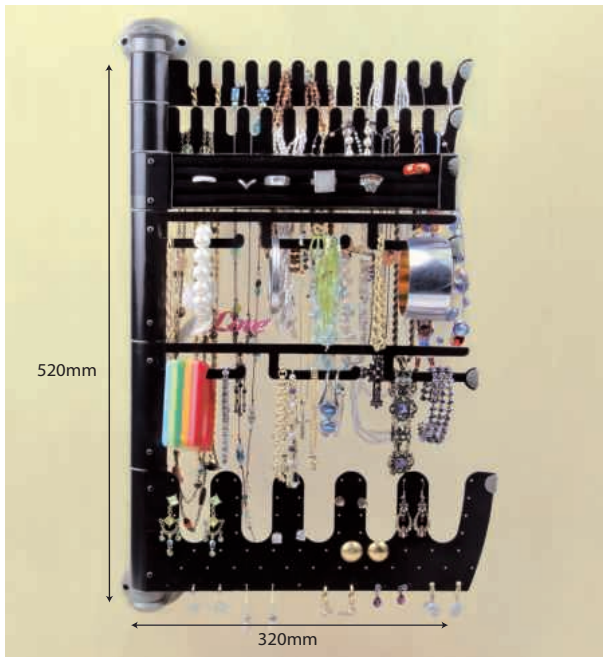

RTISRW

TIDY SUZI JEWELLERY ORGANISER

Stainless steel and aluminium, with a hard-wearing, luxurious velvet finish. 180 degree rotating arms ensure easy access to all your jewellery.

Stores:

- 50 necklaces
- up to 20 rings
- 18 bangles/watches
- 38 pairs of earrings

JEWELLERY NOT INCLUDED