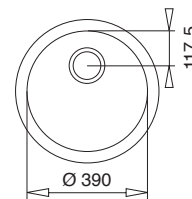

R8924011
BASICO DOUBLE END BOWL
POLISHED FINISH
 1160 x 500

BOWL DIMENSIONS

Length	Width	Depth
340	400	170

Includes 90mm basket waste strainers & plumbing kit

R898453
BE780 DOUBLE BOWL
UNDERMOUNT SINK
 779 x 464

Bowl 1 Depth: 200
 Bowl 2 Depth: 200

BOWL DIMENSIONS

Length	Width	Depth
340	400	200
340	400	200

Includes 90mm basket waste strainers & plumbing kit

R890390
BE39 ROUND UNDERMOUNT
SINK
 Ø 390

Bowl Depth: 180

BOWL DIMENSIONS

Out Ø	In Ø	Depth
450	390	180

Includes a 90mm basket waste strainer & plumbing kit

R899754
CLASSIC 2 1/2 BOWL
 1400 x 500

Bowl Depth: 200

BOWL DIMENSIONS

Length	Width	Depth
340	400	200
185	280	