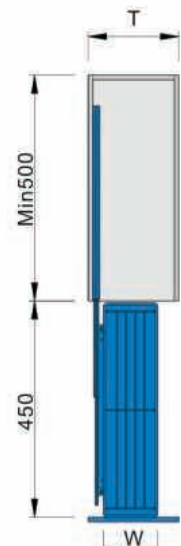

900MM MAGIC CORNER UNIT

RTSW41008L - Left Opening

RTSW41008R - Right Opening

530 X 860 X 560

SUITABLE FOR INSTALLATION IN A 900MM REACH-IN UNIT

RTSW80150

PULLOUT SPICE LARDER

500 X 145 X 580 - 200 Unit

STANDARD BEARING RUNNER

RTSW80300

PULLOUT SPICE LARDER

500 x 245 x 580- 300 Unit

STANDARD BEARING RUNNER

RTSW200SOFT

PULLOUT SPICE LARDER

500X145X580 - 200 Unit

SOFT CLOSING UNIT

RTSW300SOFT

PULLOUT SPICE LARDER

500X145X580 - 300 Unit

SOFT CLOSING UNIT