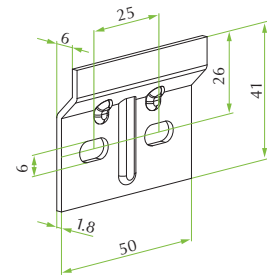

Steel Cruciform Base Plate without screws

HEIGHT	CODE
H = 0	R520201M500100
H = 2	R520201M502100
H = 4	R520201M504100

LEVA - WALL HANGING BRACKET

SYMMETRICAL WALL HANGING BRACKET

- Fixing with selftapping screws
- Symmetrical hook
- Front adjustment easy to access
- Adjustment screws to avoid accidental dismounting
- Flap for screws covering