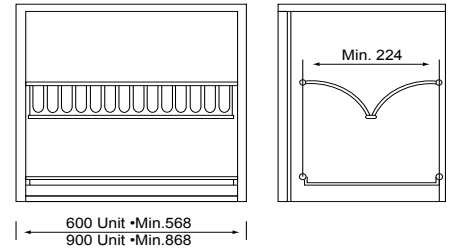

RFG565831005600
STAINLESS STEEL DISH DRYING RACK
For 600mm unit

RFG565831008600
STAINLESS STEEL DISH DRYING RACK
For 900mm unit

Contents of dish drying rack