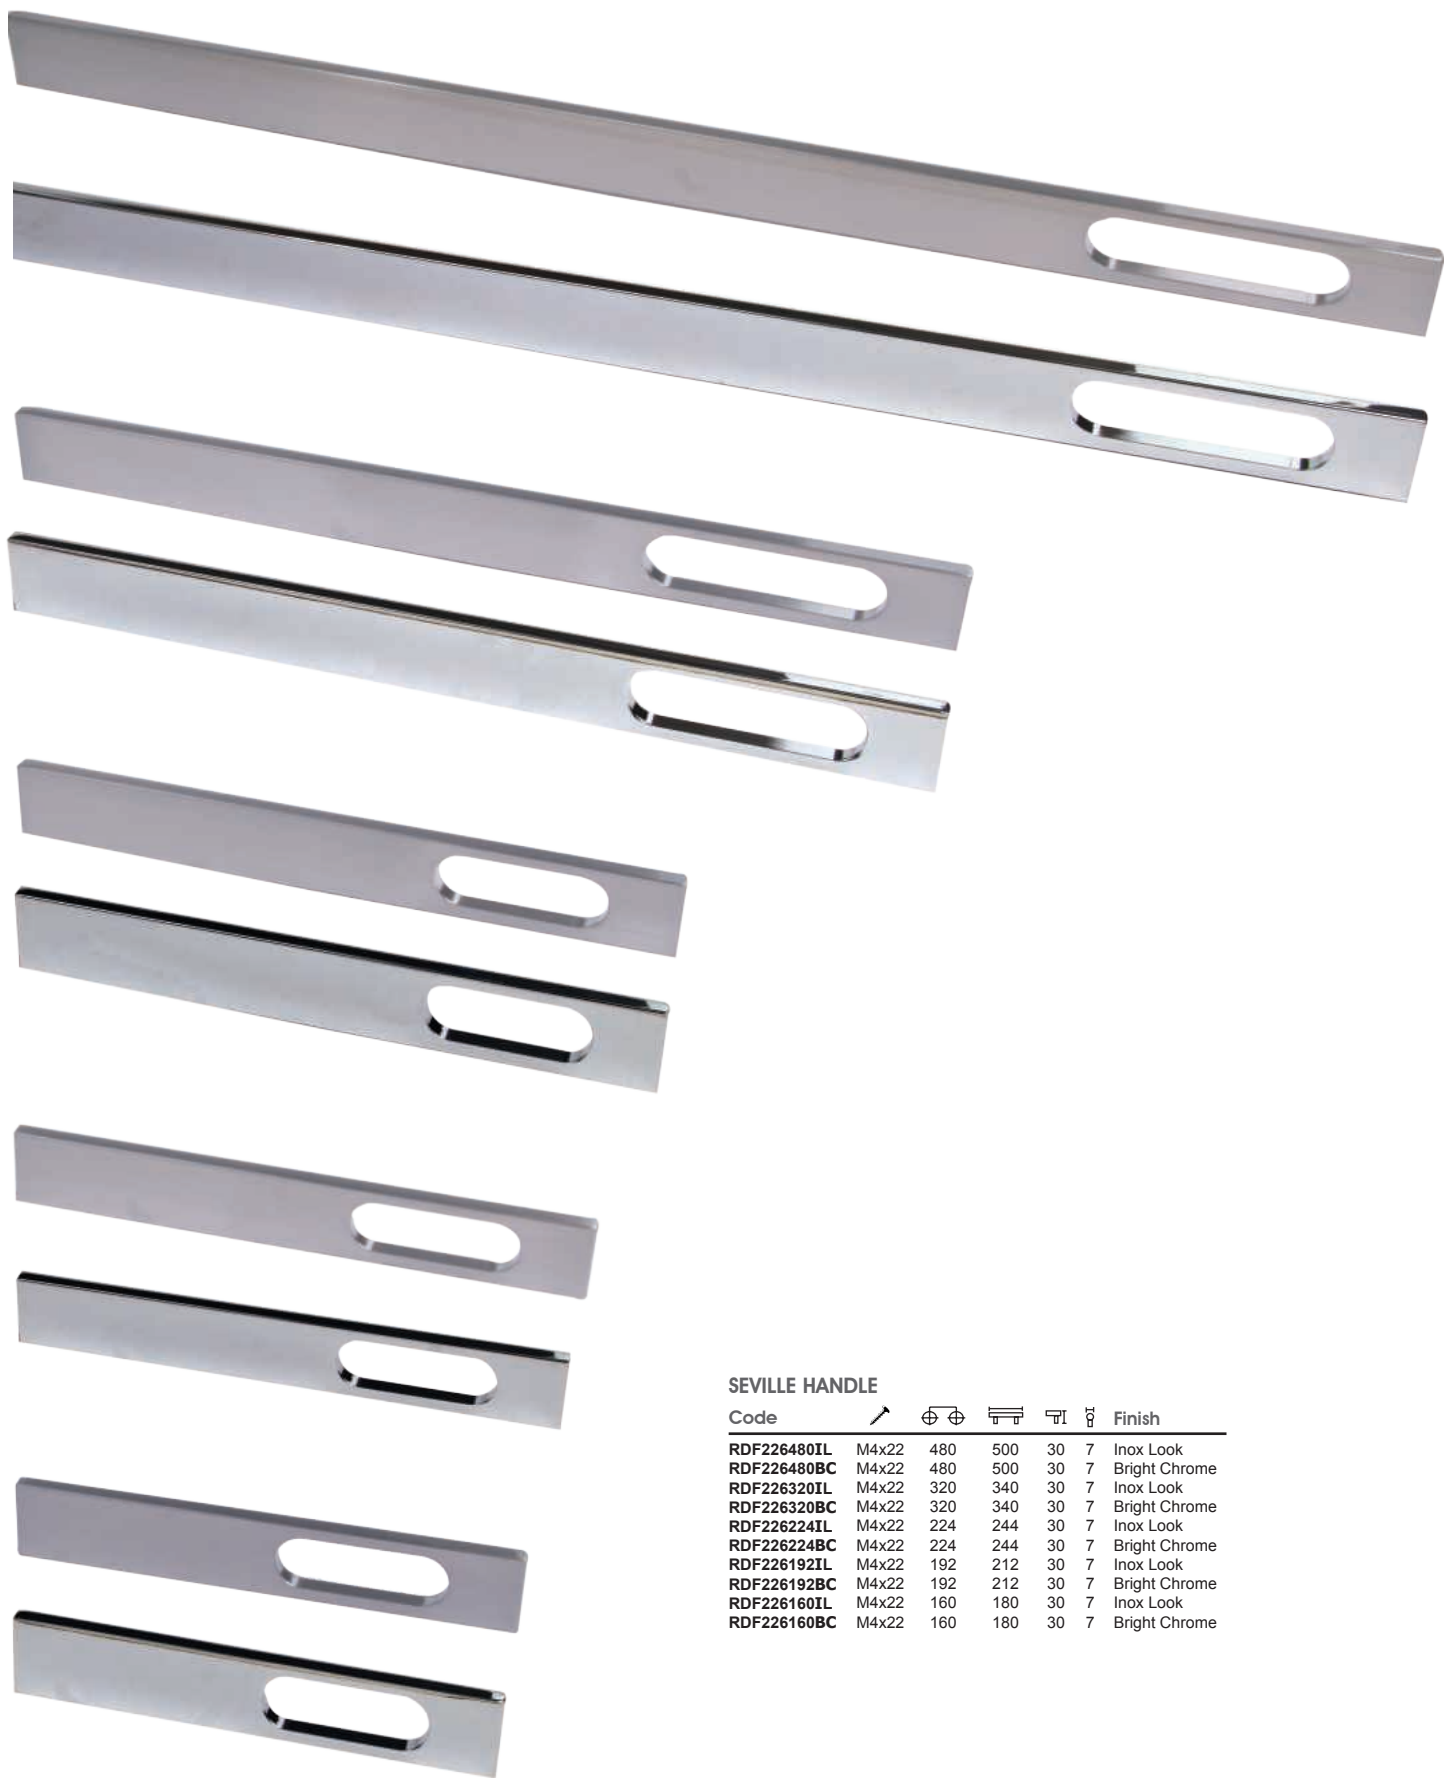

SEVILLE HANDLE

Code						Finish
RDF226480IL	M4x22	480	500	30	7	Inox Look
RDF226480BC	M4x22	480	500	30	7	Bright Chrome
RDF226320IL	M4x22	320	340	30	7	Inox Look
RDF226320BC	M4x22	320	340	30	7	Bright Chrome
RDF226224IL	M4x22	224	244	30	7	Inox Look
RDF226224BC	M4x22	224	244	30	7	Bright Chrome
RDF226192IL	M4x22	192	212	30	7	Inox Look
RDF226192BC	M4x22	192	212	30	7	Bright Chrome
RDF226160IL	M4x22	160	180	30	7	Inox Look
RDF226160BC	M4x22	160	180	30	7	Bright Chrome