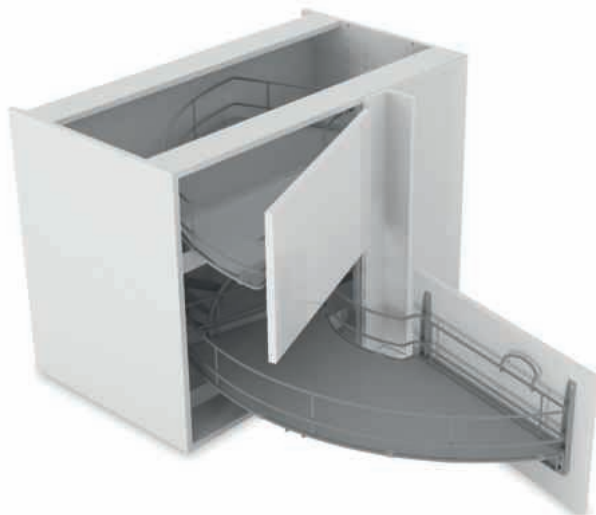

CABINET WITH VERTICAL WOODEN CROSS

CABINET WITHOUT VERTICAL WOODEN CROSS

ALTO

ALTO PULLOUT PANTRY for 300mm or 450mm unit

- Equipped with - heavy duty full extension slide
 - SLOWMOTION damping
 - anti-whip technology on the top slide
 - easily adjustable shelves
 - anti-slip surface
 - shelves which are fully accessible from both sides
- Load capacity 100kg
- Available in CristalLine
 - Hi-Line Unit = 6 shelves (H = 1910 - 2310)