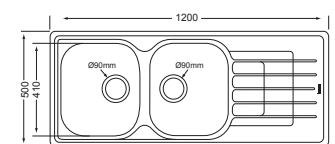

BOWL DIMENSIONS

Length	Width	Depth
343	410	166

Includes a 90mm basket waste strainer

R9820002
QUINLINE DOUBLE END BOWL
 970 x 500
 Model: QLX670

BOWL DIMENSIONS

Length	Width	Depth
343	410	157
160	280	139

Includes 90mm basket waste strainers

BOWL DIMENSIONS

Length	Width	Depth
343	410	157
323	315	131

Includes 90mm basket waste strainers

R9820008
QUILINE DOUBLE END BOWL
 1200 x 500
 Model: QLX621 - 120

BOWL DIMENSIONS

Length	Width	Depth
343	410	149
343	410	149

BOWL DIMENSIONS

Length	Width	Depth
343	410	157
160	280	139

Includes 90mm basket waste strainers

R9820107
CASCADE DOUBLE END BOWL
 1200 x 500
 Model: CDX621-120

BOWL DIMENSIONS

Length	Width	Depth
343	410	157

Includes 90mm basket waste strainers

R9821059
CASCADE SINK
 SEB
 CDX611
 925X500

Includes a 90mm basket waste strainer

R9318650
WASHTROUGH
LUX TUB
 600 x 500
BOWL DIMENSIONS

Length	Width	Depth
525	425	257