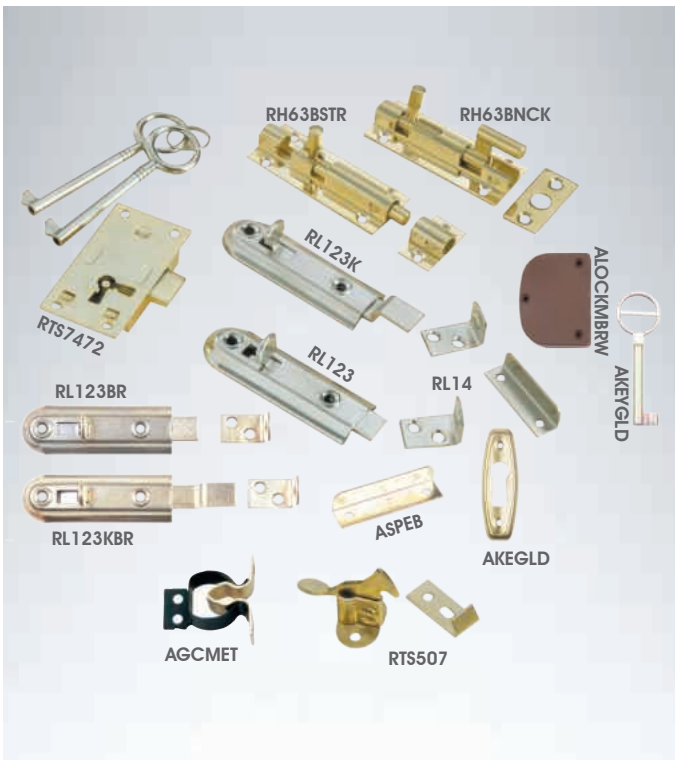

RTS7472	64MM BRASS CUPBOARD LOCK
RTS7473	76MM BRASS CUPBOARD LOCK
RL123	70MM STRAIGHT FLUSH BOLT NICKEL
RL123K	70MM NECKED FLUSH BOLT NICKEL
RL123BR	70MM STRAIGHT FLUSH BOLT BRASS
RL123KBR	70MM NECKED FLUSH BOLT BRASS
RH63BNCK	63MM NECKED BRASS BARREL BOLT
RH63BSTR	63MM STRAIGHT BRASS BARREL BOLT
RH63CNCK	63MM NECKED CHROME BARREL BOLT
RH63CSTR	63MM STRAIGHT CHROME BARREL BOLT
RL14	STRIKER PLATE NICKEL PLATED 32MM
ASPEB	STRIKER PLATE BRASS PLATED 32MM
AKEYGLD	GOLD KEY FOR PLASTIC LOCK
AKEGLD	ESCUTCHEON PLATE BRASS PLATED
AGCMET	GRIPPER CATCH METAL
RTS507	ROOSTER CATCH BRASS PLATED
RTS507NP	ROOSTER CATCH NICKEL PLATED