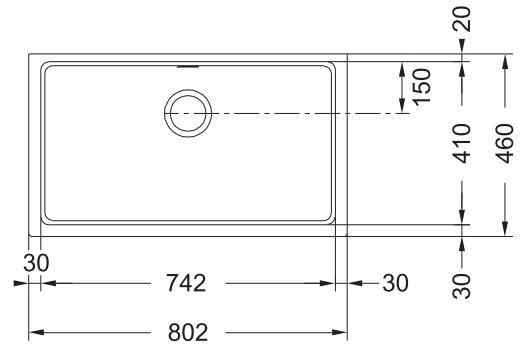

R93125005
KUBUS KBG110-50
 Undermount Sink
 Onyx (Black)
 540 x 440 x 200

BOWL DIMENSIONS

Length	Width	Depth
500	440	200

Includes a 90mm basket strainer waste fitting with overflow kit

R93125006
KUBUS KBG110-70
 Undermount Sink
 Polar White
 802 x 460 x 200

BOWL DIMENSIONS

Length	Width	Depth
802	460	200

Includes a 90mm basket strainer waste fitting with overflow kit

R93125007
KUBUS KBG110-70
 Undermount Sink
 Onyx (Black)
 802 x 460 x 200

BOWL DIMENSIONS

Length	Width	Depth
742	410	200