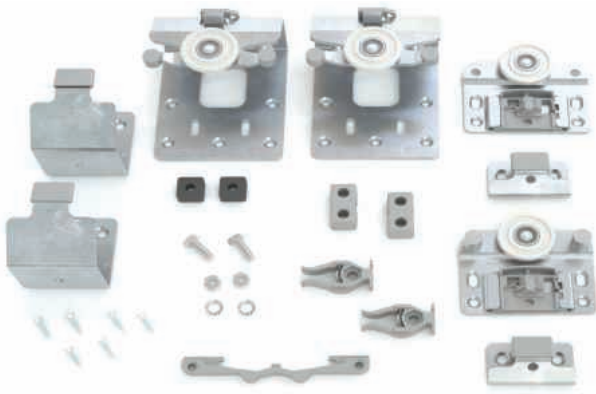

3 DOOR KIT

RF590DM307000R000
DOMINO SLIDING DOOR KIT
3 Door
Thickness = 16-21mm

KIT CONTAINS:

- 2 top ball bearing rollers for external door (central)
- 4 top ball bearing rollers for internal door, equipped with SLOWMOTION activator
- 2 bottom gliders for external door
- 4 bottom gliders for internal doors
- 2 lateral door stops for application without SLOWMOTION
- 2 lateral door stops for SLOWMOTION solution
- 1 central door stop for application without SLOWMOTION
- 2 stabiliser blocks to straighten the top profile
- 2 bottom stops
- 2 sets of plastic brackets for SLOWMOTION fixing
- Fittings and SLOWMOTION'S fixing screws
- Assembly instruction

2 DOOR KIT

RF590DM207000R000
DOMINO SLIDING DOOR KIT
2 Door
Thickness = 16-21mm

KIT CONTAINS:

- 2 top ball bearing rollers for external door, one of which is equipped with SLOWMOTION activator
- 2 top ball bearing rollers for internal door, equipped with SLOWMOTION activator
- 2 bottom gliders for external door
- 2 bottom gliders for internal door
- 2 lateral door stops for application without SLOWMOTION
- 2 lateral door stops for SLOWMOTION solution
- 2 stabiliser blocs to straighten the top profile
- 2 bottom stops
- 2 sets of plastic brackets for SLOWMOTION fixing
- Fittings and SLOWMOTION'S fixing screws
- Assembly instruction