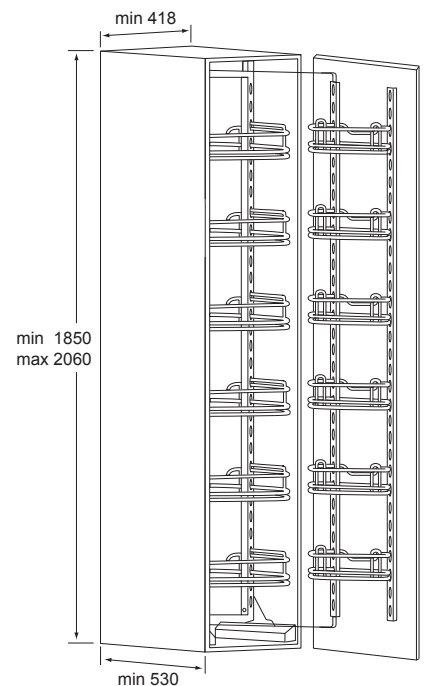

RFG3A0159081500
PULLOUT SPICE
LARDER SIDE MOUNT
FGV 642X150 - 150 unit

RFG3A0159083000
PULLOUT SPICE
LARDER SIDE MOUNT
FGV 642X300 - 300 unit

1. Includes full extension runners
   - Self closing
   - Load capacity 50Kg
   - Includes: 1 chrome basket and 1 chrome bottle holder on adjustable guides
2. Left or right installation

RFG3A0010001500
SPARE CHROME BASKET
for 150mm side mount larder CHR150

RFG3A0010003000
SPARE CHROME BASKET
For 300mm side mount larder CHR300

RTSW41005
PULLOUT SINGLE PANTRY FOR HINGED DOOR
530 x 385 x (1850 - 2060)

- Suitable for installation in a 450mm unit
- Unit includes 14 chrome baskets on height adjustable guides
- Left or right hand installation
- Height adjustable
- Hinge recommendation:
  - use 175° hinges only
  - 4 hinges per MDF door
  - 5 hinges per SOLID door
- Load Capacity: 65kg

CHROME BASKET
for PULLOUT FRAME
6 per Pantry

CHROME BASKET for
DOOR FRAME
6 per Pantry