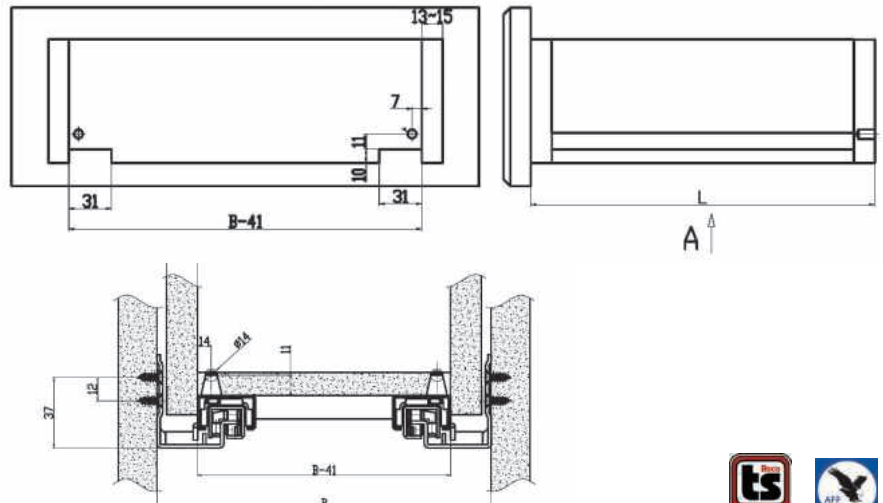

DRAWER HOLE LOCATION