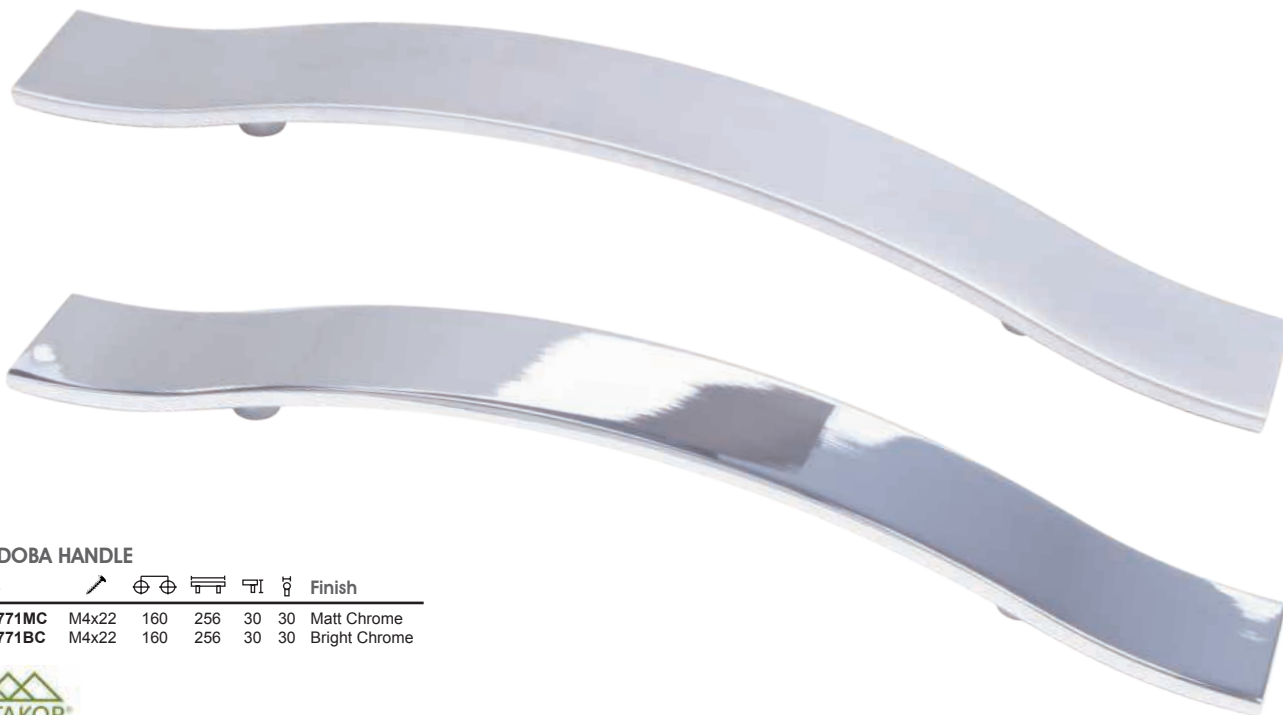

CORDOBA HANDLE

Code						Finish
RME3771MC	M4x22	160	256	30	30	Matt Chrome
RME3771BC	M4x22	160	256	30	30	Bright Chrome