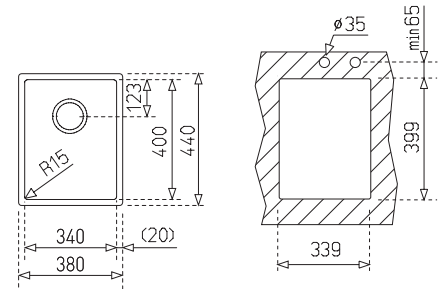

Includes a 90mm basket waste strainer

BOWL DIMENSIONS

Length	Width	Depth
406	406	180