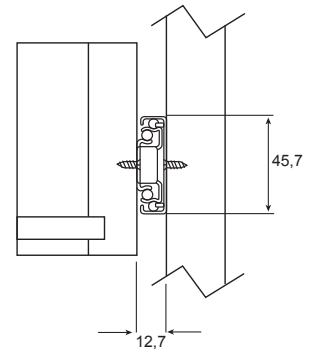

**BALL BEARING DRAWER RUNNER
SOFT CLOSING**

- RTS813 400mm
- RTS814 450mm
- RTS815 500mm

- Soft Closing
- Dynamic load: 35kg
- Side fixing
- Tested to 50,000 cycles

**BALL BEARING DRAWER RUNNER
ONE TOUCH - PUSH TO OPEN**

- CBB400OT 400mm
- CBB450OT 450mm
- CBB500OT 500mm

- Push to open
- Dynamic load: 35kg
- Side fixing
- Tested to 50,000 cycles

**UNDER MOUNT DRAWER RUNNER SOFT
CLOSING**

- ADH301D300 300mm
- ADH301D350 350mm
- ADH301D400 400mm
- ADH301D450 450mm
- ADH301D500 500mm
- ADH301D550 550mm

Drawer's Length L	Cabinet's Depth L1 (min.)
300mm	322mm
300mm	372mm
400mm	472mm
450mm	522mm
500mm	572mm
600mm	622mm

- Soft Closing
- Dynamic load: 35kg
- Undermount
- Tested to 50,000 cycles