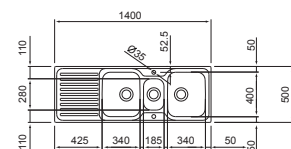

R899754
CLASSIC 2 1/2 BOWL
1400 x 500