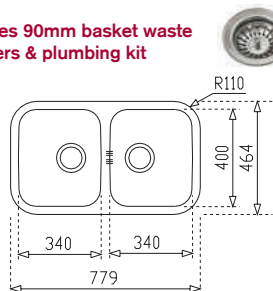

BOWL DIMENSIONS

Length	Width	Depth
340	400	200
340	400	200

Includes 90mm basket waste strainers & plumbing kit

R890390
BE39 ROUND UNDERMOUNT
SINK
Ø 390

Bowl Depth: 180

BOWL DIMENSIONS

Out Ø	In Ø	Depth
450	390	180

Includes a 90mm basket waste strainer & plumbing kit