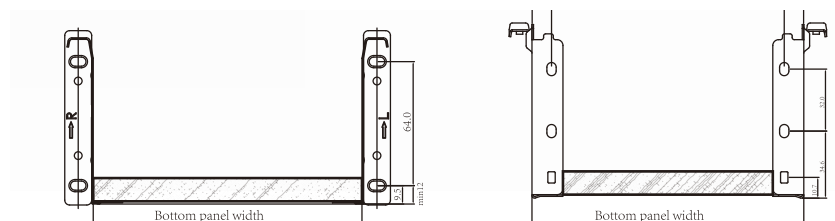

INSTALLATION DIMENSIONS