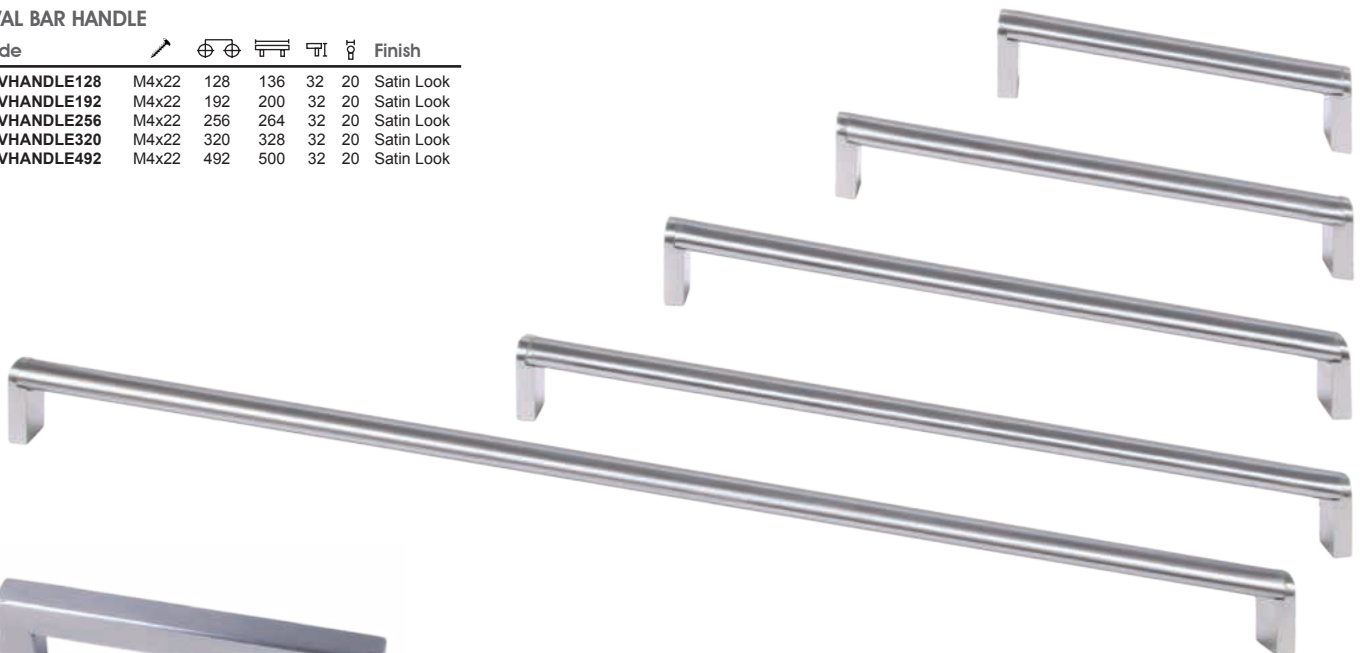

BOWL DIMENSIONS

Length	Width	Depth
338	368	180

CONTEMPORARY HANDLES

GOLA HANDLE - 3m Length

RGOLA-C
GOLA C HANDLE
Natural Anodised
3M Length

RGOLA-J
GOLA J HANDLE
Natural Anodised
3M Length

RGOLA-CRG
GOLA C HANDLE
Rose Gold
3M Length

RGOLA-JRG
GOLA J HANDLE
Rose Gold
3M Length

RGOLABRACKET
GOLA HANDLE L FIXING BRACKET
Galvanised Steel

OVAL BAR HANDLE

Code						Finish
AOVHANDLE128	M4x22	128	136	32	20	Satin Look
AOVHANDLE192	M4x22	192	200	32	20	Satin Look
AOVHANDLE256	M4x22	256	264	32	20	Satin Look
AOVHANDLE320	M4x22	320	328	32	20	Satin Look
AOVHANDLE492	M4x22	492	500	32	20	Satin Look