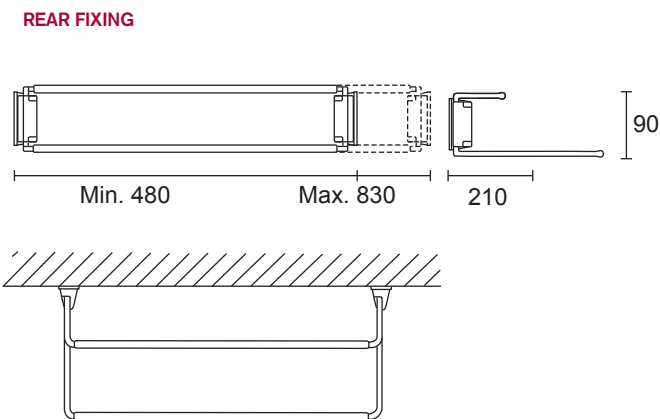

APPLICATION FOR ALUMINIUM GUIDES

RA142A
TIE AND BELT RACK - PULLOUT
 Silver
 Including Plastic Cuff-link Bowl
 Closed Length - 510mm
 Open Length - 920mm

RA141A
TIE AND BELT RACK - FIXED
 Silver
 Length - 450mm