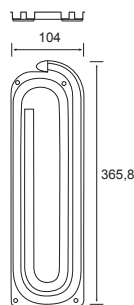

RRE222145
4 WAY SNAIL TRACK
Countersunk