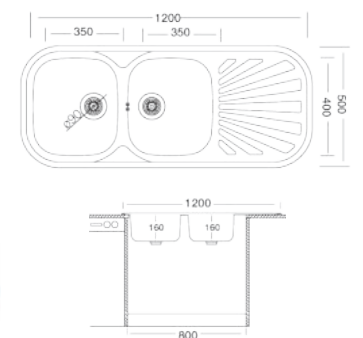

BOWL DIMENSIONS

Length	Width	Depth
400	340	198
340	300	178

R9811023
NOUVEAU SINGLE END BOWL
SATIN FINISH
 800 x 460
 Model: NVN611

BOWL DIMENSIONS

Length	Width	Depth
340	370	149

Includes a 90mm basket waste strainer

BOWL DIMENSIONS

Length	Width	Depth	Thickness
350	400	140	0.5

Includes 38mm waste fittings

CONTRACT SINKS

R89N301
LIVINOX SINGLE BOWL
SATIN FINISH
780 X 435

BOWL DIMENSIONS

Length	Width	Depth	Thickness
377	342	155	0.5

Includes a 38mm waste fitting

RKREC138
LIVINOX DOUBLE DEEP BOWL
SATIN FINISH
1160 X 500

BOWL DIMENSIONS

Length	Width	Depth	Thickness
350	400	155	0.6

Includes 90mm basket waste strainers

BIANCA RANGE

RKREX335
BIANCA DOUBLE BOWL
POLISHED FINISH
1200 X 500

BOWL DIMENSIONS

Length	Width	Depth	Thickness
350	400	160	0.7

Includes 90mm basket waste strainers

RKREC152
BIANCA SINGLE END BOWL
SATIN FINISH
830 X 480

BOWL DIMENSIONS

Length	Width	Depth	Thickness
360	390	165	0.6