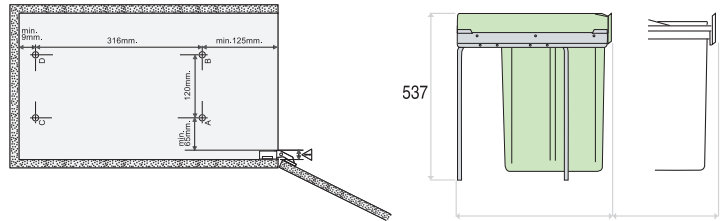

R6557
MULTI USE CONTAINER ROMAGNA

R6557 is a handy plastic waste bin equipped with lid, ideal for the rest of detergents, sponges and small objects. The product can be also used as a collector for organic waste, and it's equipped with a handle that allows its hooking to the cabinet door or handle for a very practical use.