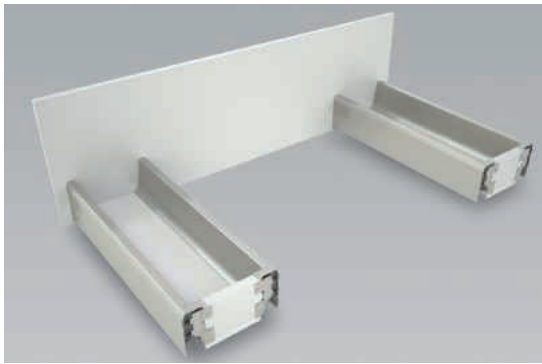

FGV TEN KIT UNDERSINK SOLUTION

R58XEAKF145X (H95) 450mm
2 SETS NEEDED FOR APPLICATION

**DRAWER RUNNER UNDERMOUNT
PUSH TO OPEN - FGV**
R54N650H745P0000 450mm
R54N650H750P0000 500mm