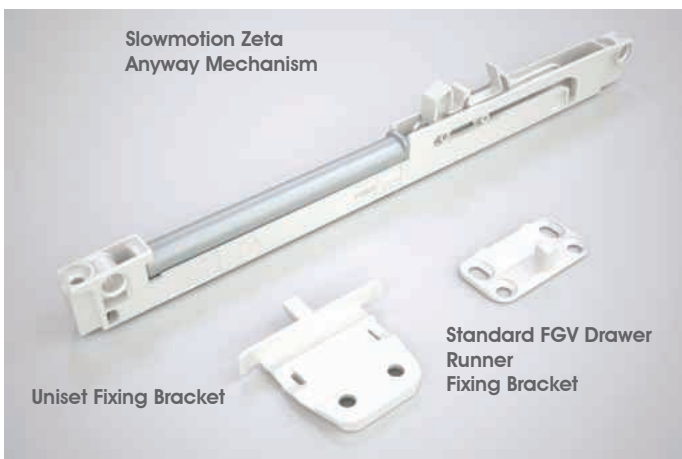

**DRAWER RUNNER UNDERMOUNT
 PUSH TO OPEN - FGV**
 R54N650H745P0000 450mm
 R54N650H750P0000 500mm

Drawer mounting & dimensions

SLOWMOTION ZETA ANYWAY SOFT CLOSE MECHANISM RETROFIT

Universal solution suitable for all Uniset Drawers and Standard Drawer Runners. The unit is symmetrical and reversible with an anti-lift system.