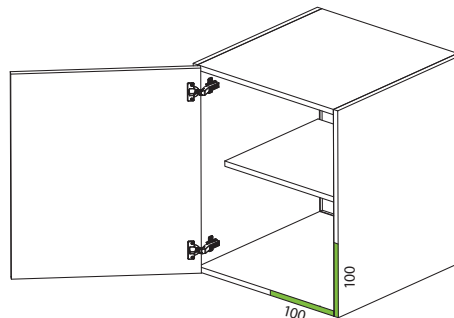

Installation with mounting bracket

RFG590337

FGV ANTI-SLAM & PUSH TOP OPEN MOUNTING BRACKET

IDEAL ASSEMBLY:

The One Touch device for door without handles has to be mounted in the corresponding area of the handle.