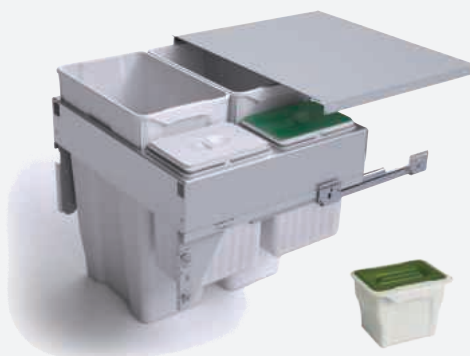

R6580

SOFT CLOSE ROMAGNA RECYCLING BIN + BIO WASTE BIN

85L - 600mm UNIT

This waste bin unit has five separate bins for recycling; the two larger bins have a capacity of 35 litres each and the two smaller bins have a capacity of 7,5 litres each. The fifth bin is the bio-waste bin which has a 5L capacity and fits into one of the larger bins.

- Suitable for fitting to doors that are 16-20mm thick.
- Bin slides out leaving the lid inside the cupboard.
- The steel lid is suitable for storage of small items such as sponges and gloves.
- The bin is encased in a metal frame for fitting to the door and sides of the unit.
- The bin pulls out on two full extension soft closing runners.
- Metal frame for fitting to the door and sides of the unit.

R6588

SOFT CLOSE ROMAGNA RECYCLING BIN + BIO WASTE BIN

70L - 450mm UNIT

This waste bin unit has three separate bins for recycling; the two larger bins have a capacity of 35 litres each and are used for the separation of glass and plastic. The third, smaller bin is a practical bio-waste bin which has a translucent hermetic lid and bag holder system and a 5 litre capacity and fits perfectly into either of the other bins. Due to its design, it can also be hooked to the kitchen door or handle. This bin is also easy to clean and dishwasher proof.

- Suitable for fitting to doors that are 16-20mm thick.
- Bin slides out leaving the lid inside the cupboard.
- The steel lid is suitable for storage of small items such as sponges and gloves.
- The bin is encased in a metal frame for fitting to the door and sides of the unit.
- The bin pulls out on two full extension soft closing runners.
- Metal frame for fitting to the door and sides of the unit.