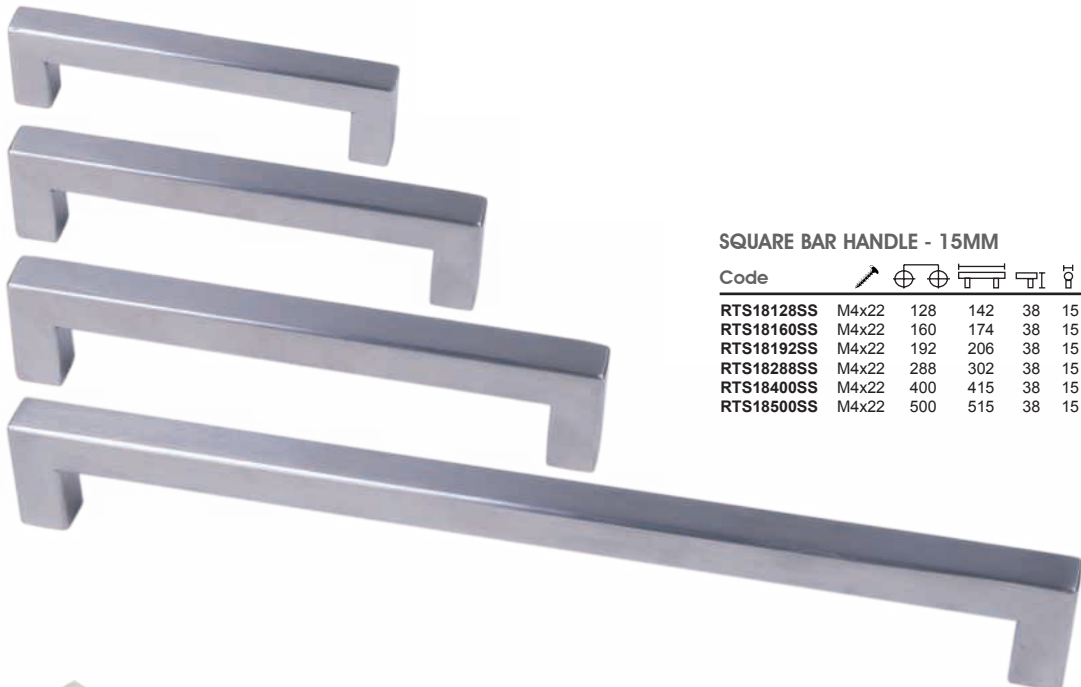

BOWL DIMENSIONS

Length	Width	Depth
338	368	180

CONTEMPORARY HANDLES

GOLA HANDLE - 3m Length

RGOLA-C
GOLA C HANDLE
Natural Anodised
3M Length

RGOLA-J
GOLA J HANDLE
Natural Anodised
3M Length

RGOLA-CRG
GOLA C HANDLE
Rose Gold
3M Length

RGOLA-JRG
GOLA J HANDLE
Rose Gold
3M Length

RGOLABRACKET
GOLA HANDLE L FIXING BRACKET
Galvanised Steel

OVAL BAR HANDLE

Code						Finish
AOVHANDLE128	M4x22	128	136	32	20	Satin Look
AOVHANDLE192	M4x22	192	200	32	20	Satin Look
AOVHANDLE256	M4x22	256	264	32	20	Satin Look
AOVHANDLE320	M4x22	320	328	32	20	Satin Look
AOVHANDLE492	M4x22	492	500	32	20	Satin Look