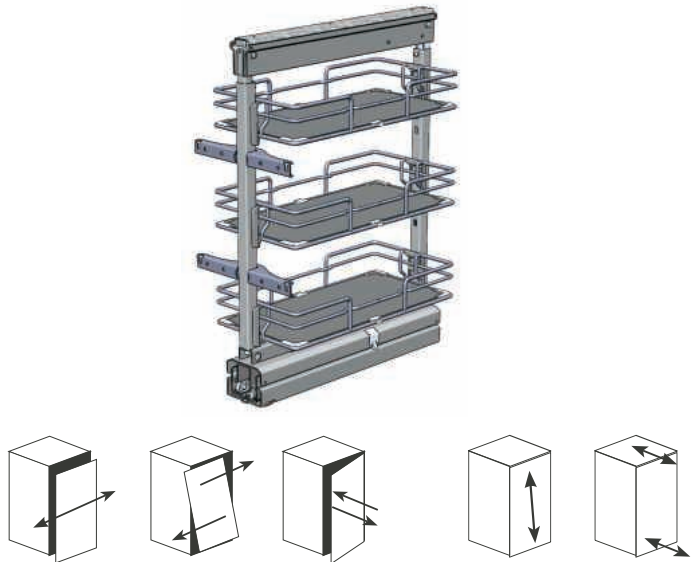

RCOMP521S05
SLOW MOTION PULLOUT SPICE LARDER
GREY & CHROME 680-890 Height Adjustable
300 UNIT - FGV/COMPAGNUCCI
3 Baskets per unit