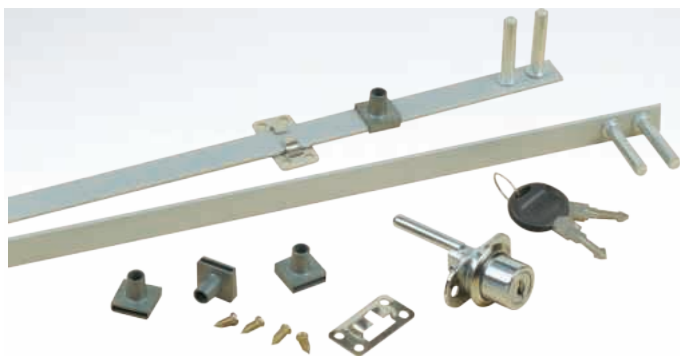

RVLC1930CBR - Brass
RVLC1930CNP - Nickel
30MM CAM LOCK
with 45mm Cranked Cam
Barrel 19 x 30

CAMS
Cranked

RVLC1930HBR - Brass
RVLC1930HNP - Nickel
30MM CAM LOCK
with 45mm Hooked Cam
Barrel 19 x 30

Hooked

REMOVABLE CORE CAM LOCKS & DRAWER LOCKS AVAILABLE UPON REQUEST

RVLC1858NP - Nickel
19 x 22mm
CENTRAL LOCKING SYSTEM
FRONT MOUNT
600mm

RVLC1859NP - Nickel
19 x 22mm
CENTRAL LOCKING SYSTEM
FRONT MOUNT
1200mm