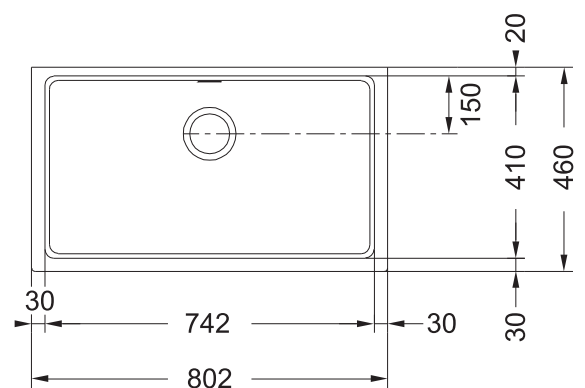

R93125005
KUBUS KBG110-50
 Undermount Sink
 Onyx (Black)
 540 x 440 x 200

BOWL DIMENSIONS

Length	Width	Depth
500	440	200

Includes a 90mm basket strainer waste fitting with overflow kit

R93125006
KUBUS KBG110-70
 Undermount Sink
 Polar White
 802 x 460 x 200

BOWL DIMENSIONS

Length	Width	Depth
802	460	200

Includes a 90mm basket strainer waste fitting with overflow kit

R93125007
KUBUS KBG110-70
 Undermount Sink
 Onyx (Black)
 802 x 460 x 200

BOWL DIMENSIONS

Length	Width	Depth
742	410	200