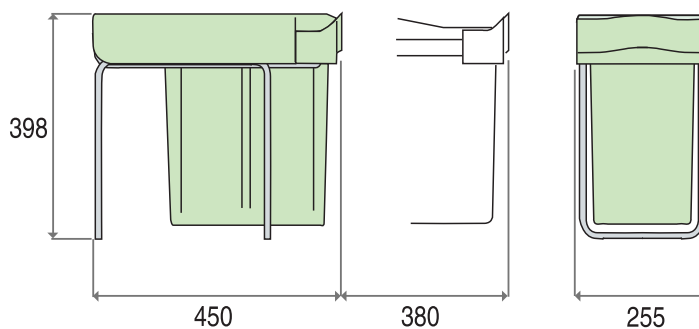

R6226
PULLOUT BIN ON RUNNERS
20 Litre

SUITABLE FOR INSTALLATION IN A 300mm UNIT WITH A HINGED DOOR.