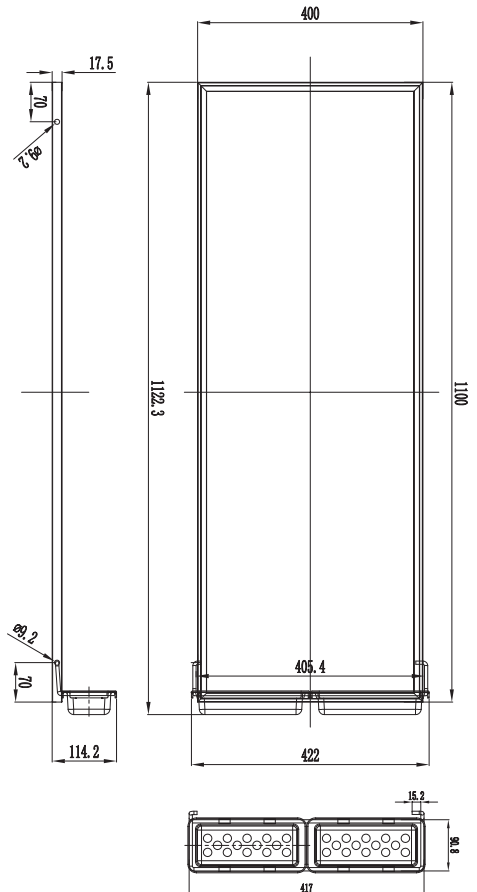

JEWELLERY NOT INCLUDED

R703166

PULLOUT REVOLVING MIRROR

LEFT/RIGHT

300 UNIT

114X422X1100

PUREOPTICS™ LED

Tool-Free LED Under Cabinet Lightng