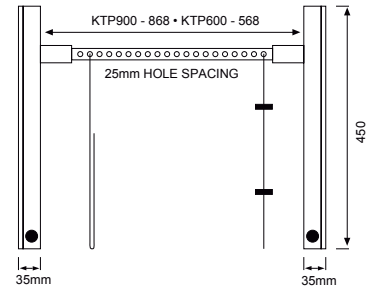

600 Takes a combination of 16 trouser/skirt holders
900 Takes a combination of 25 trouser/skirt holders

- RKSH - Skirt Holder
- RKTH - Trouser Holder
- RKTTHMB - Black Trouser Holder