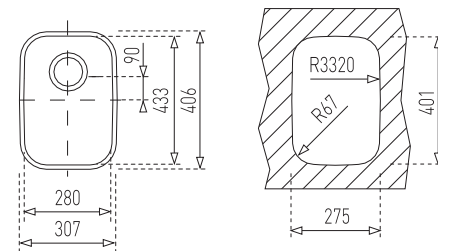

BOWL DIMENSIONS

Length	Width	Depth
280	406	184

Includes a 90mm basket waste strainer

BOWL DIMENSIONS

Length	Width	Depth
338	368	180