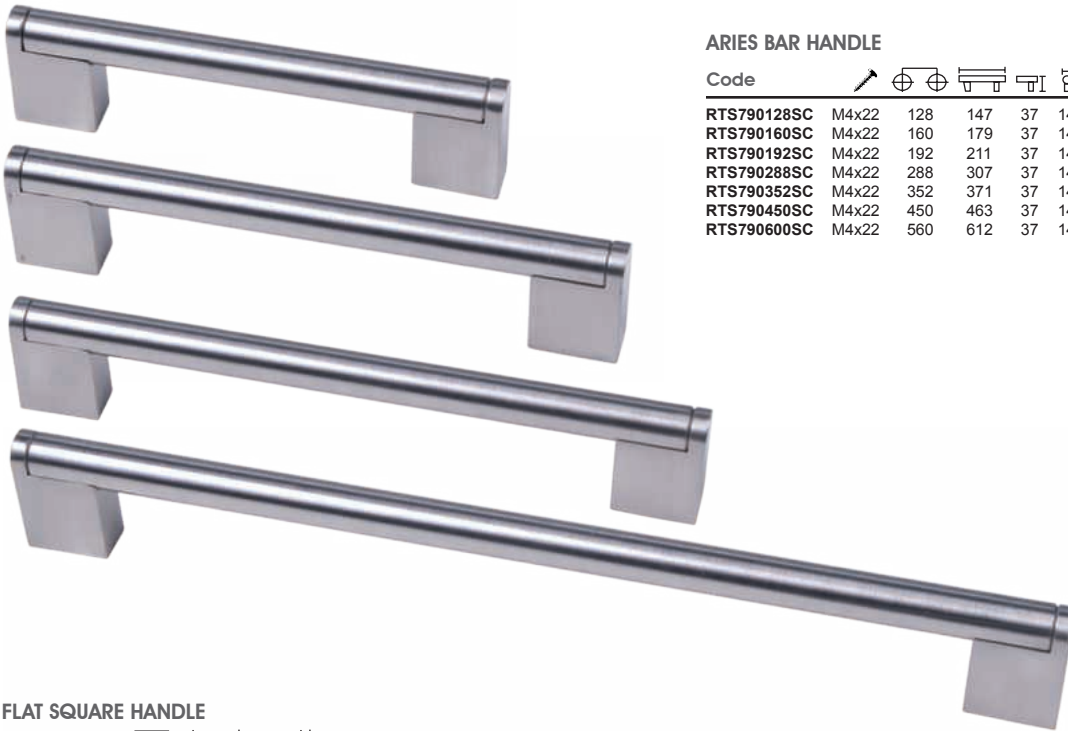

ARIES BAR HANDLE

Code						Finish
RTS790128SC	M4x22	128	147	37	14	Satin Chrome
RTS790160SC	M4x22	160	179	37	14	Satin Chrome
RTS790192SC	M4x22	192	211	37	14	Satin Chrome
RTS790288SC	M4x22	288	307	37	14	Satin Chrome
RTS790352SC	M4x22	352	371	37	14	Satin Chrome
RTS790450SC	M4x22	450	463	37	14	Satin Chrome
RTS790600SC	M4x22	560	612	37	14	Satin Chrome

FLAT SQUARE HANDLE

Code					Finish
RTS8300128SC	128	135	25	12	Satin Chrome
RTS8300160SC	160	168	25	12	Satin Chrome
RTS8300224SC	224	230	25	12	Satin Chrome
RTS830096SC	96	102	25	12	Satin Chrome