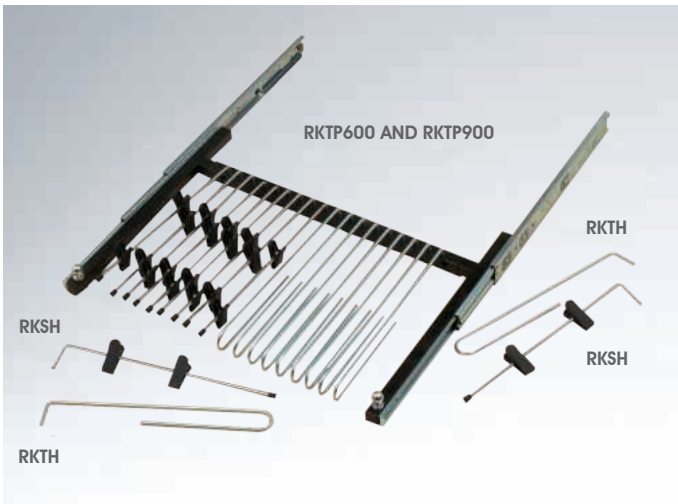

**RKTTP600
PULLOUT TROUSER/SKIRT RACK**

Including Runners
No Holders
Suitable for 600 unit
Depth - 450
Width - 578
Load capacity - Combination of
16 Trouser/Skirt rails