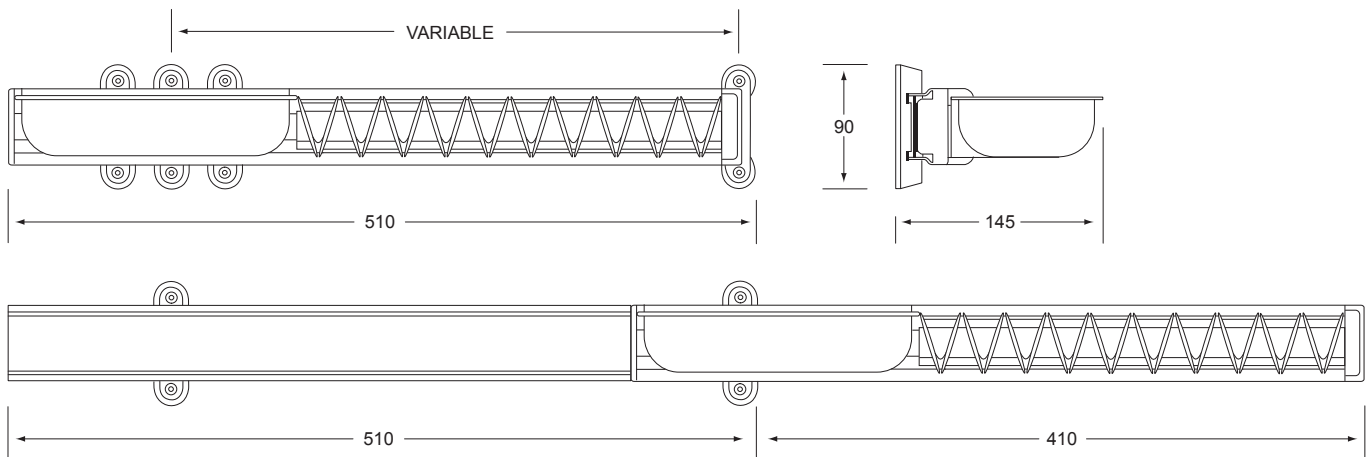

PULLOUT TIE AND BELT RACK