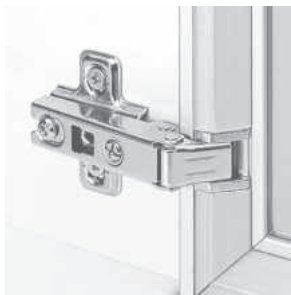

R51MS310500000
105° SLIDE-ON STRAIGHT HINGE
For Alumino Door

$H = (14 + A + K) - S$
H = height of Base Plate
K = 4 (see aluminium profile)