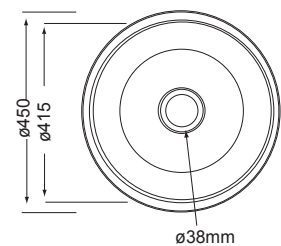

BOWL DIMENSIONS

Length	Width	Depth
343	410	166

Includes a 90mm basket waste strainer

R9820002
QUINLINE DOUBLE END BOWL
 970 x 500
 Model: QLX670

BOWL DIMENSIONS

Length	Width	Depth
343	410	157
160	280	139

Includes 90mm basket waste strainers

BOWL DIMENSIONS

Out Ø	In Ø	Depth
485	380	161

Includes a 90mm basket waste
strainer

R9820058
RONDO PREPARATION BOWL, NO OVERFLOW

Ø 450
Bowl Depth: 161
Model: RDX610-45

BOWL DIMENSIONS

Out Ø	In Ø	Depth
450	380	161

Includes a 90mm basket waste
strainer

R9820064
RONDO PREPARATION BOWL

Ø 340
Bowl Depth: 139
Model: RDX610-34

BOWL DIMENSIONS

Out Ø	In Ø	Depth
340	300	139

Includes a 38mm PVC waste
& plug

R9310250
RONDO PREPARATION BOWL

Ø 450
Bowl Depth: 157
Model: RDX610-44

BOWL DIMENSIONS

Out Ø	In Ø	Depth
450	415	157

Includes a 38mm PVC waste
& plug

FRANKE

R990044
STELLA UNDERMOUNT SINK
 SVX 110-40
 428x428x19
 Includes a 90mm basket waste strainer