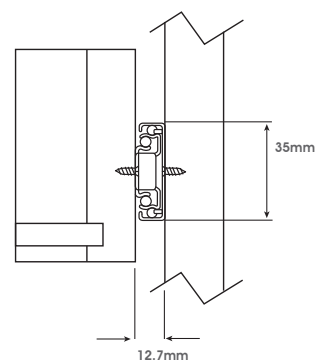

**BALL BEARING DRAWER RUNNER
35MM GALVANISED**

CBB35250GAL	(35mm) - 250MM
CBB35300GAL	(35mm) - 300MM
CBB35350GAL	(35mm) - 350MM
CBB35400GAL	(35mm) - 400MM
CBB35450GAL	(35mm) - 450MM
CBB35500GAL	(35mm) - 500MM

- Self Closing
- Dynamic load: 30kg
- Side fixing
- Tested to 30,000 cycles