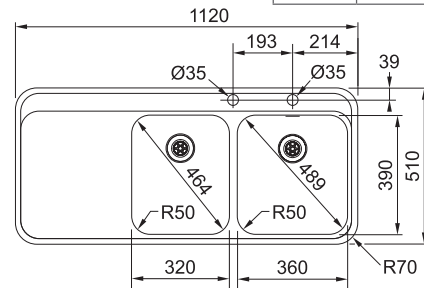

R93100052
MARIS MRG621
 Inset Sink
 Polar White
 1160 x 500 x 200

BOWL DIMENSIONS

Length	Width	Depth
335	425	200

Includes 90mm basket strainer waste fittings with overflow kit

R93101056
HYDROS HDX624
Inset Sink
1160 x 510

BOWL DIMENSIONS

Length	Width	Depth
340	435	180
300	340	160

- Includes:
- 1x Intergrated basket strainer waste fitting with overflow
- 1x Pop up basket strainer waste fitting

R93127003
SINOS SNX221 LHD
Inset/Flushmount/Slimtop Sink
1120 x 5510

BOWL DIMENSIONS

Length	Width	Depth
360	425	175

R93127004
SINOS SNX221 RHD
Inset/Flushmount/Slimtop Sink
1160 x 500

BOWL DIMENSIONS

Length	Width	Depth
360	425	175

- Includes:
- 1x Intergrated basket strainer waste fitting with overflow
- 1x Pop up basket strainer waste fitting

R9310072
NEPTUNE DOUBLE END BOWL
RIGHT HAND DRAINER
1160 x 510
Model: NEX621

R9310073
NEPTUNE DOUBLE END BOWL
LEFT HAND DRAINER
1160 x 510
Model: NEX621

BOWL DIMENSIONS

Length	Width	Depth
360	420	200

- Includes 90mm basket strainer waste fittings with overflow kit