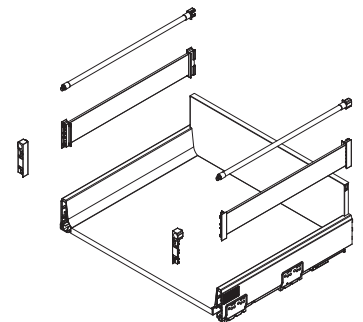

SIDE PANEL - CRYSTAL - WITH BRACKETS - FGV TEN

- R58SXVMF1450 450mm
- R58SXVMF1500 500mm

FOR PRIME/EXCEL/STD/TEN/UNISET FGV RUNNERS

RA0P200 JIG