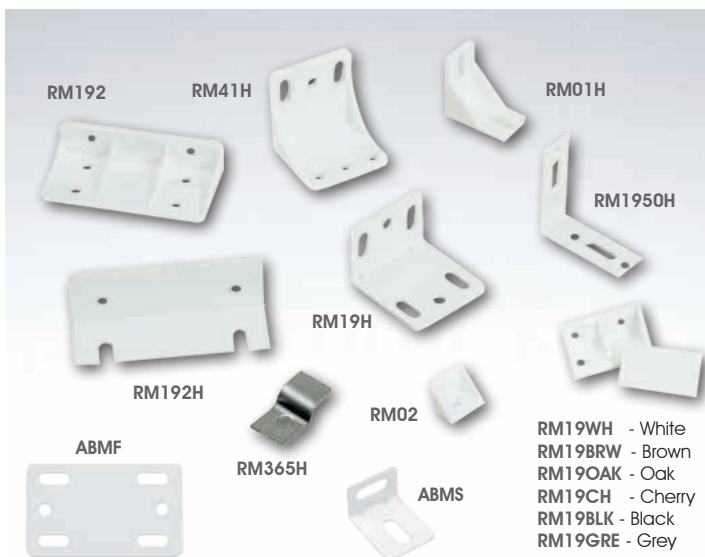

SHELF BRACKETS

METAL SHELF BRACKETS

RSB125150BLK	SHELF BRACKET BLACK 125 x 150mm
RSB125150WH	SHELF BRACKET WHITE 125 x 150mm
RSB150200BLK	SHELF BRACKET BLACK 150 x 200mm
RSB150200WH	SHELF BRACKET WHITE 150 x 200mm
RSB200250BLK	SHELF BRACKET BLACK 200 x 250mm
RSB200250WH	SHELF BRACKET WHITE 200 x 250mm
RSB250300BLK	SHELF BRACKET BLACK 250 x 300mm
RSB250300WH	SHELF BRACKET WHITE 250 x 300mm
RSB300350BLK	SHELF BRACKET BLACK 300 x 350mm
RSB300350WH	SHELF BRACKET WHITE 300 x 350mm

RM41H	LARGE CORNER BRACKET	Plastic White - 44x50x47
RM01H	MEDIUM CORNER BRACKET	Plastic White - 35x38x25
RM02	SMALL CORNER BRACKET	Plastic White - 17x15x22
RM19WH	DOUBLE BRACKET WITH LID	Plastic White - 42x20x20
RM19BRW	DOUBLE BRACKET WITH LID	Plastic Brown - 42x20x20
RM19BLK	DOUBLE BRACKET WITH LID	Plastic Black - 42x20x20
RM19OAK	DOUBLE BRACKET WITH LID	Plastic Oak - 42x20x20
RM19CH	DOUBLE BRACKET WITH LID	Plastic Cherry - 42x20x20
RM19GRE	DOUBLE BRACKET WITH LID	Plastic Grey - 42x20x20
RM192	FACIA BRACKET	Plastic White - 90x45x22
RM192H	FACIA BRACKET	Steel White - 95x32x32
ABMS	CORNER BRACKET SMALL	Steel White - 30x37x22
RM1950H	CORNER BRACKET MEDIUM	Steel White - 50x50x15
RM19H	CORNER BRACKET LARGE	Steel White - 45x50x36
ABMF	MOUNTING BRACKET FLAT	Steel White - 47x82
RM365H	Z BRACKET	Steel

MODESTY BLOCK

- RM03 WHITE
- RM03BRW Brown
- RM03OAK Oak